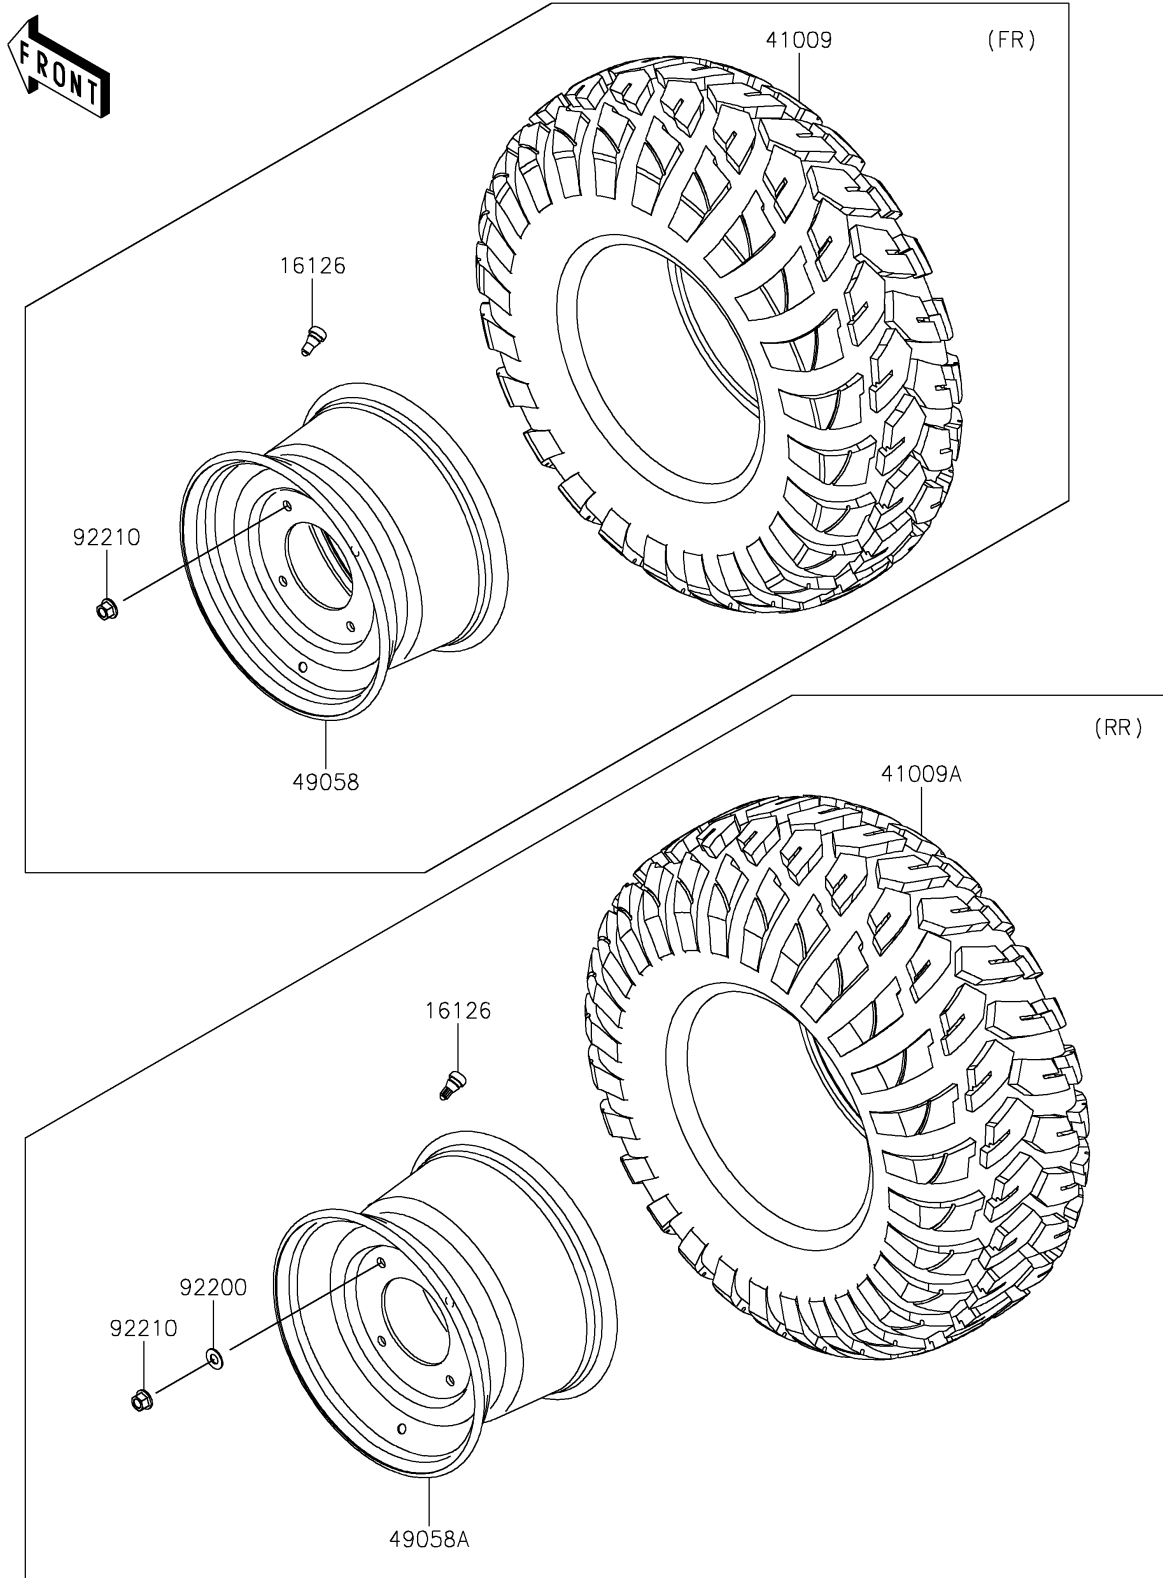

2026 MULE PRO-FX™ 1000 HD EDITION

PARTS DIAGRAM

Wheels/Tires

F2210

2026 MULE PRO-FX™ 1000 HD EDITION

PARTS LIST

Wheels/Tires

ITEM NAME	PART NUMBER	QUANTITY
-----------	-------------	----------
