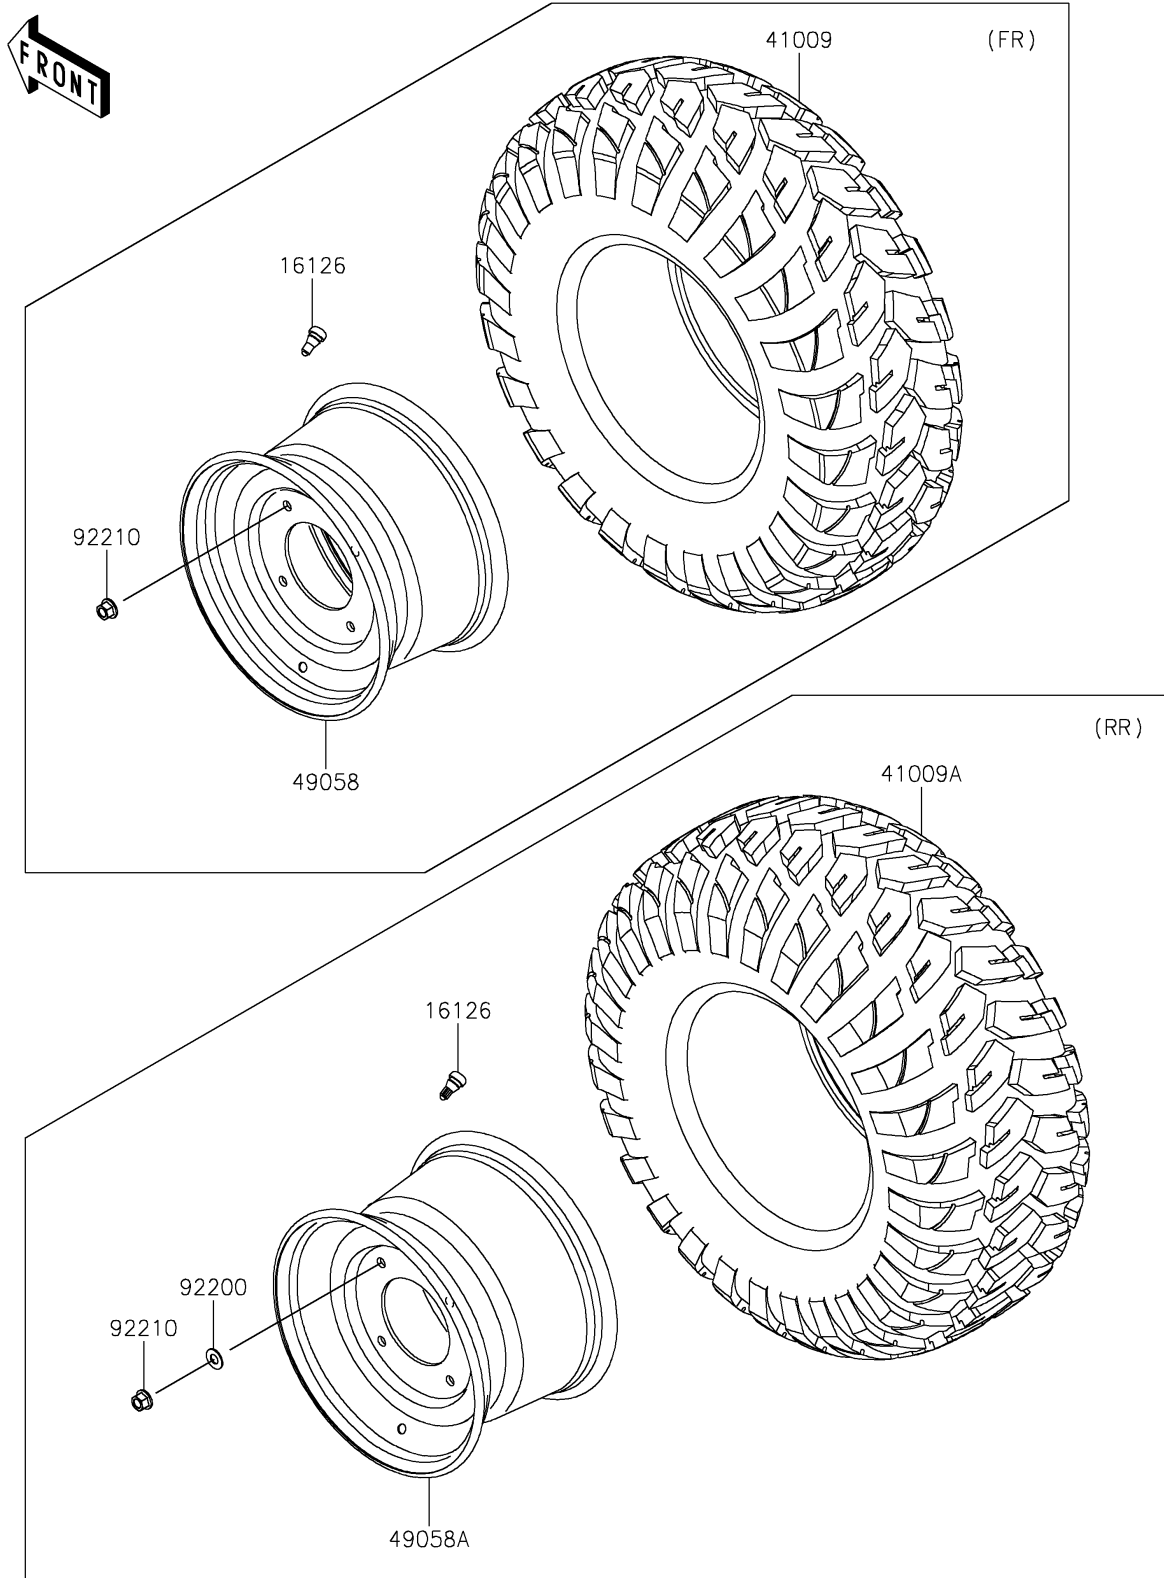

2025 MULE PRO-FX 1000 HD Edition

PARTS DIAGRAM

Wheels/Tires

F2210

2025 MULE PRO-FX 1000 HD Edition

PARTS LIST

Wheels/Tires

ITEM NAME	PART NUMBER	QUANTITY
-----------	-------------	----------
