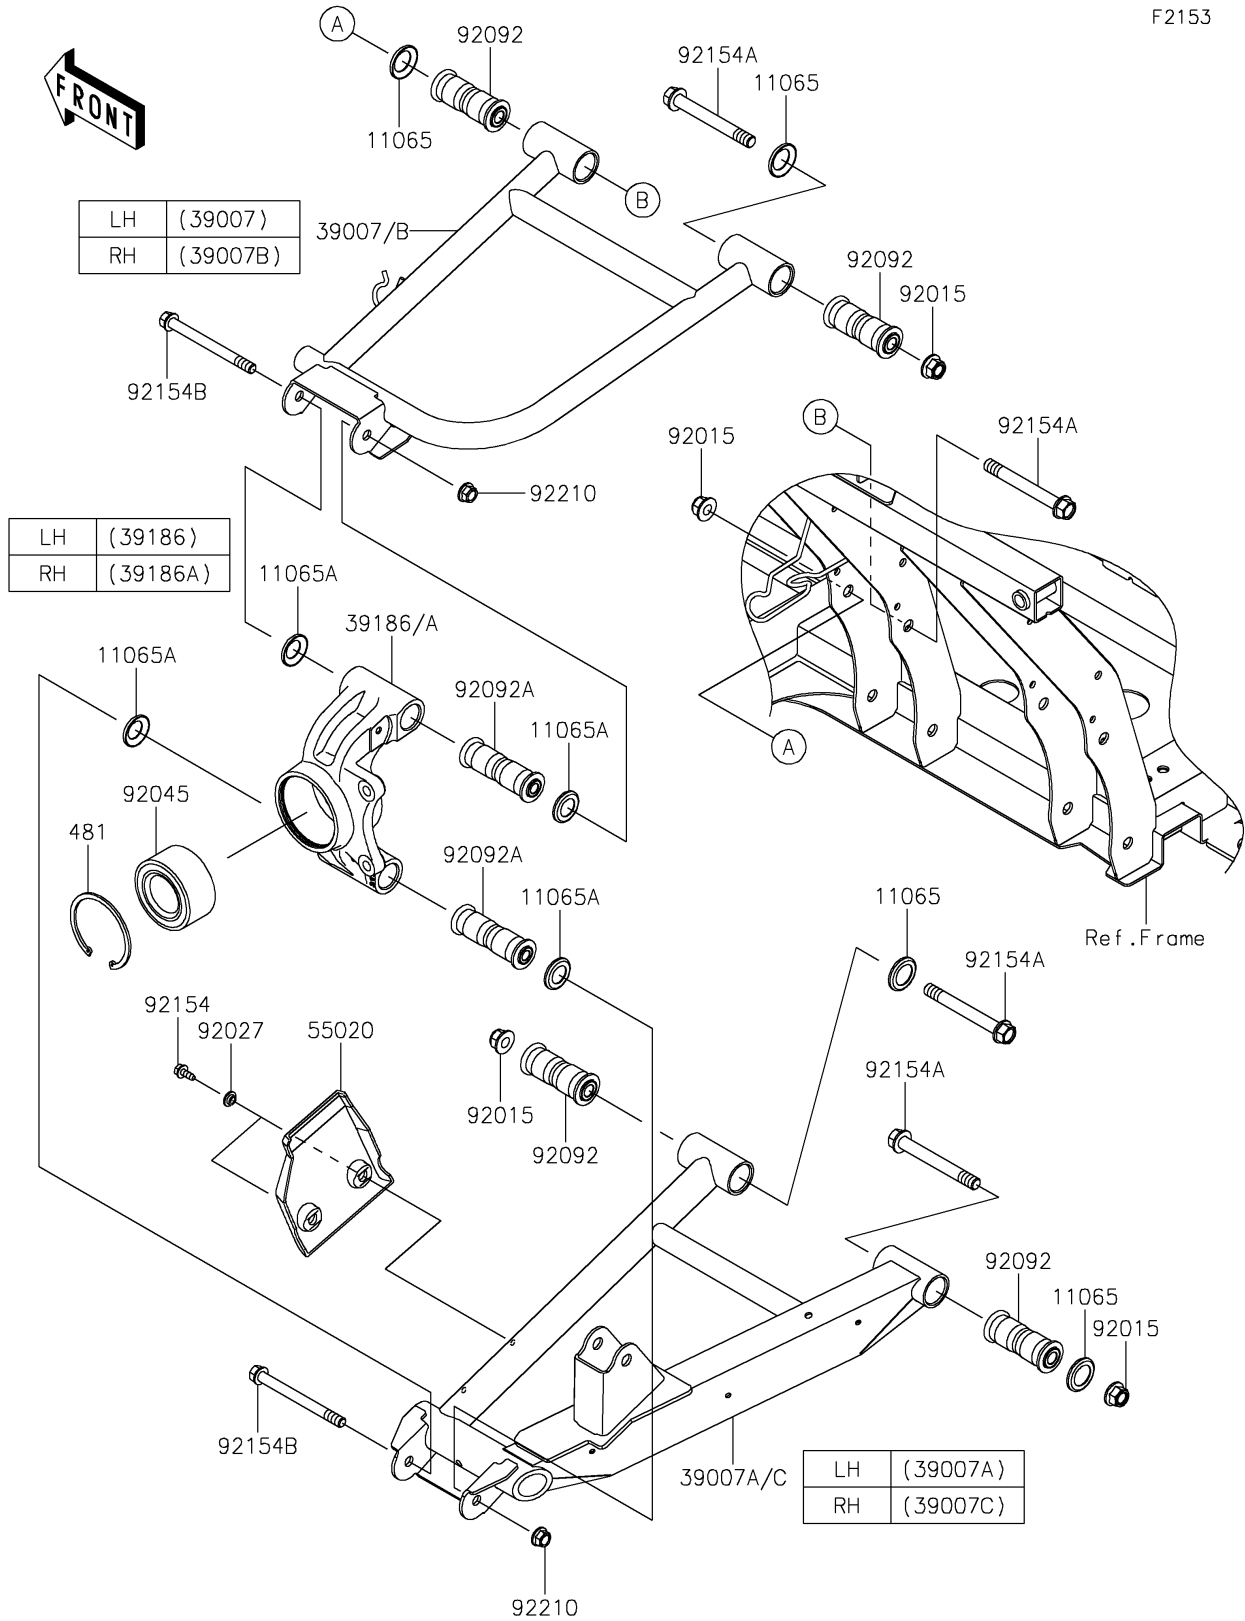

2026 MULE PRO-FX™ 1000 HD EDITION

PARTS DIAGRAM

Rear Suspension

F2153