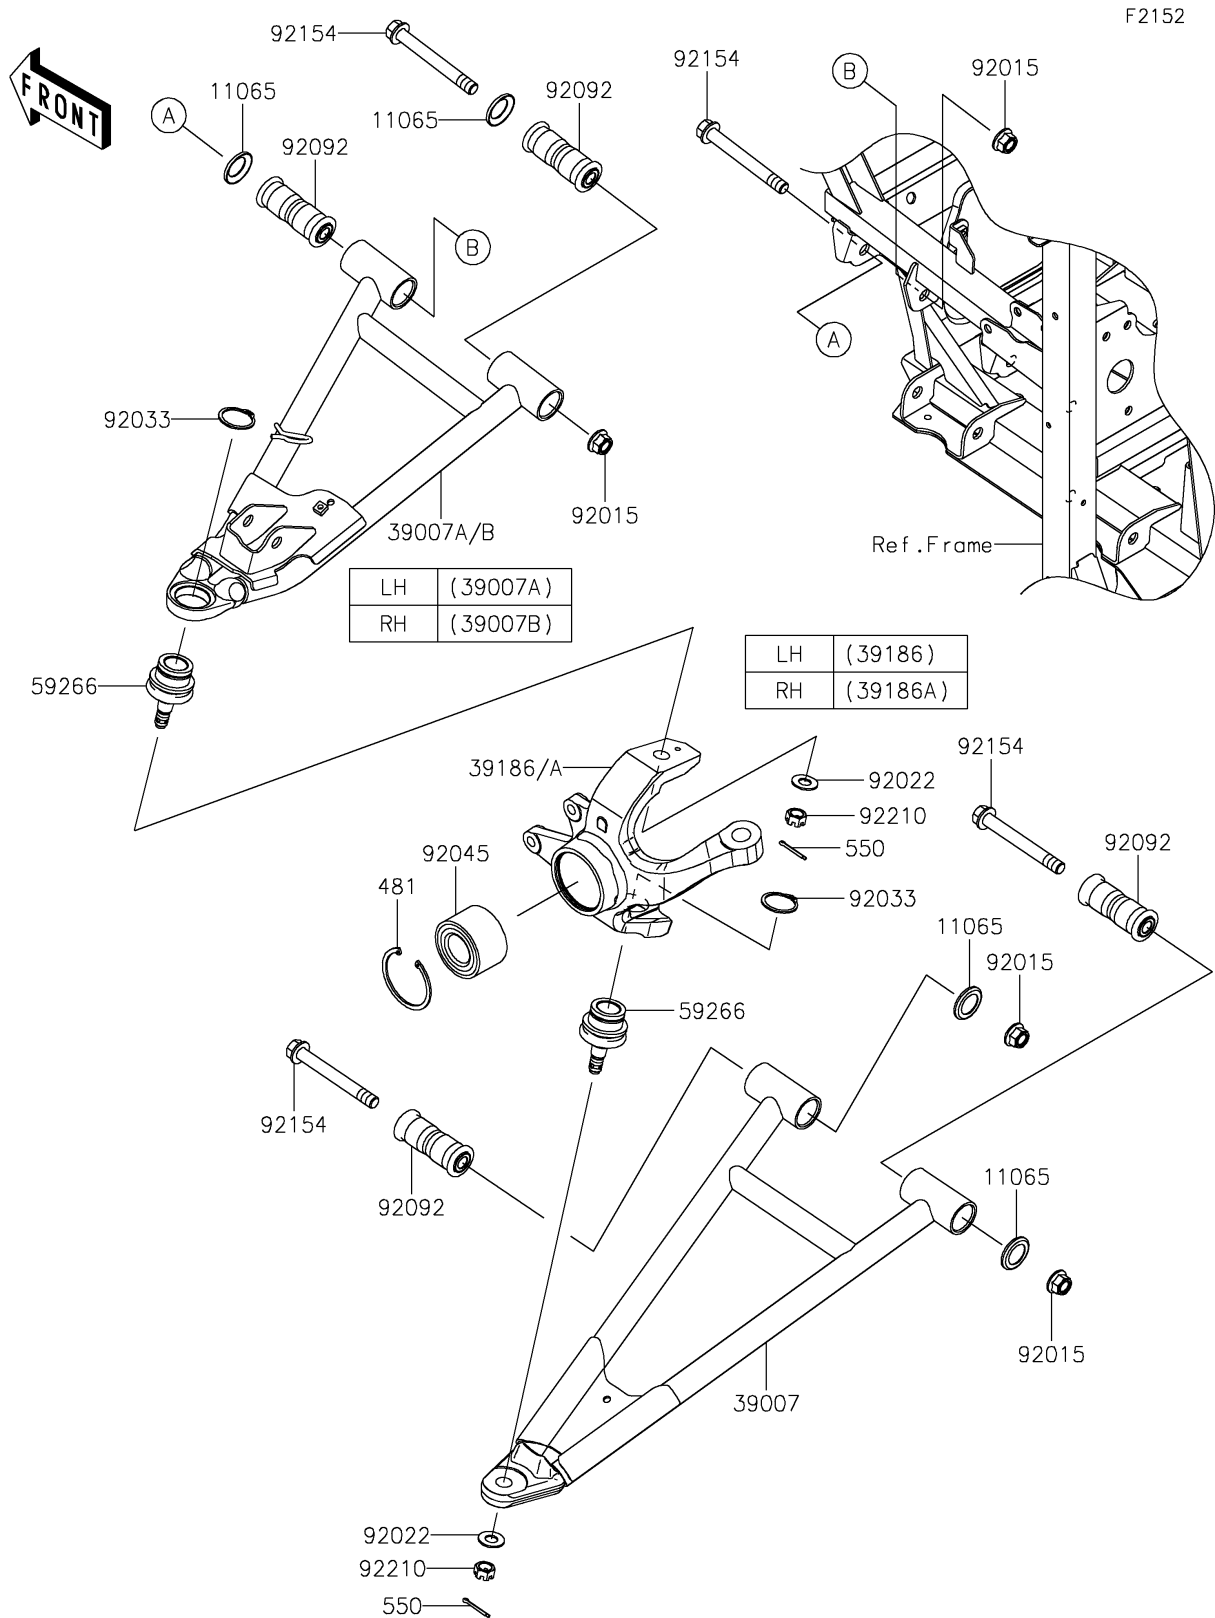

2026 MULE PRO-FX™ 1000 HD EDITION

PARTS DIAGRAM Front Suspension

2026 MULE PRO-FX™ 1000 HD EDITION

PARTS LIST

Front Suspension

ITEM NAME	PART NUMBER	QUANTITY
-----------	-------------	----------
