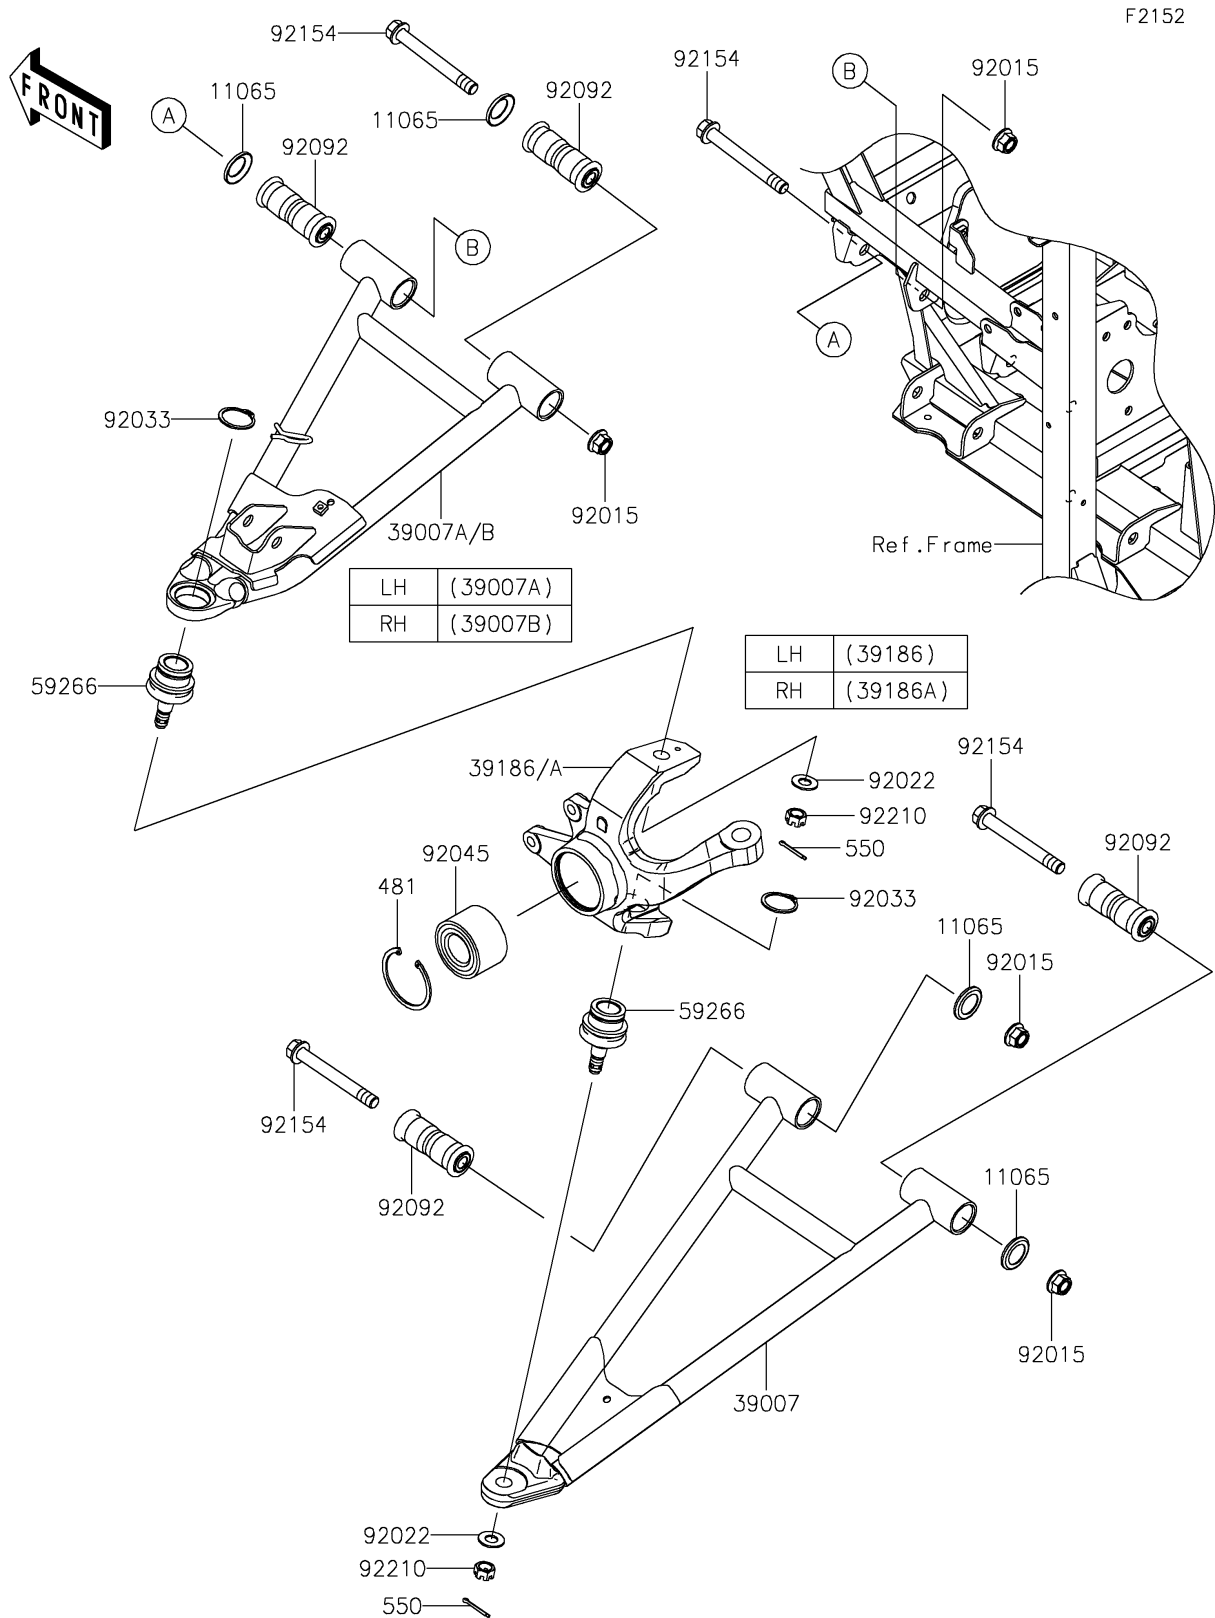

2026 MULE PRO-FX™ 1000 HD EDITION

PARTS DIAGRAM Front Suspension

2026 MULE PRO-FX™ 1000 HD EDITION

PARTS LIST

Front Suspension

| ITEM NAME | PART NUMBER | QUANTITY |
|-----------|-------------|----------|
|-----------|-------------|----------|
