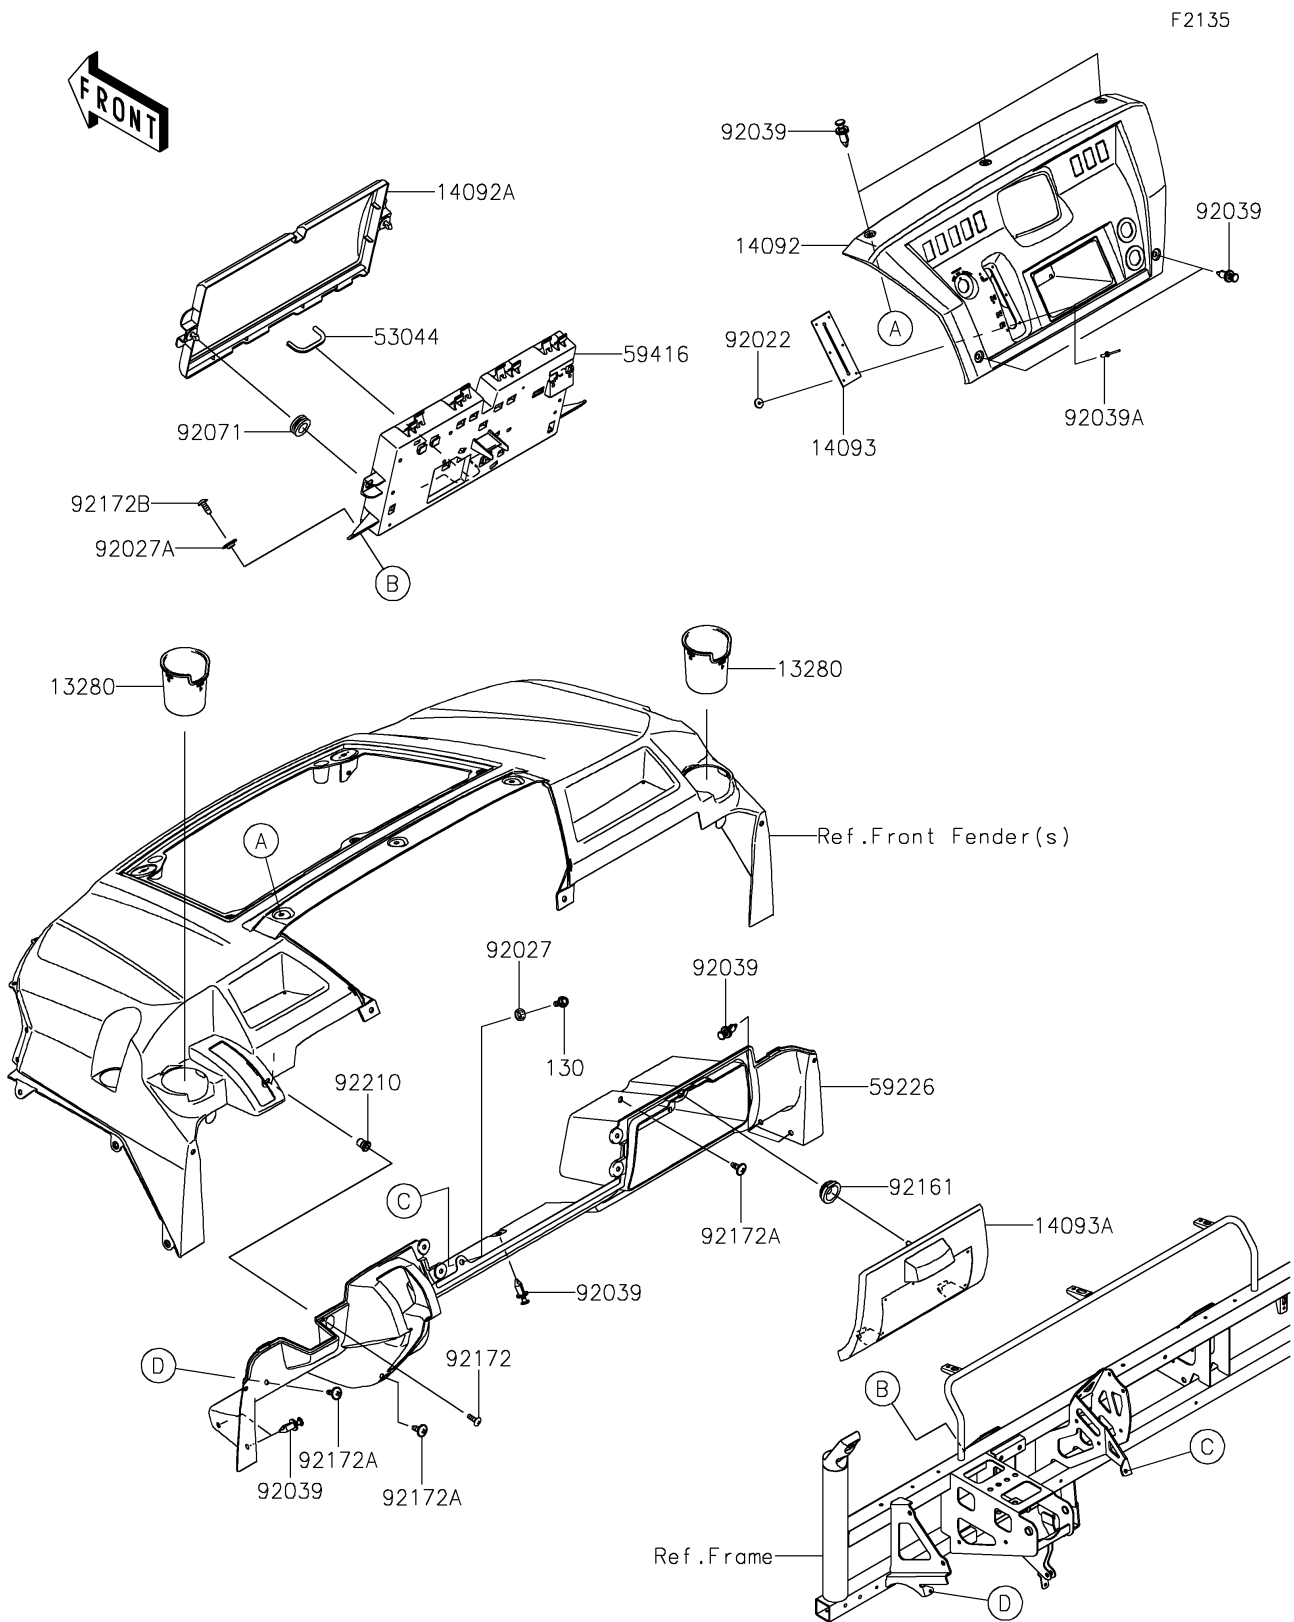

2024 MULE PRO-FX™ 1000 HD EDITION

PARTS DIAGRAM

Front Box

2024 MULE PRO-FX™ 1000 HD EDITION

Kawasaki
Let the Good Times Roll®

PARTS LIST

Front Box

ITEM NAME	PART NUMBER	QUANTITY
HOLDER,CUP (Ref # 13280)	13280-0774	2
COVER,DASHBOARD (Ref # 14092)	14092-1192	1
COVER,ELECTRIC BOX (Ref # 14092A)	14092-1197	1
COVER,SHIFT LEVER (Ref # 14093)	14093-0146	1
COVER,GLOVE BOX (Ref # 14093A)	14093-1061	1
TRIM (Ref # 53044)	53044-0572	1
PANEL-CONTROL (Ref # 59226)	59226-0042	1
CASE-ELECTRIC (Ref # 59416)	59416-0026	1
WASHER,3.3X12X1.2 (Ref # 92022)	92022-1407	6
COLLAR,L=4.6 (Ref # 92027)	92027-1168	1
COLLAR,L=5.1 (Ref # 92027A)	92027-1260	2
RIVET (Ref # 92039)	92039-0865	10
RIVET (Ref # 92039A)	92039-1231	6
GROMMET (Ref # 92071)	92071-1131	2
DAMPER,7.8X30X11 (Ref # 92161)	92161-1953	1
SCREW,5MM (Ref # 92172)	92172-0292	1
SCREW,6X16 (Ref # 92172A)	92172-0711	3
SCREW,TAPPING,6X16 (Ref # 92172B)	92172-0739	2
NUT,WELL,5MM (Ref # 92210)	92210-0370	1
BOLT-FLANGED,6X16 (Ref # 130)	130CA0616	1