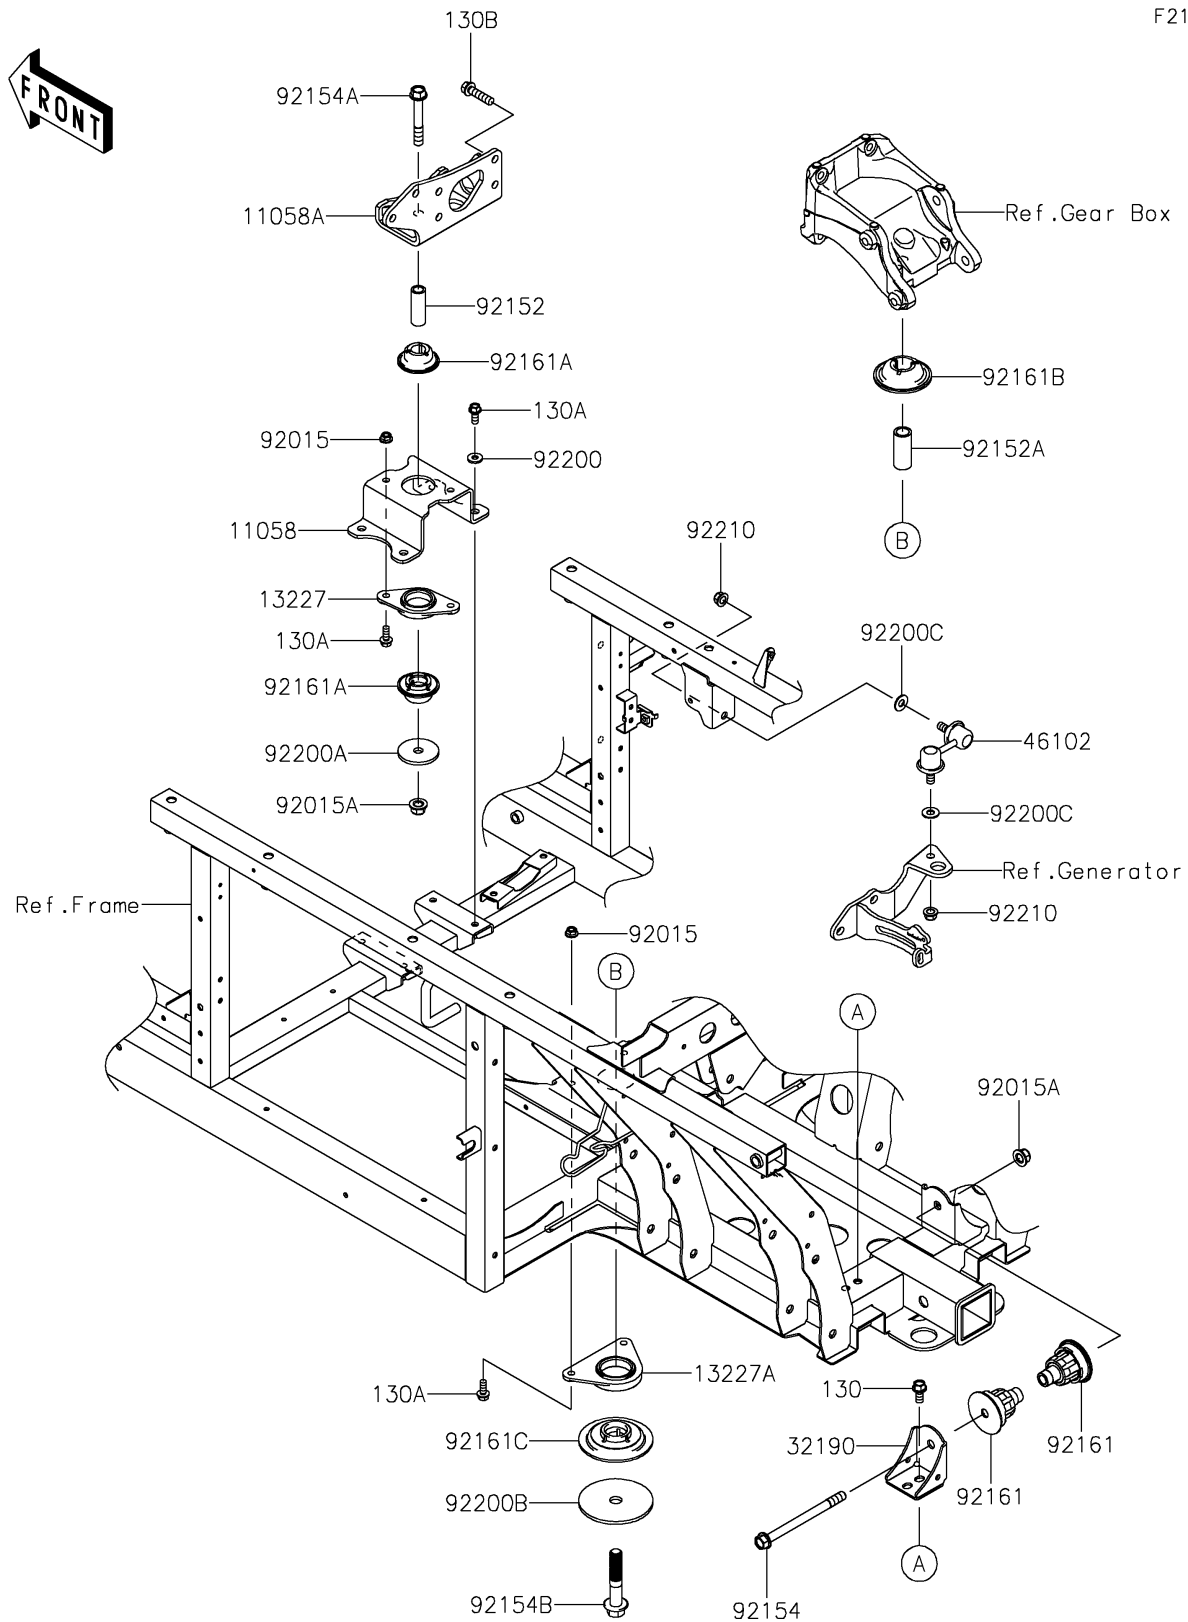

2025 MULE PRO-FX 1000 HD Edition

PARTS DIAGRAM

Engine Mount

F2122

2025 MULE PRO-FX 1000 HD Edition

PARTS LIST Engine Mount

| ITEM NAME | PART NUMBER | QUANTITY |
|-----------|-------------|----------|
|-----------|-------------|----------|
