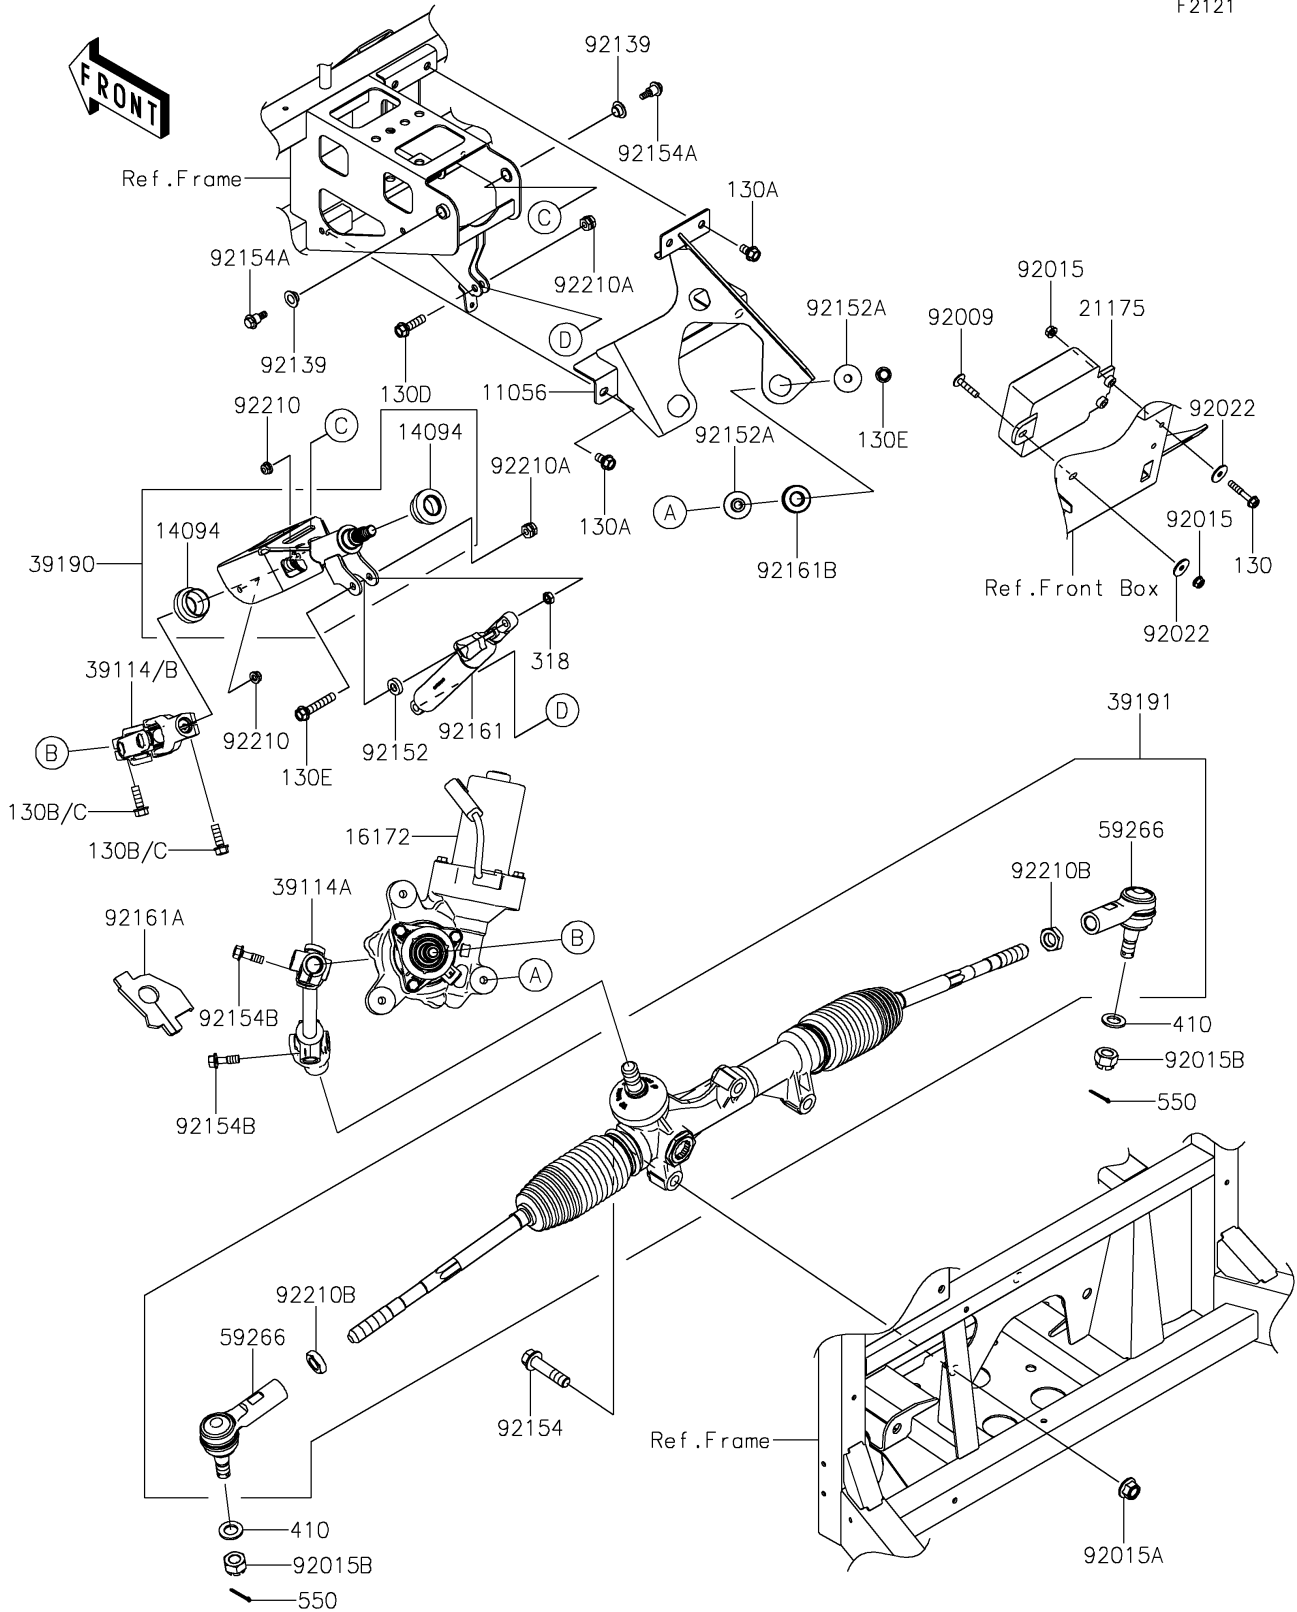

2025 MULE PRO-FX 1000 HD Edition

PARTS DIAGRAM

Steering Shaft

F2121

2025 MULE PRO-FX 1000 HD Edition

Kawasaki
Let the Good Times Roll®

PARTS LIST

Steering Shaft

ITEM NAME	PART NUMBER	QUANTITY
BRACKET (Ref # 11056)	11056-2838	1
COVER,STEERING SHAFT (Ref # 14094)	14094-0322	2
ACTUATOR,EPS (Ref # 16172)	16172-0557	1
CONTROL UNIT-ELECTRONIC,EPS (Ref # 21175)	21175-0969	1
SHAFT-COMP-STRG (Ref # 39114)	39114-0019	1
SHAFT-COMP-STRG (Ref # 39114A)	39114-0045	1
SHAFT-COMP-STRG,UPP (Ref # 39114B)	39114-0048	1
SHAFT-ASSY-STEERING (Ref # 39190)	39190-0022	1
GEAR-ASSY-STEERING (Ref # 39191)	39191-0039	1
JOINT-BALL (Ref # 59266)	59266-0771	2
SCREW,6X28,BLACK (Ref # 92009)	92009-1400	1
NUT,FLANGED,6MM (Ref # 92015)	92015-1367	3
NUT,LOCK,FLANGED,12MM (Ref # 92015A)	92015-1433	3
NUT,CASTLE,14MM (Ref # 92015B)	92015-1841	2
WASHER,6.5X22X1.6 (Ref # 92022)	92022-237	3
BUSHING (Ref # 92139)	92139-0230	2
COLLAR,8.2X18X5 (Ref # 92152)	92152-1848	1
COLLAR,8.5X30X10.6 (Ref # 92152A)	92152-2149	6
BOLT,FLANGED,12X50 (Ref # 92154)	92154-1008	3
BOLT,6X21.5 (Ref # 92154A)	92154-1320	2
BOLT (Ref # 92154B)	92154-4224	2
DAMPER,GAS SPRING (Ref # 92161)	92161-1825	1
DAMPER (Ref # 92161A)	92161-2492	1
DAMPER,ACTUATOR (Ref # 92161B)	92161-7517	3
NUT,LOCK,FLANGED,6MM (Ref # 92210)	92210-0303	2
NUT,HARD LOCK,8MM (Ref # 92210A)	92210-0934	2
NUT (Ref # 92210B)	92210-1933	2
BOLT-FLANGED,6X35 (Ref # 130)	130BA0635	2
BOLT-FLANGED,8X14 (Ref # 130A)	130BA0814	4

2025 MULE PRO-FX 1000 HD Edition

Kawasaki
Let the Good Times Roll®

PARTS LIST

Steering Shaft

ITEM NAME	PART NUMBER	QUANTITY
BOLT-FLANGED,8X25 (Ref # 130B)	130BA0825	2
BOLT-FLANGED,8X25 (Ref # 130C)	130CA0825	2
BOLT-FLANGED,8X30 (Ref # 130D)	130CA0830	1
BOLT-FLANGED,8X45 (Ref # 130E)	130CA0845	4
NUT-HEX-SMALL,8MM (Ref # 318)	318BA0800	1
WASHER-PLAIN-SMALL,14MM (Ref # 410)	410AA1400	2
PIN-COTTER,3.0X25 (Ref # 550)	550AA3025	2