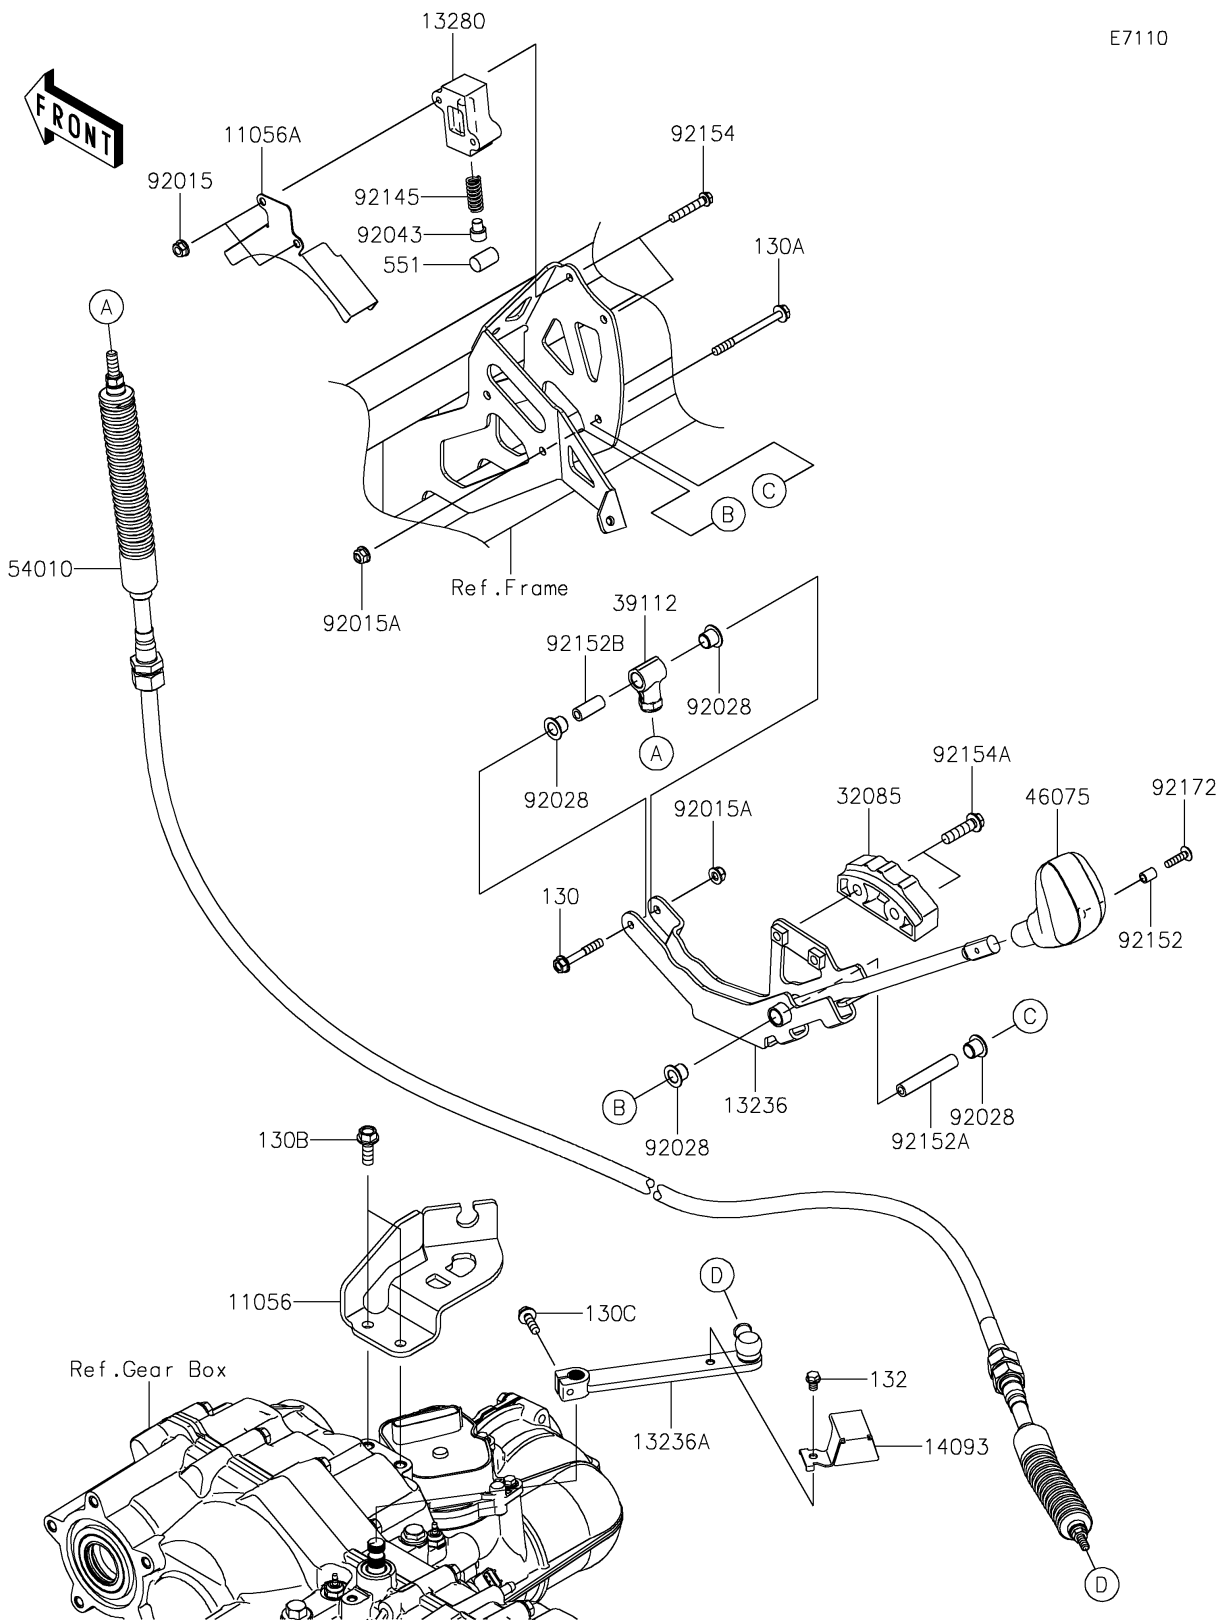

2025 MULE PRO-FX 1000 HD Edition

PARTS DIAGRAM

Control

2025 MULE PRO-FX 1000 HD Edition

Kawasaki
Let the Good Times Roll®

PARTS LIST

Control

ITEM NAME	PART NUMBER	QUANTITY
BRACKET,T/M SIDE (Ref # 11056)	11056-2946	1
BRACKET,DUST COVER (Ref # 11056A)	11056-7274	1
LEVER-COMP,SHIFT (Ref # 13236)	13236-0748	1
LEVER-COMP (Ref # 13236A)	13236-0854	1
HOLDER (Ref # 13280)	13280-0776	1
COVER (Ref # 14093)	14093-1362	1
STOPPER (Ref # 32085)	32085-0748	1
RODEND-TIE (Ref # 39112)	39112-0020	1
GRIP (Ref # 46075)	46075-0569	1
CABLE,SHIFT (Ref # 54010)	54010-0601	1
NUT,FLANGED,6MM (Ref # 92015)	92015-1367	2
NUT,LOCK,FLANGED,6MM (Ref # 92015A)	92015-1675	2
BUSHING (Ref # 92028)	92028-1507	4
PIN (Ref # 92043)	92043-0790	1
SPRING (Ref # 92145)	92145-1578	1
COLLAR,5.6X8X10.5 (Ref # 92152)	92152-1545	1
COLLAR,6X10X56.5 (Ref # 92152A)	92152-1823	1
COLLAR,6X10X25 (Ref # 92152B)	92152-1854	1
BOLT,FLANGED,6X35 (Ref # 92154)	92154-1544	2
BOLT,FLANGED,8X30 (Ref # 92154A)	92154-1907	2
SCREW,5X20 (Ref # 92172)	92172-2081	1
BOLT-FLANGED,6X40 (Ref # 130)	130BA0640	1
BOLT-FLANGED,6X70 (Ref # 130A)	130BA0670	1
BOLT-FLANGED,8X22 (Ref # 130B)	130BA0822	2
BOLT-FLANGED,6X20 (Ref # 130C)	130CA0620	1
BOLT-FLANGED-SMALL,6X8 (Ref # 132)	132BA0608	1
PIN-DOWEL,12X20 (Ref # 551)	551R1220	1