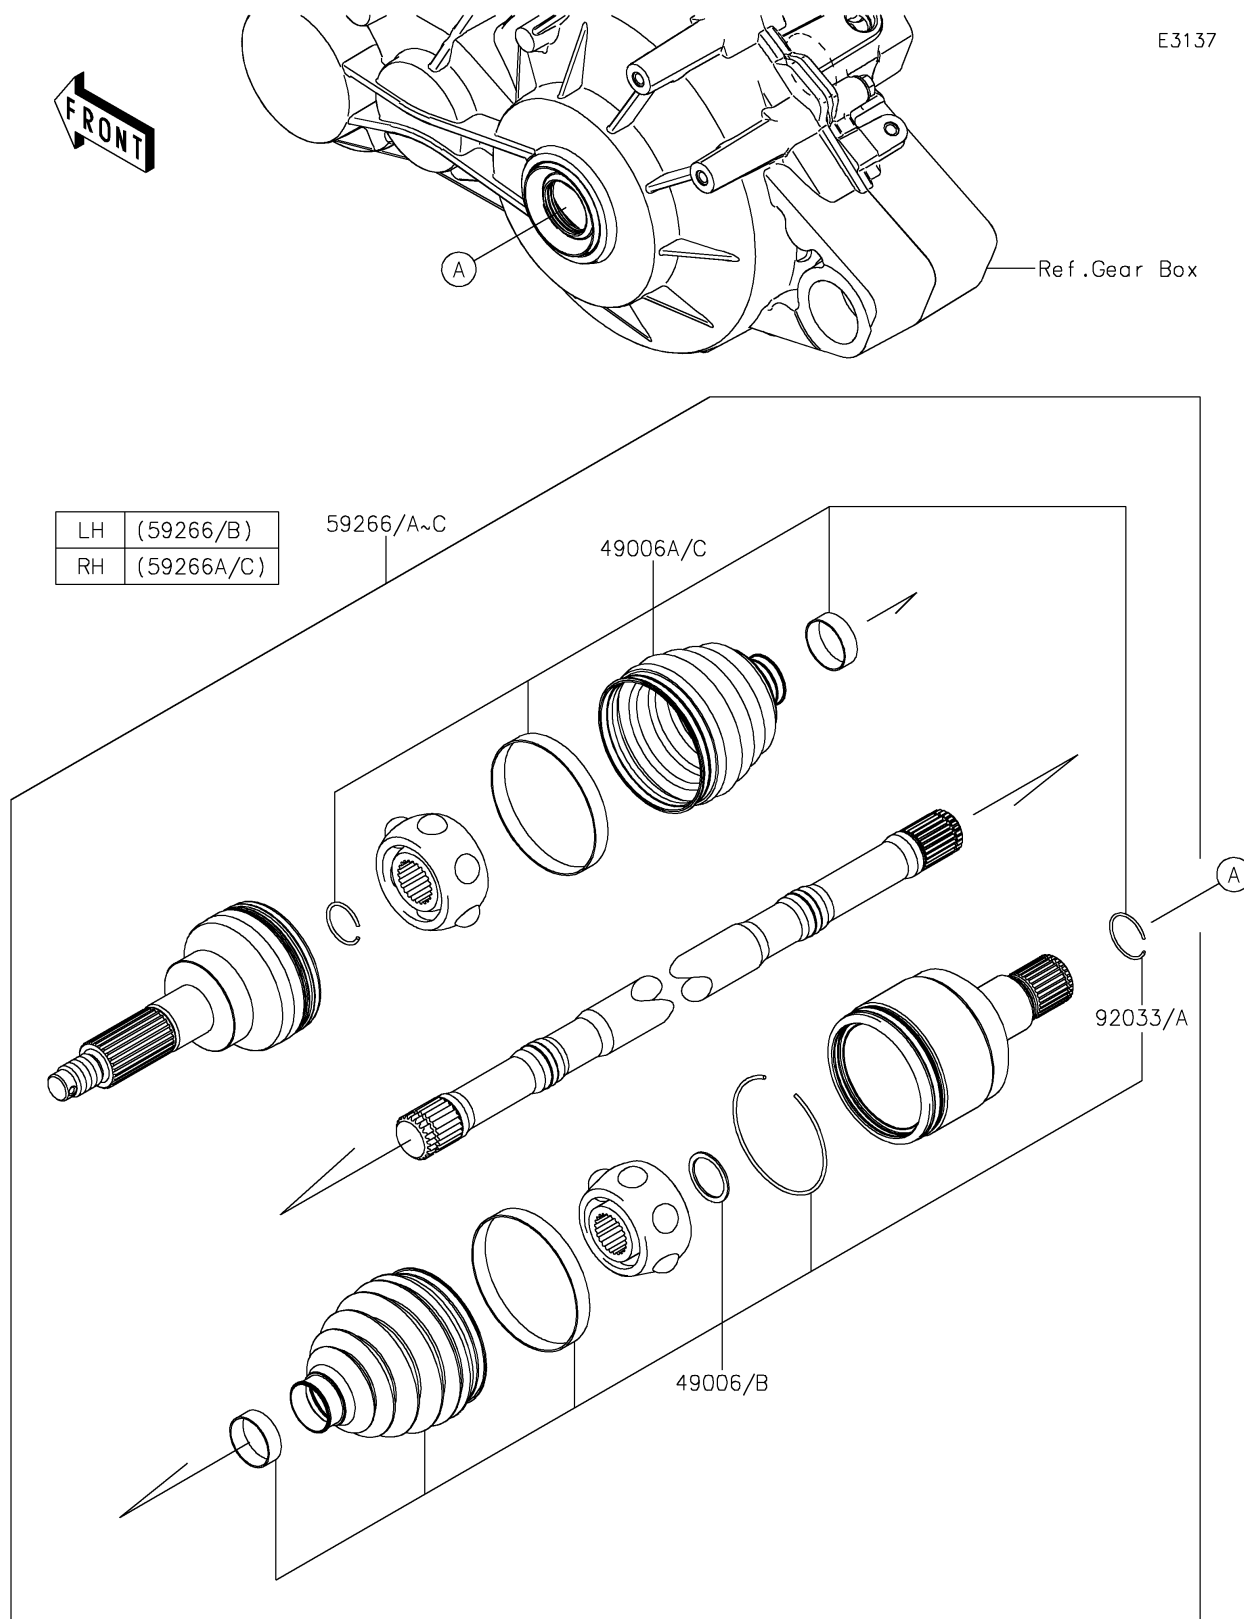

2026 MULE PRO-FX™ 1000 HD EDITION

PARTS DIAGRAM

Drive Shaft-Rear

2026 MULE PRO-FX™ 1000 HD EDITION

PARTS LIST

Drive Shaft-Rear

ITEM NAME	PART NUMBER	QUANTITY
-----------	-------------	----------
