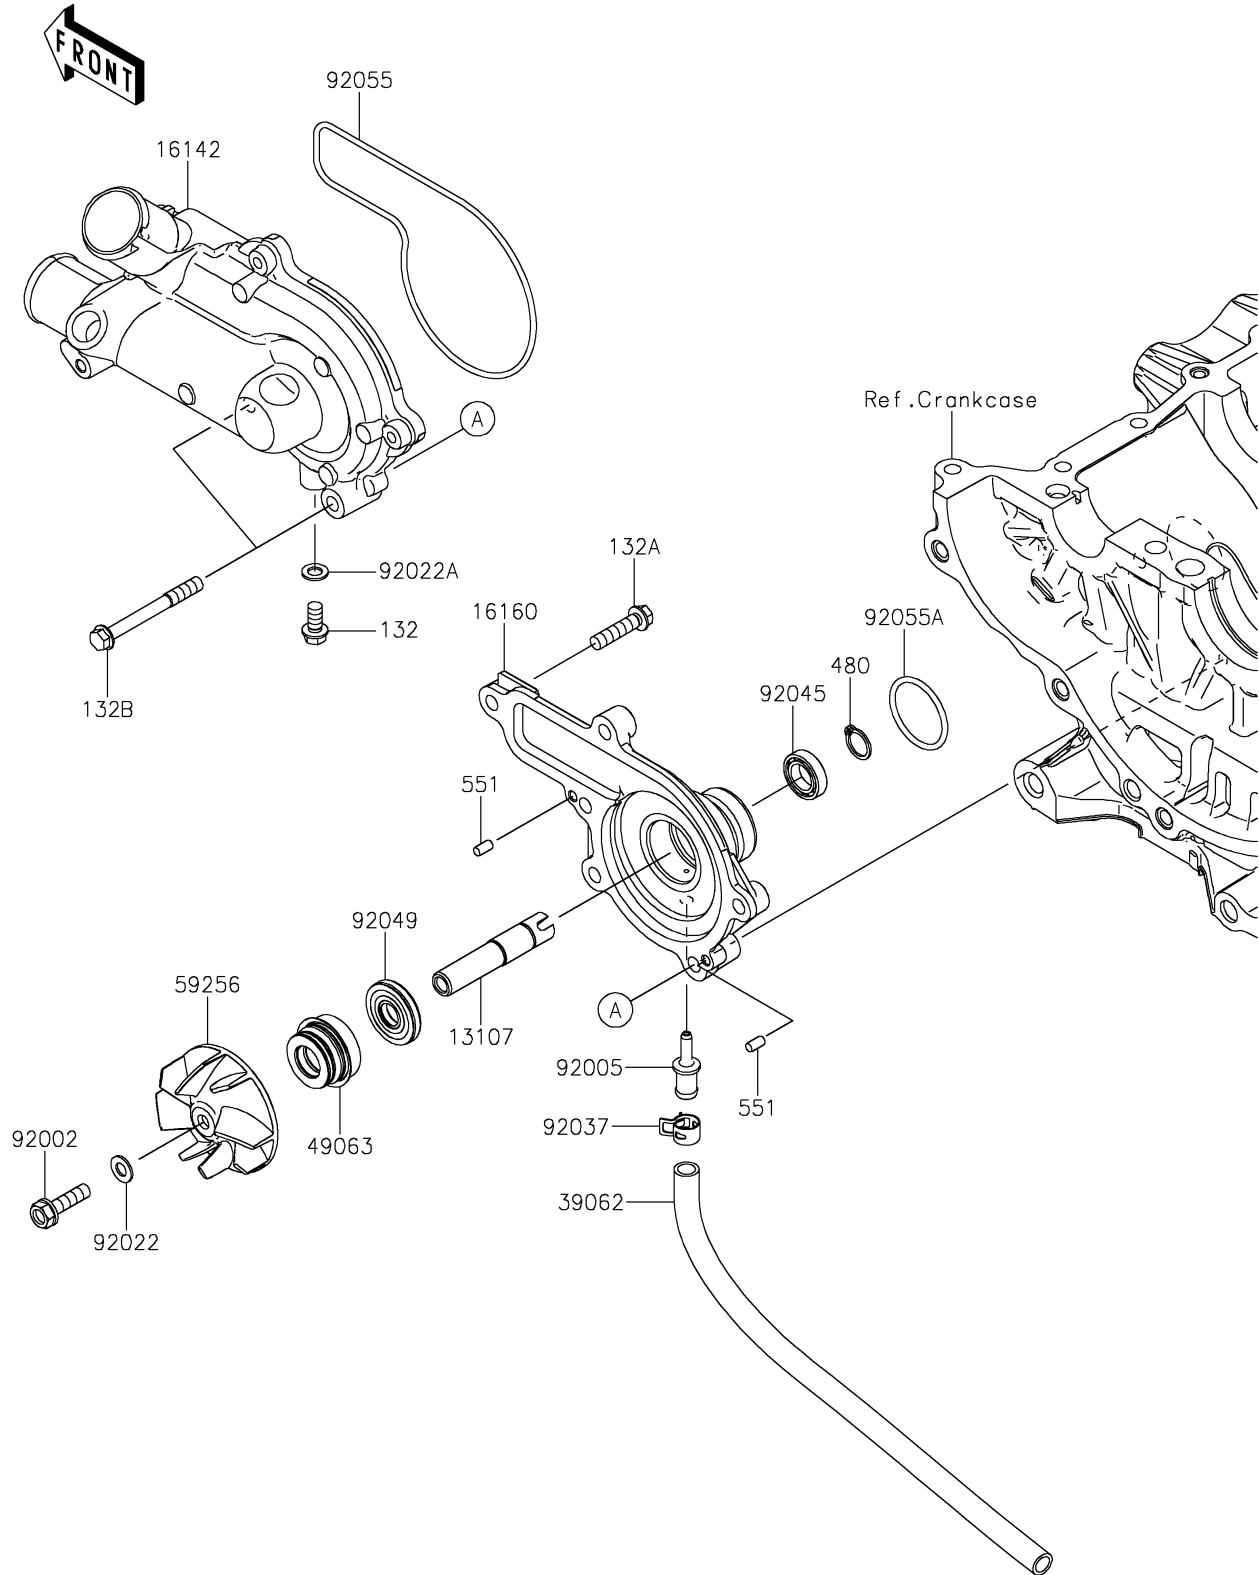

2026 MULE PRO-FX™ 1000 HD EDITION

PARTS DIAGRAM

Water Pump

E3031

2026 MULE PRO-FX™ 1000 HD EDITION

Kawasaki
Let the Good Times Roll®

PARTS LIST

Water Pump

ITEM NAME	PART NUMBER	QUANTITY
-----------	-------------	----------
