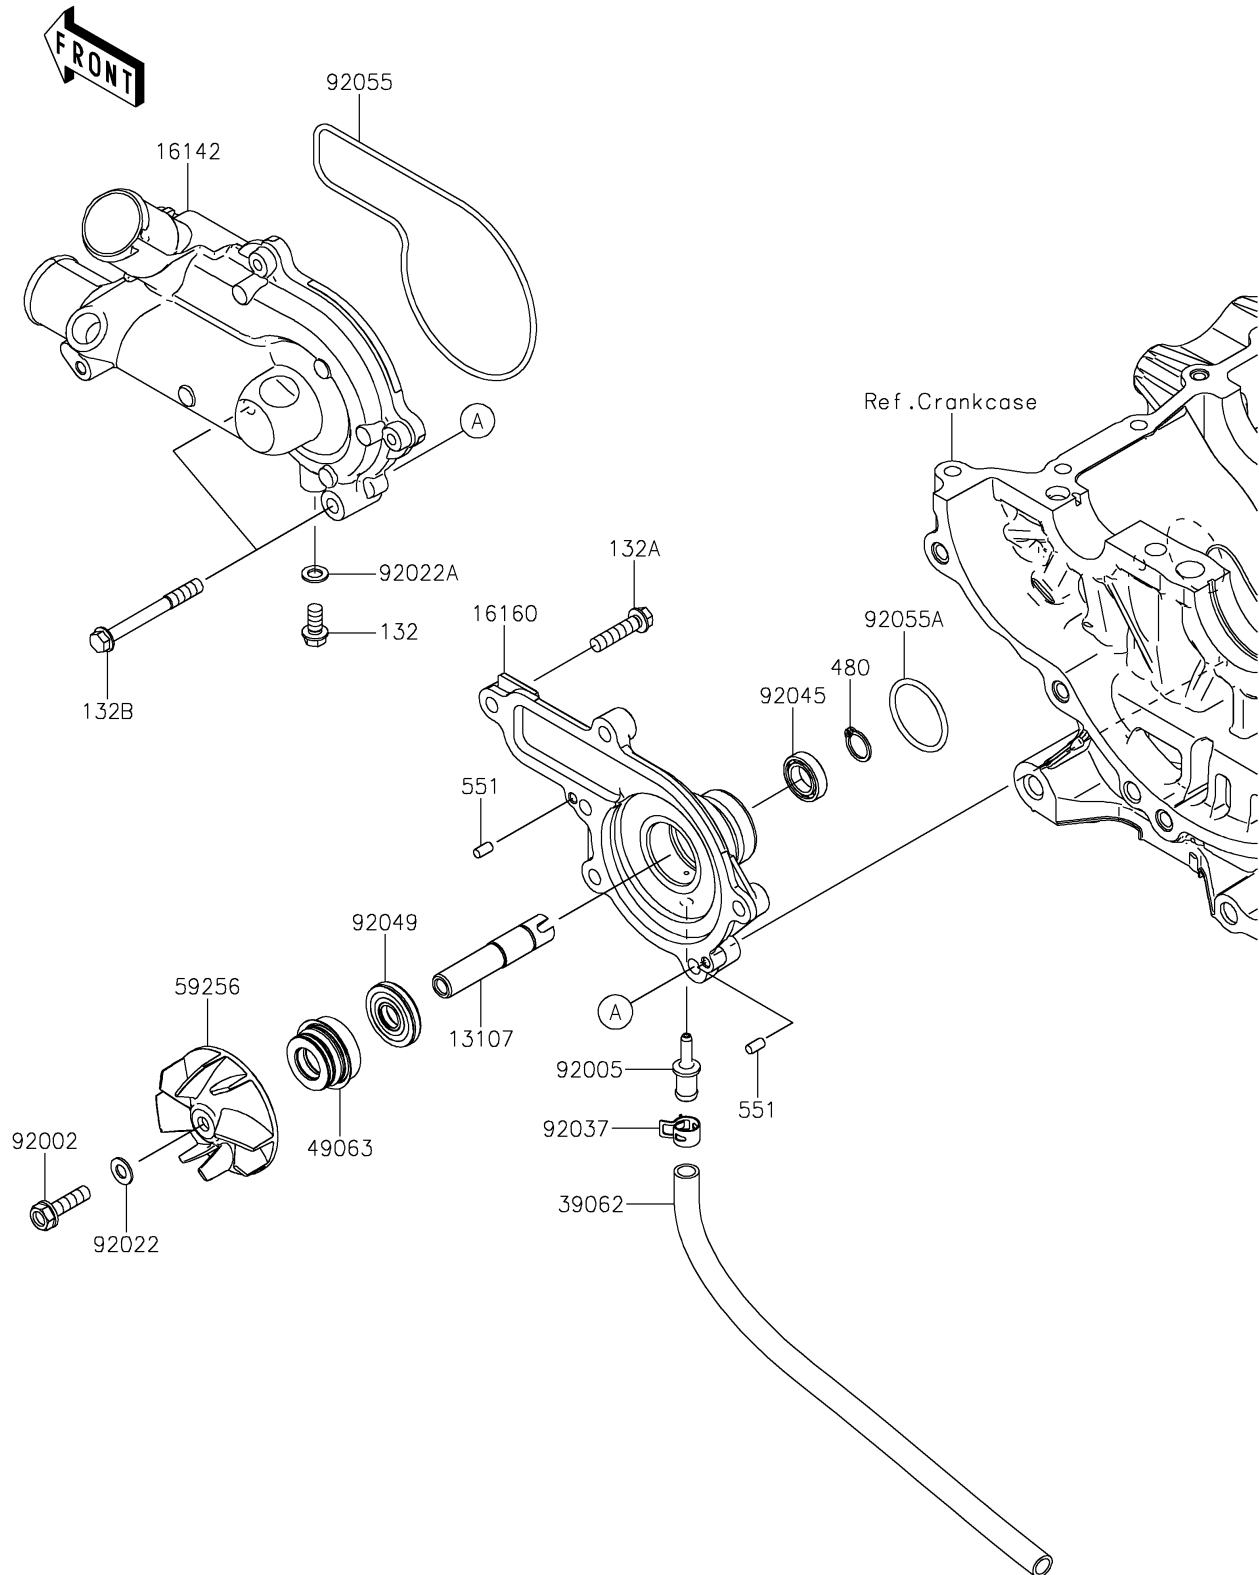

2025 MULE PRO-FX 1000 HD Edition

PARTS DIAGRAM

Water Pump

E3031

2025 MULE PRO-FX 1000 HD Edition

PARTS LIST

Water Pump

ITEM NAME	PART NUMBER	QUANTITY
-----------	-------------	----------
