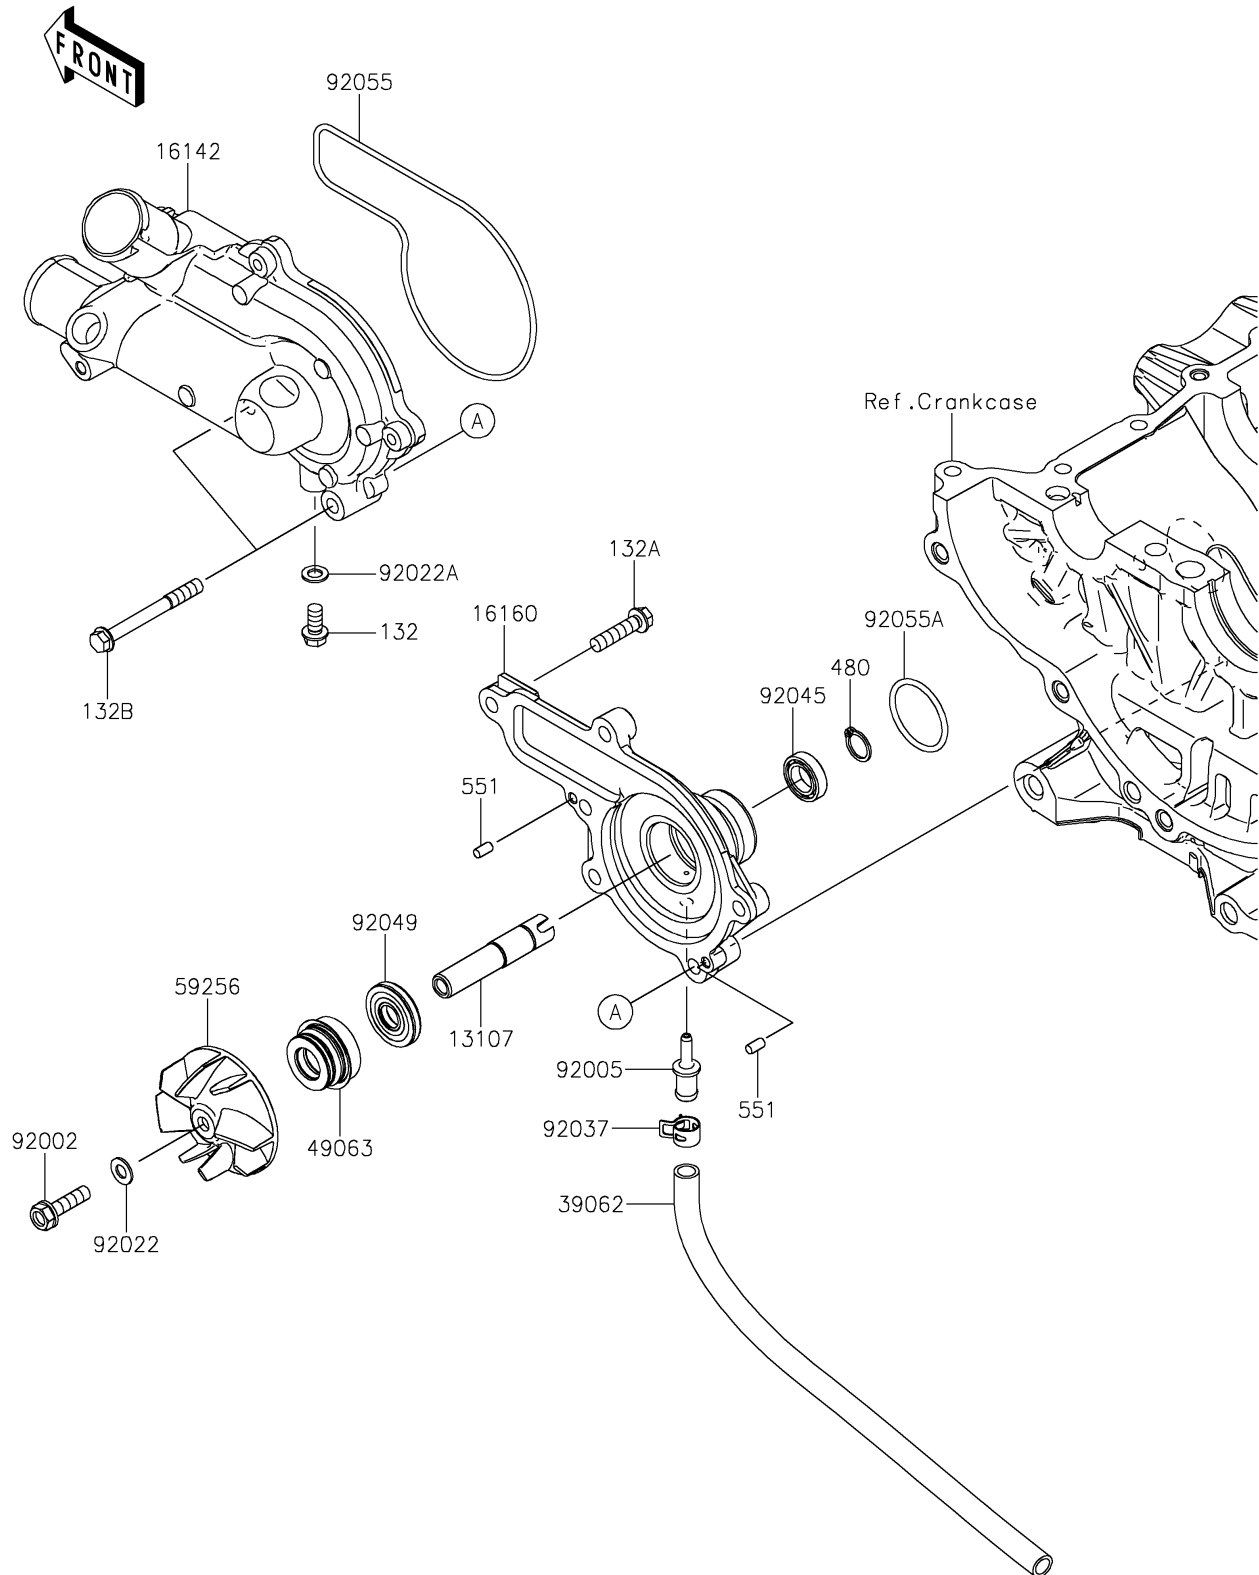

## PARTS DIAGRAM

### Water Pump

E3031

## PARTS LIST

### Water Pump

ITEM NAME	PART NUMBER	QUANTITY
SHAFT,WATER PUMP BODY (Ref # 13107)	13107-0894	1
COVER-PUMP (Ref # 16142)	16142-0763	1
BODY,WATER PUMP (Ref # 16160)	16160-0833	1
HOSE-COOLING,7.5X10.5X280 (Ref # 39062)	39062-1949	1
SEAL-MECHANICAL (Ref # 49063)	49063-1055	1
IMPELLER (Ref # 59256)	59256-0017	1
BOLT,6X22 (Ref # 92002)	92002-1154	1
FITTING (Ref # 92005)	92005-1482	1
WASHER,6.1X12X1 (Ref # 92022)	92022-077	1
WASHER,6.2X11X1 (Ref # 92022A)	92022-304	1
CLAMP (Ref # 92037)	92037-2113	1
BEARING-BALL,6801 (Ref # 92045)	92045-0971	1
SEAL-OIL (Ref # 92049)	92049-0778	1
RING-O,WATER PUMP COVER (Ref # 92055)	92055-0921	1
RING-O,28.7X2.4 (Ref # 92055A)	92055-0922	1
BOLT-FLANGED-SMALL,6X12 (Ref # 132)	132BA0612	1
BOLT-FLANGED-SMALL,6X25 (Ref # 132A)	132BA0625	4
BOLT-FLANGED-SMALL,6X55 (Ref # 132B)	132BA0655	2
CIRCLIP-TYPE-C,12MM (Ref # 480)	480J1200	1
PIN-DOWEL,4X8 (Ref # 551)	551A0408	2