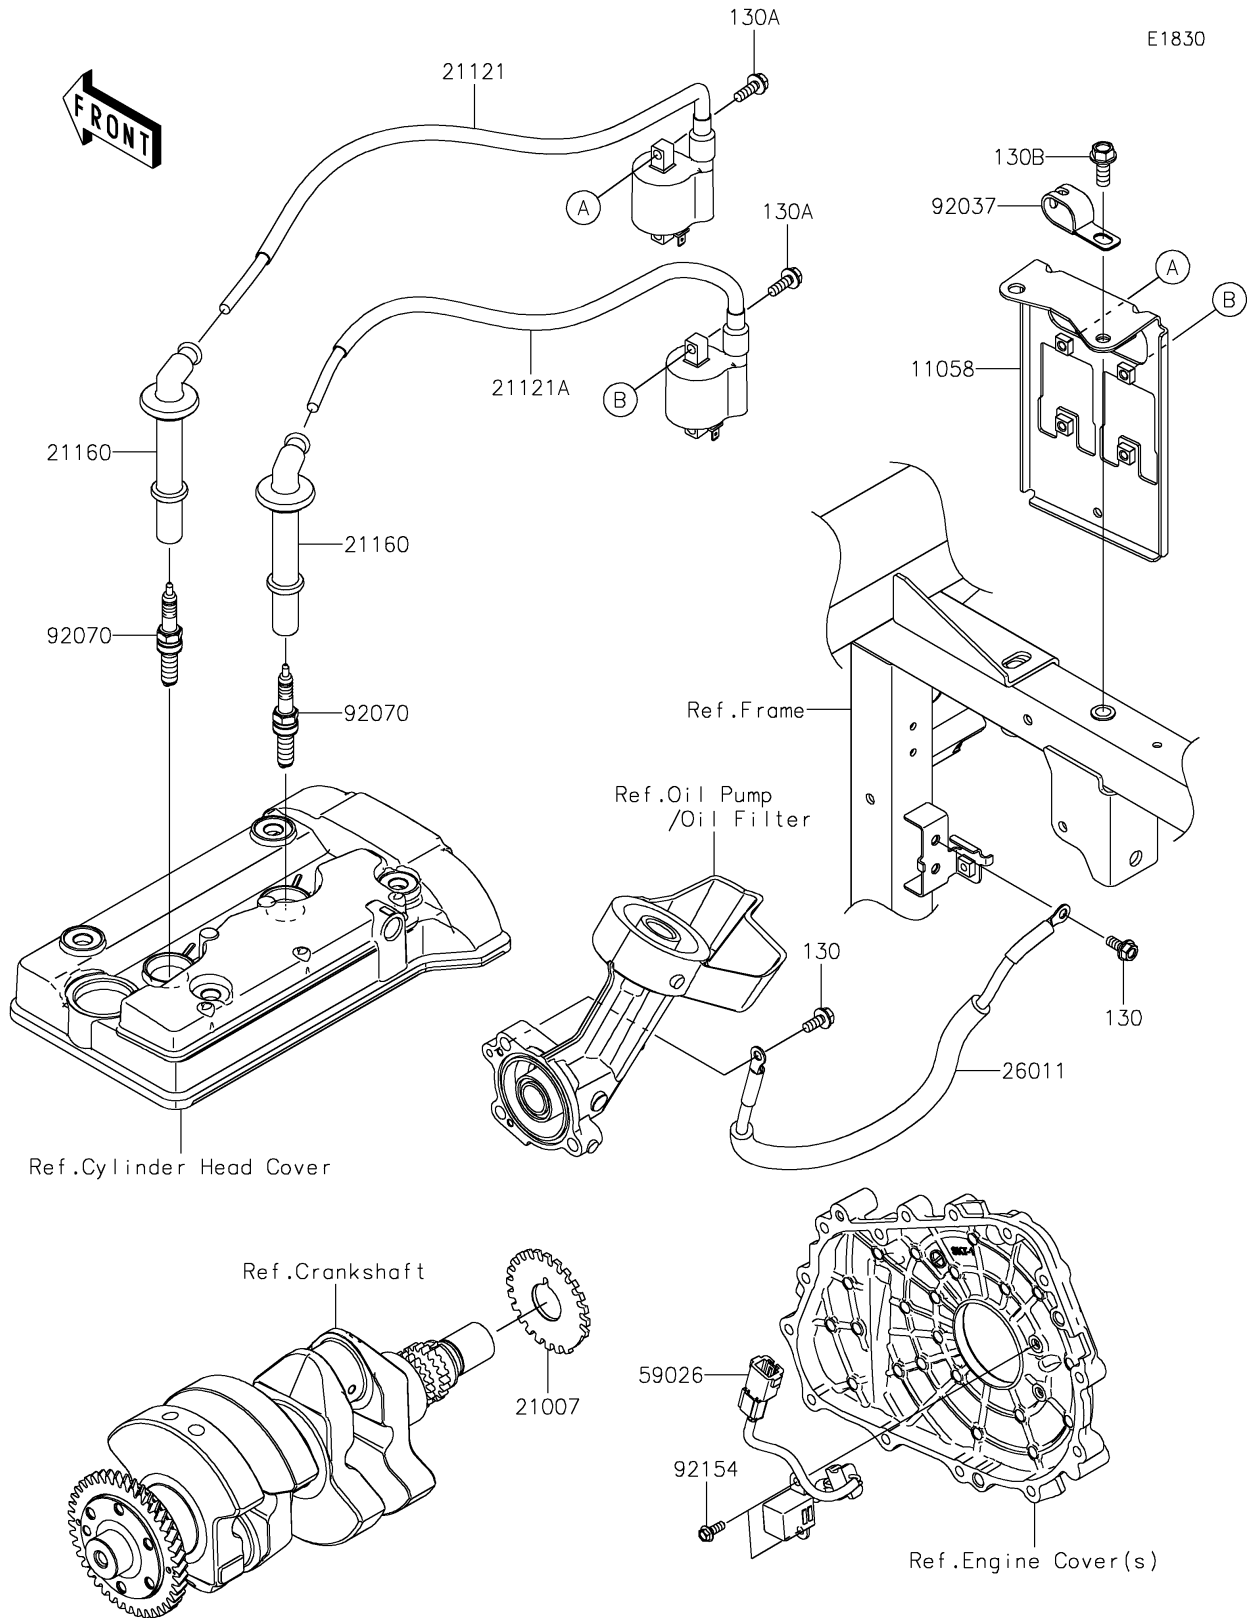

2026 MULE PRO-FX™ 1000 HD EDITION

PARTS DIAGRAM

Ignition System

2026 MULE PRO-FX™ 1000 HD EDITION

PARTS LIST

Ignition System

ITEM NAME	PART NUMBER	QUANTITY
-----------	-------------	----------
