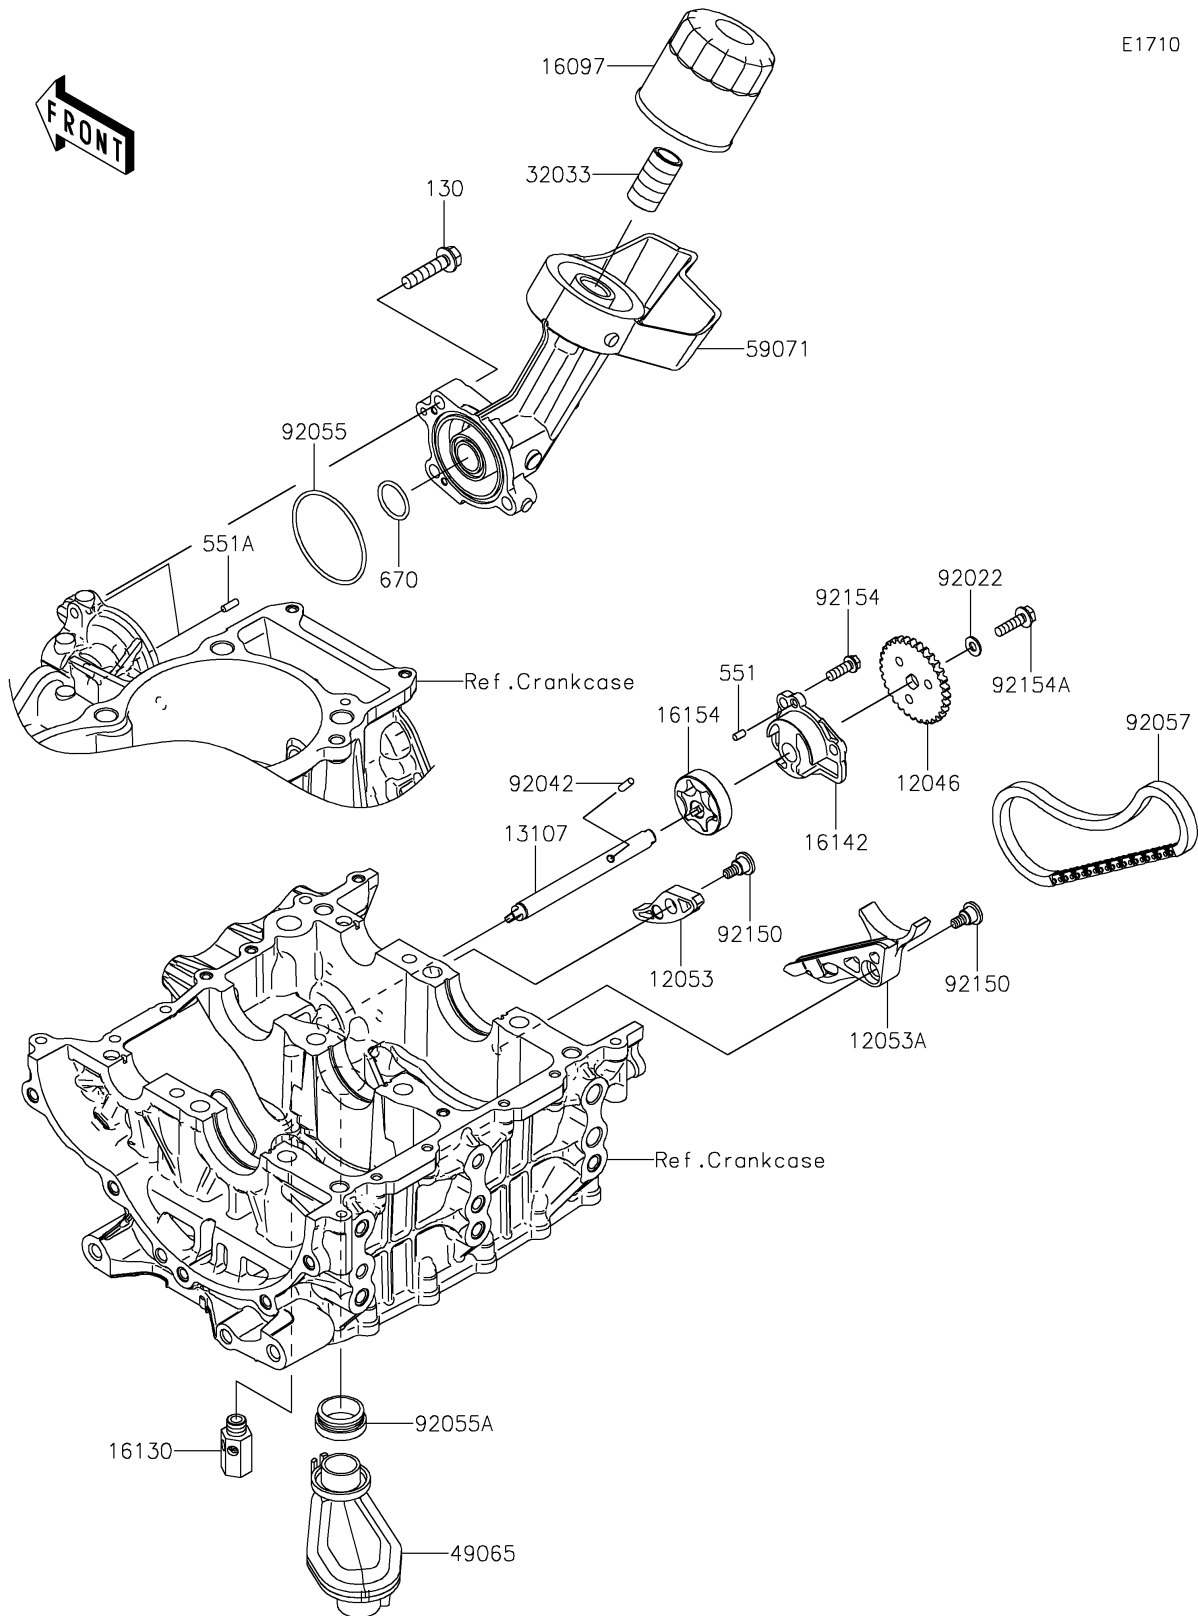

2025 MULE PRO-FX 1000 HD Edition

PARTS DIAGRAM

Oil Pump/Oil Filter

2025 MULE PRO-FX 1000 HD Edition

PARTS LIST

Oil Pump/Oil Filter

ITEM NAME	PART NUMBER	QUANTITY
-----------	-------------	----------
