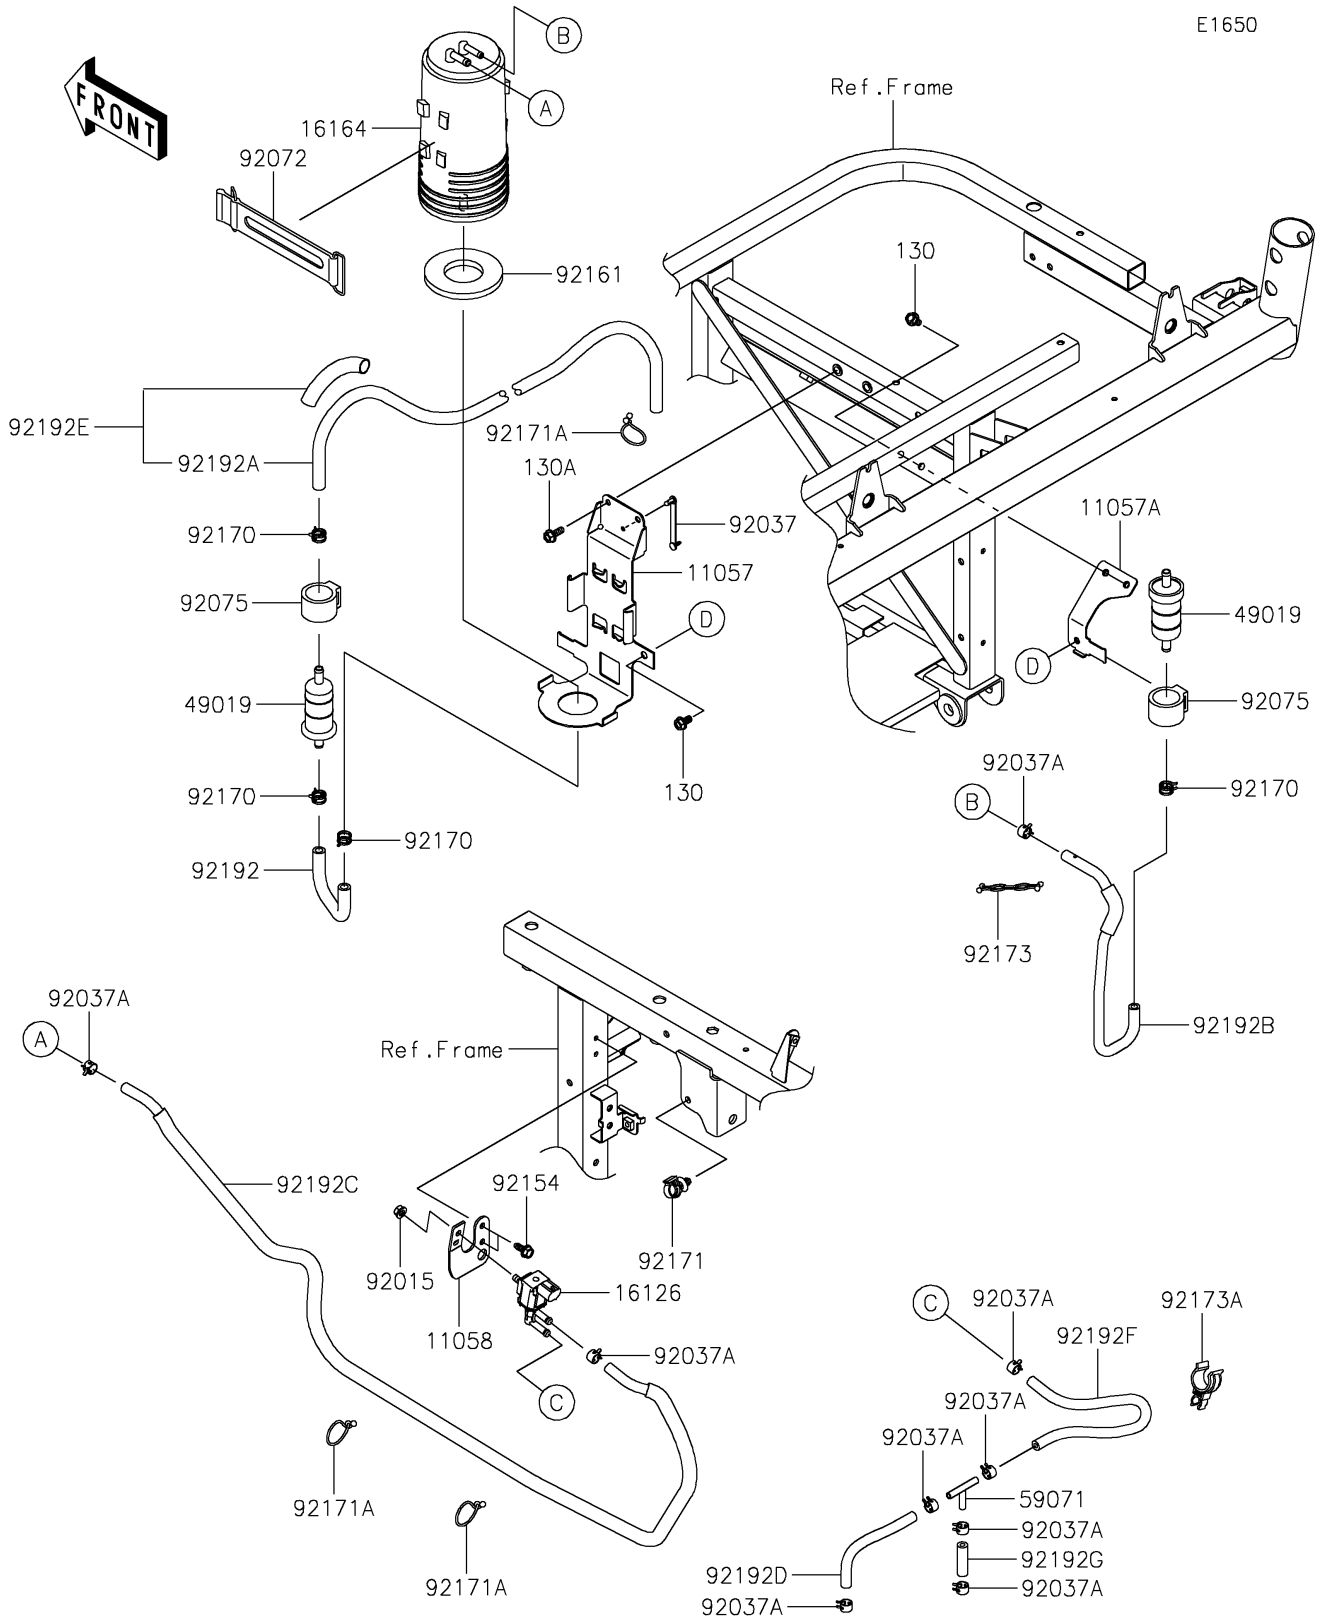

2026 MULE PRO-FX™ 1000 HD EDITION

PARTS DIAGRAM

Fuel Evaporative System(CA)

2026 MULE PRO-FX™ 1000 HD EDITION

PARTS LIST

Fuel Evaporative System(CA)

ITEM NAME	PART NUMBER	QUANTITY
-----------	-------------	----------
