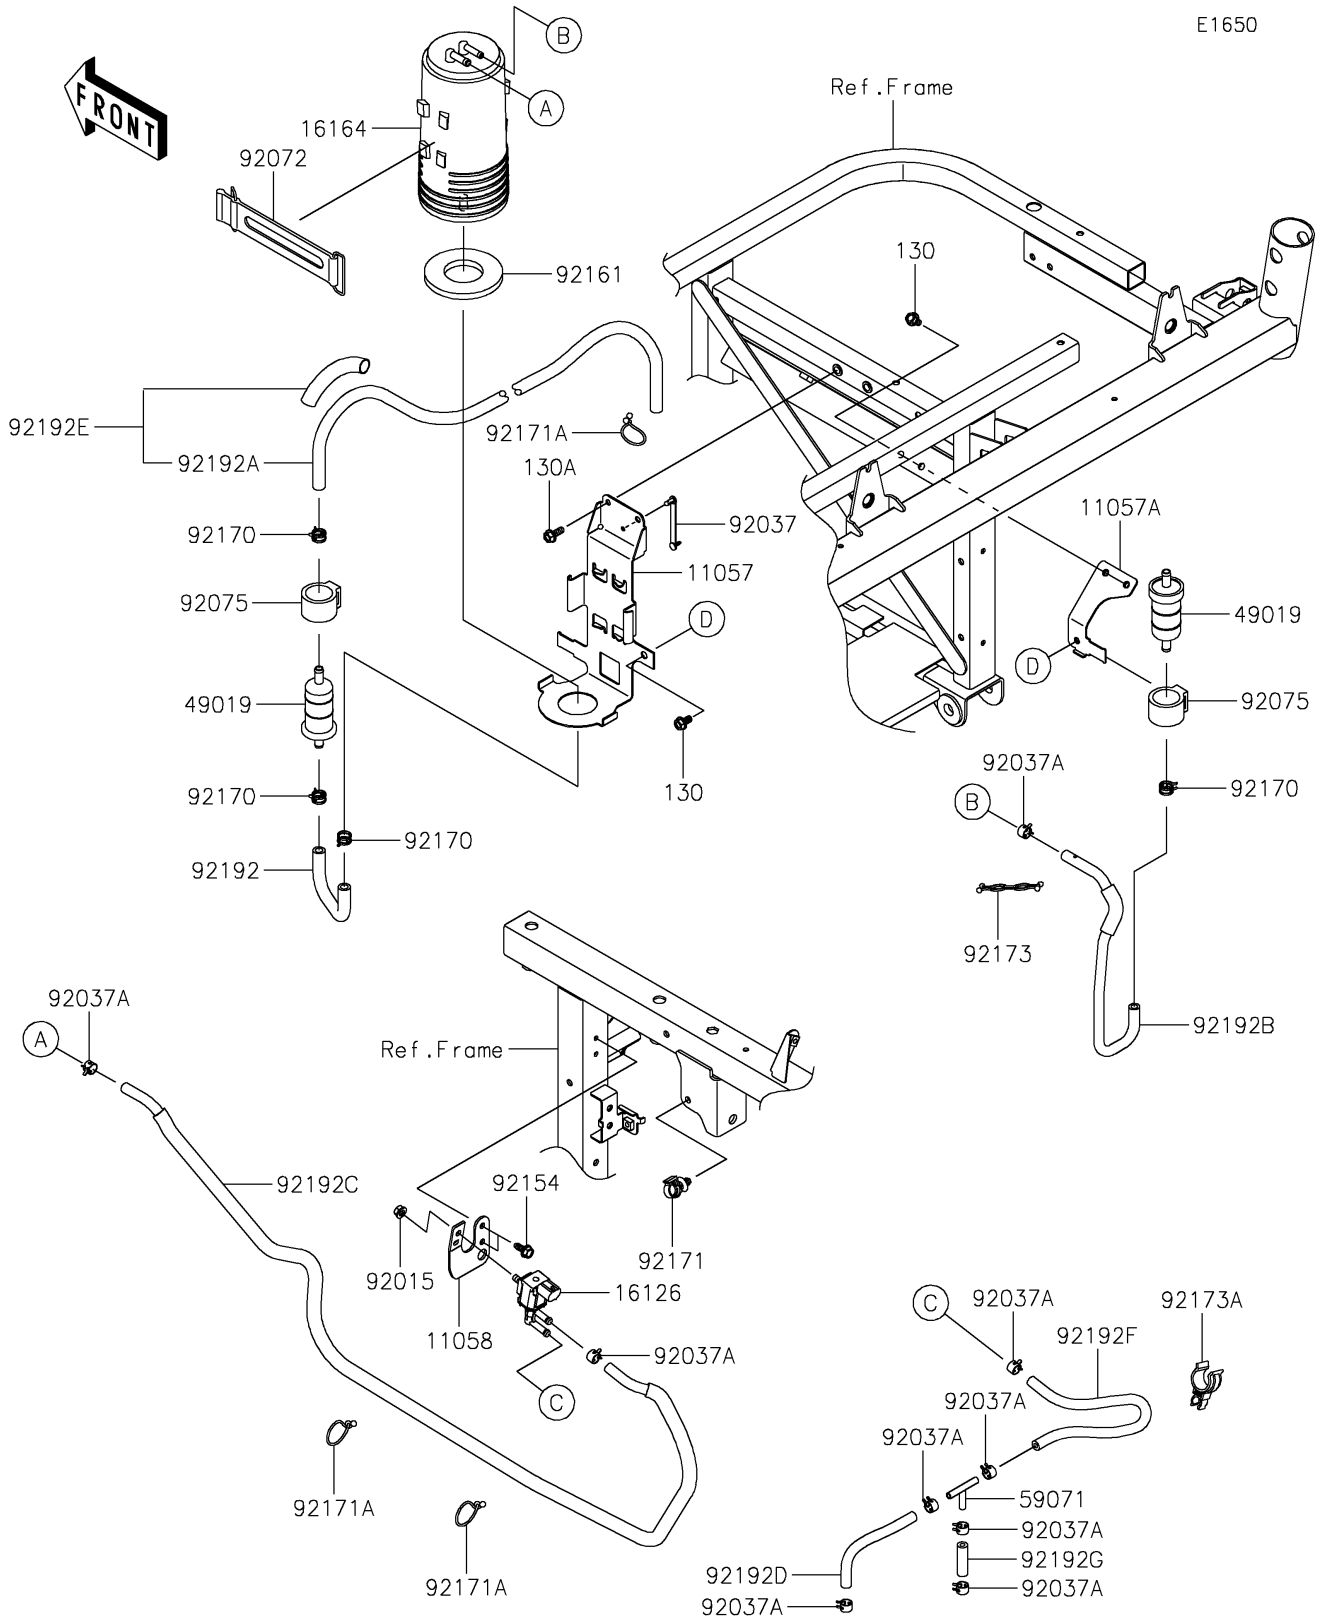

2025 MULE PRO-FX 1000 HD Edition

PARTS DIAGRAM

Fuel Evaporative System(CA)

2025 MULE PRO-FX 1000 HD Edition

PARTS LIST

Fuel Evaporative System(CA)

ITEM NAME	PART NUMBER	QUANTITY
-----------	-------------	----------
