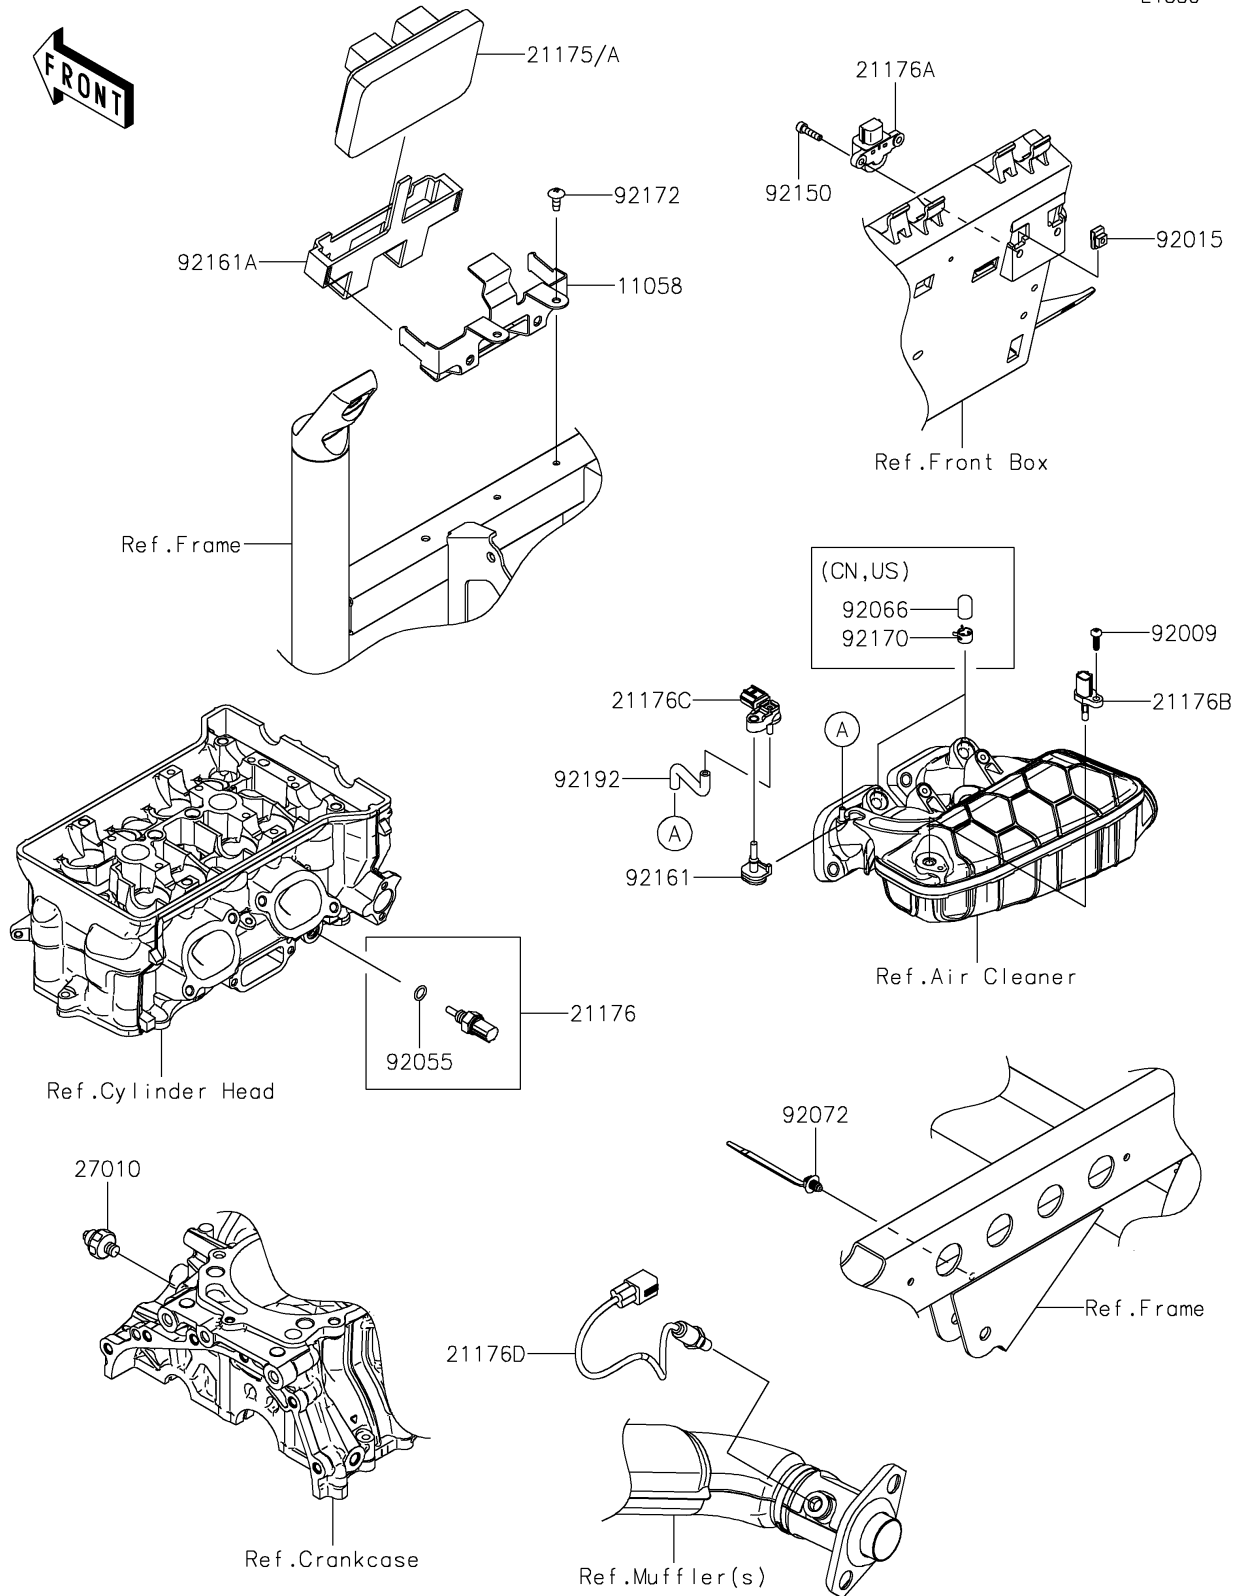

2025 MULE PRO-FX 1000 HD Edition

PARTS DIAGRAM

Fuel Injection

E1530

2025 MULE PRO-FX 1000 HD Edition

PARTS LIST Fuel Injection

ITEM NAME	PART NUMBER	QUANTITY
-----------	-------------	----------
