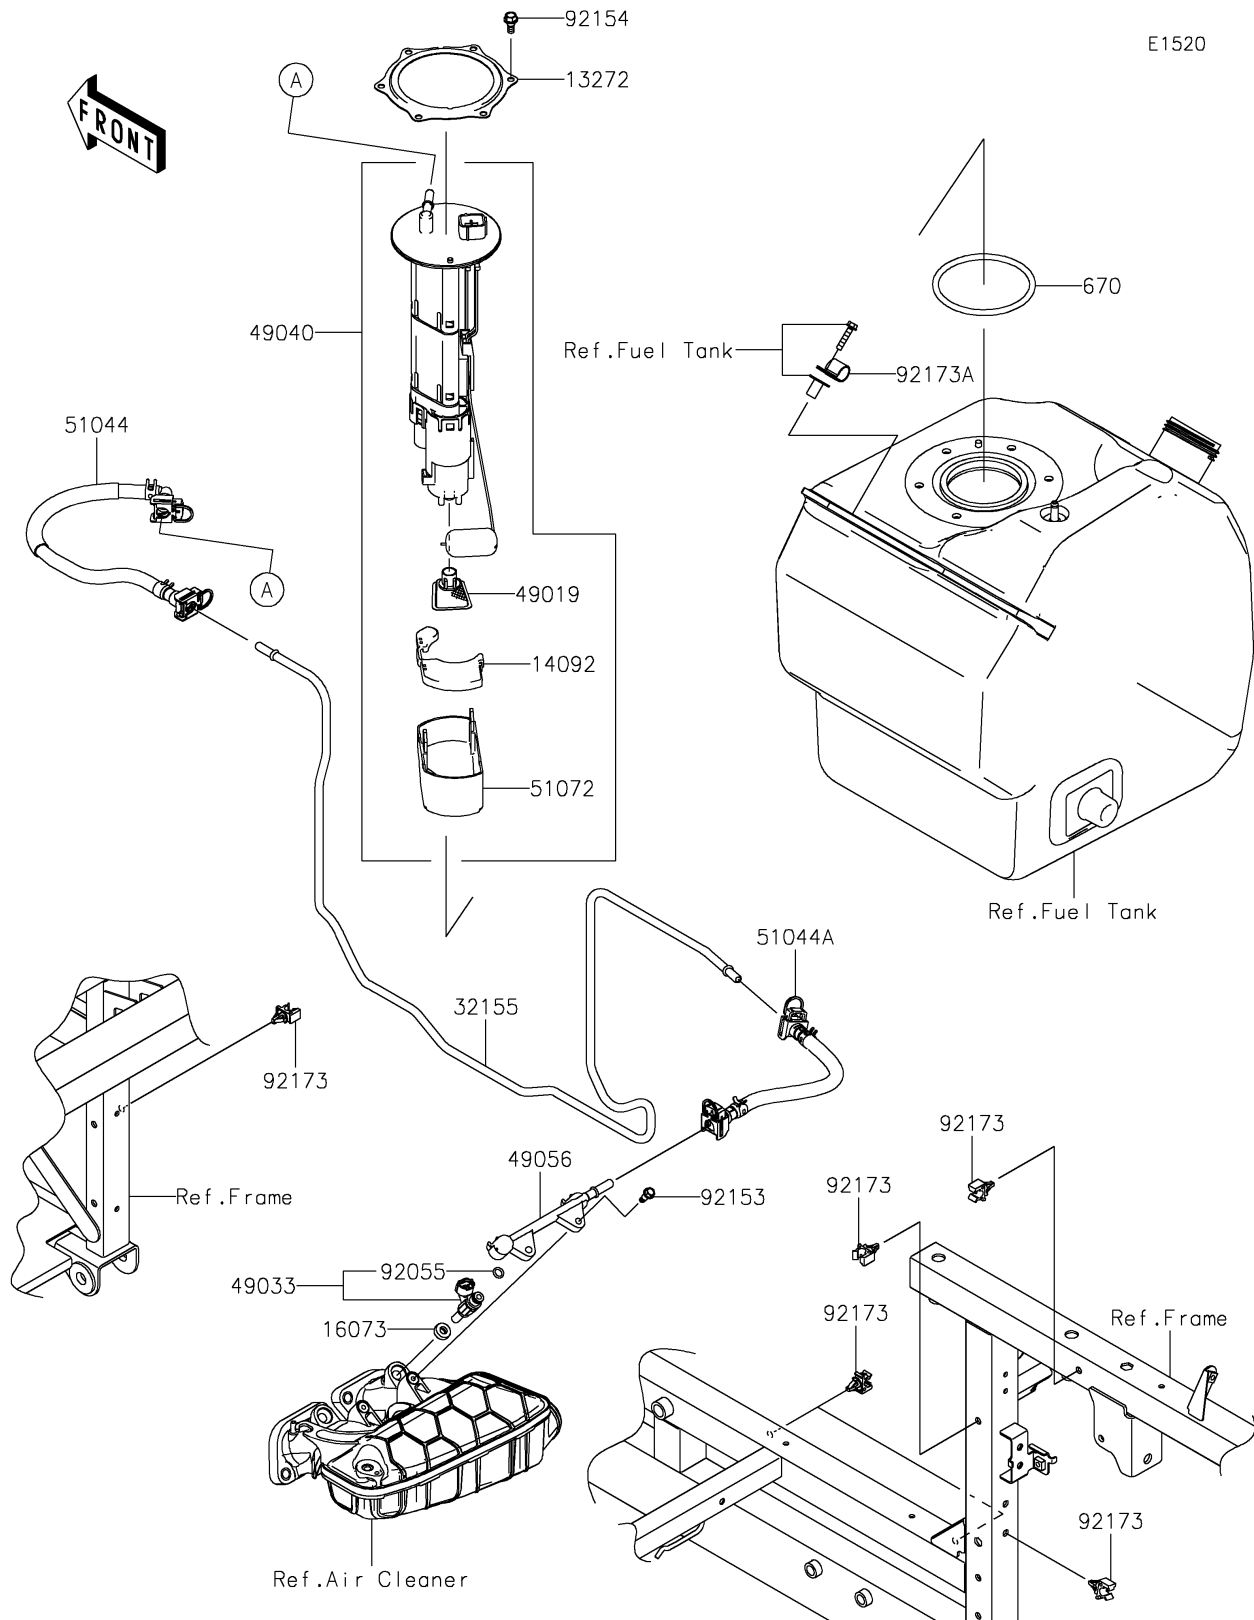

2025 MULE PRO-FX 1000 HD Edition

PARTS DIAGRAM

Fuel Pump

2025 MULE PRO-FX 1000 HD Edition

PARTS LIST

Fuel Pump

ITEM NAME	PART NUMBER	QUANTITY
-----------	-------------	----------
