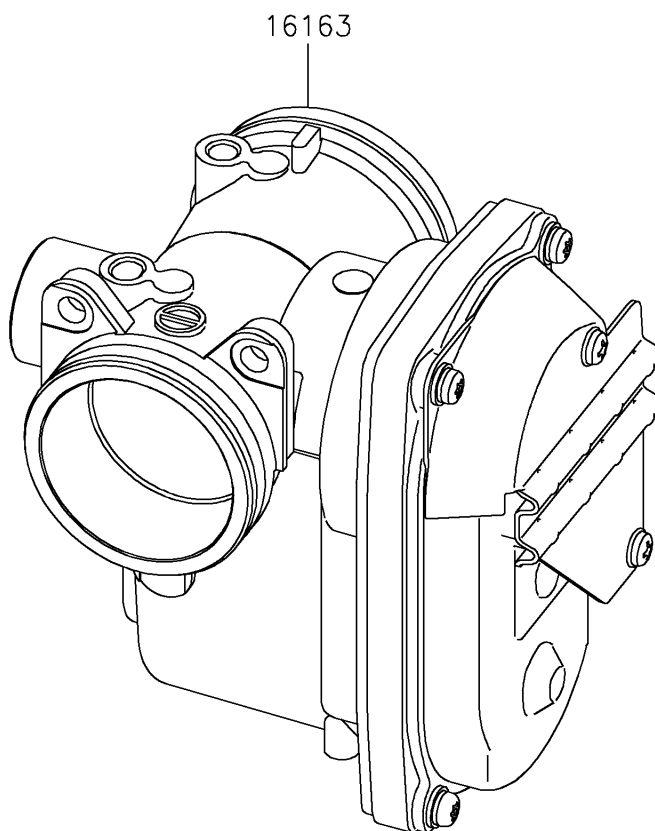

2026 MULE PRO-FX™ 1000 HD EDITION

Kawasaki
Let the Good Times Roll®

PARTS DIAGRAM

Throttle

E1510

2026 MULE PRO-FX™ 1000 HD EDITION

PARTS LIST

Throttle

ITEM NAME	PART NUMBER	QUANTITY
-----------	-------------	----------
