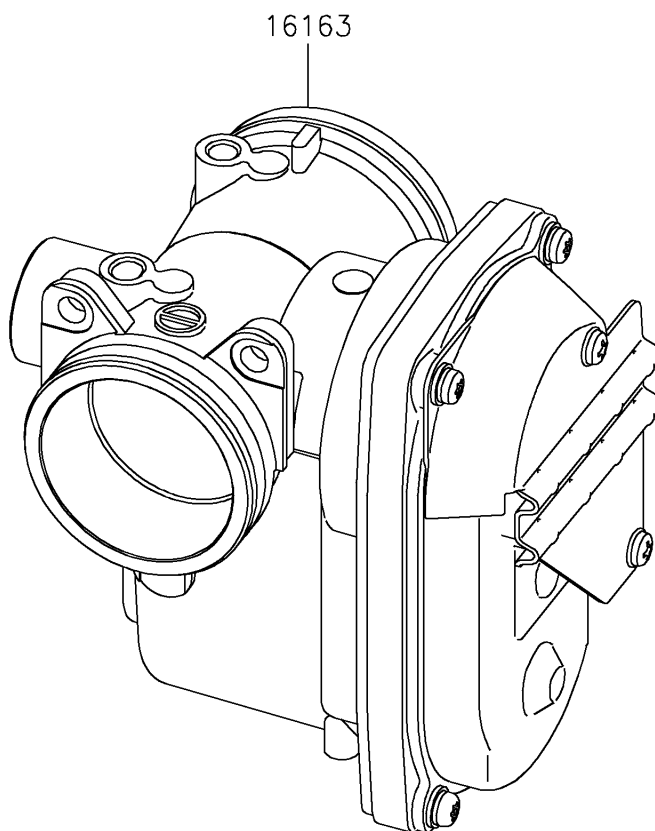

2025 MULE PRO-FX 1000 HD Edition

Kawasaki
Let the Good Times Roll®

PARTS DIAGRAM

Throttle

E1510

2025 MULE PRO-FX 1000 HD Edition

PARTS LIST

Throttle

ITEM NAME	PART NUMBER	QUANTITY
THROTTLE-ASSY (Ref # 16163)	16163-1301	1