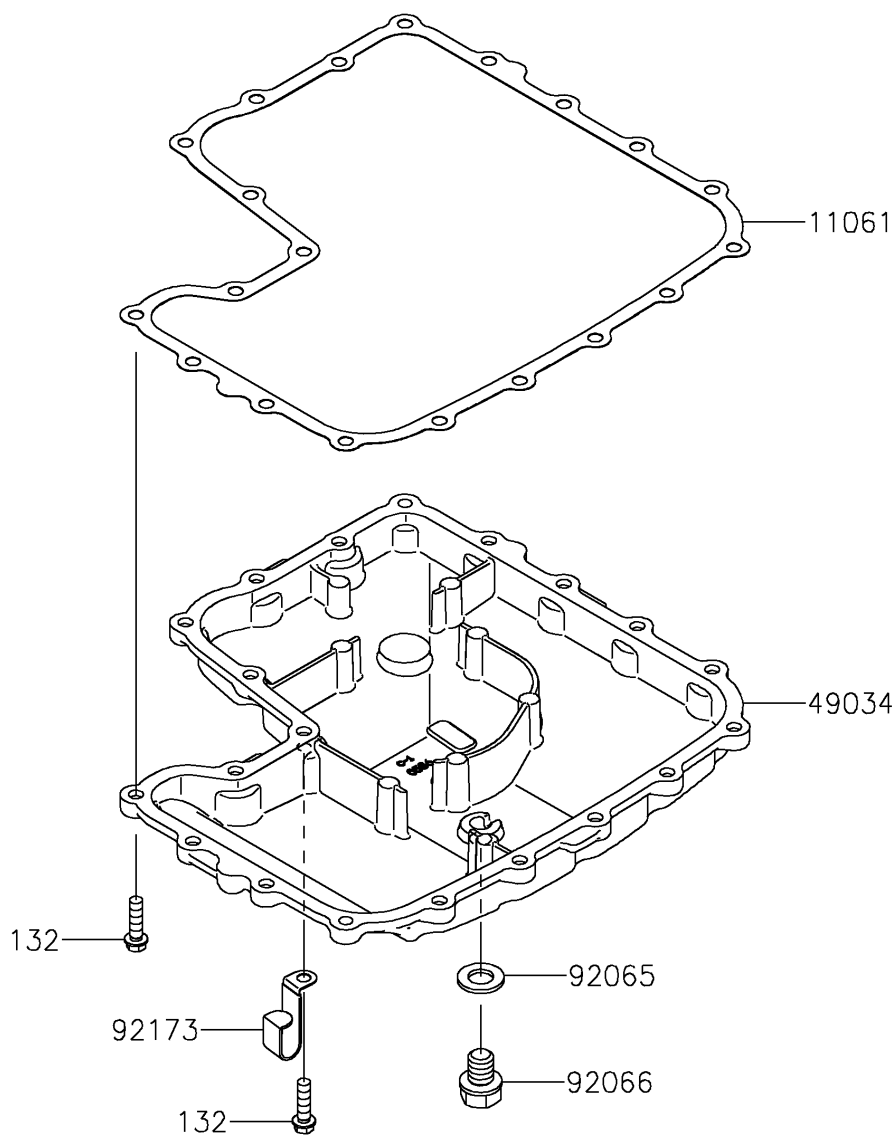

2026 MULE PRO-FX™ 1000 HD EDITION

PARTS DIAGRAM

Oil Pan

E1434

2026 MULE PRO-FX™ 1000 HD EDITION

Kawasaki
Let the Good Times Roll®

PARTS LIST

Oil Pan

ITEM NAME	PART NUMBER	QUANTITY
-----------	-------------	----------
