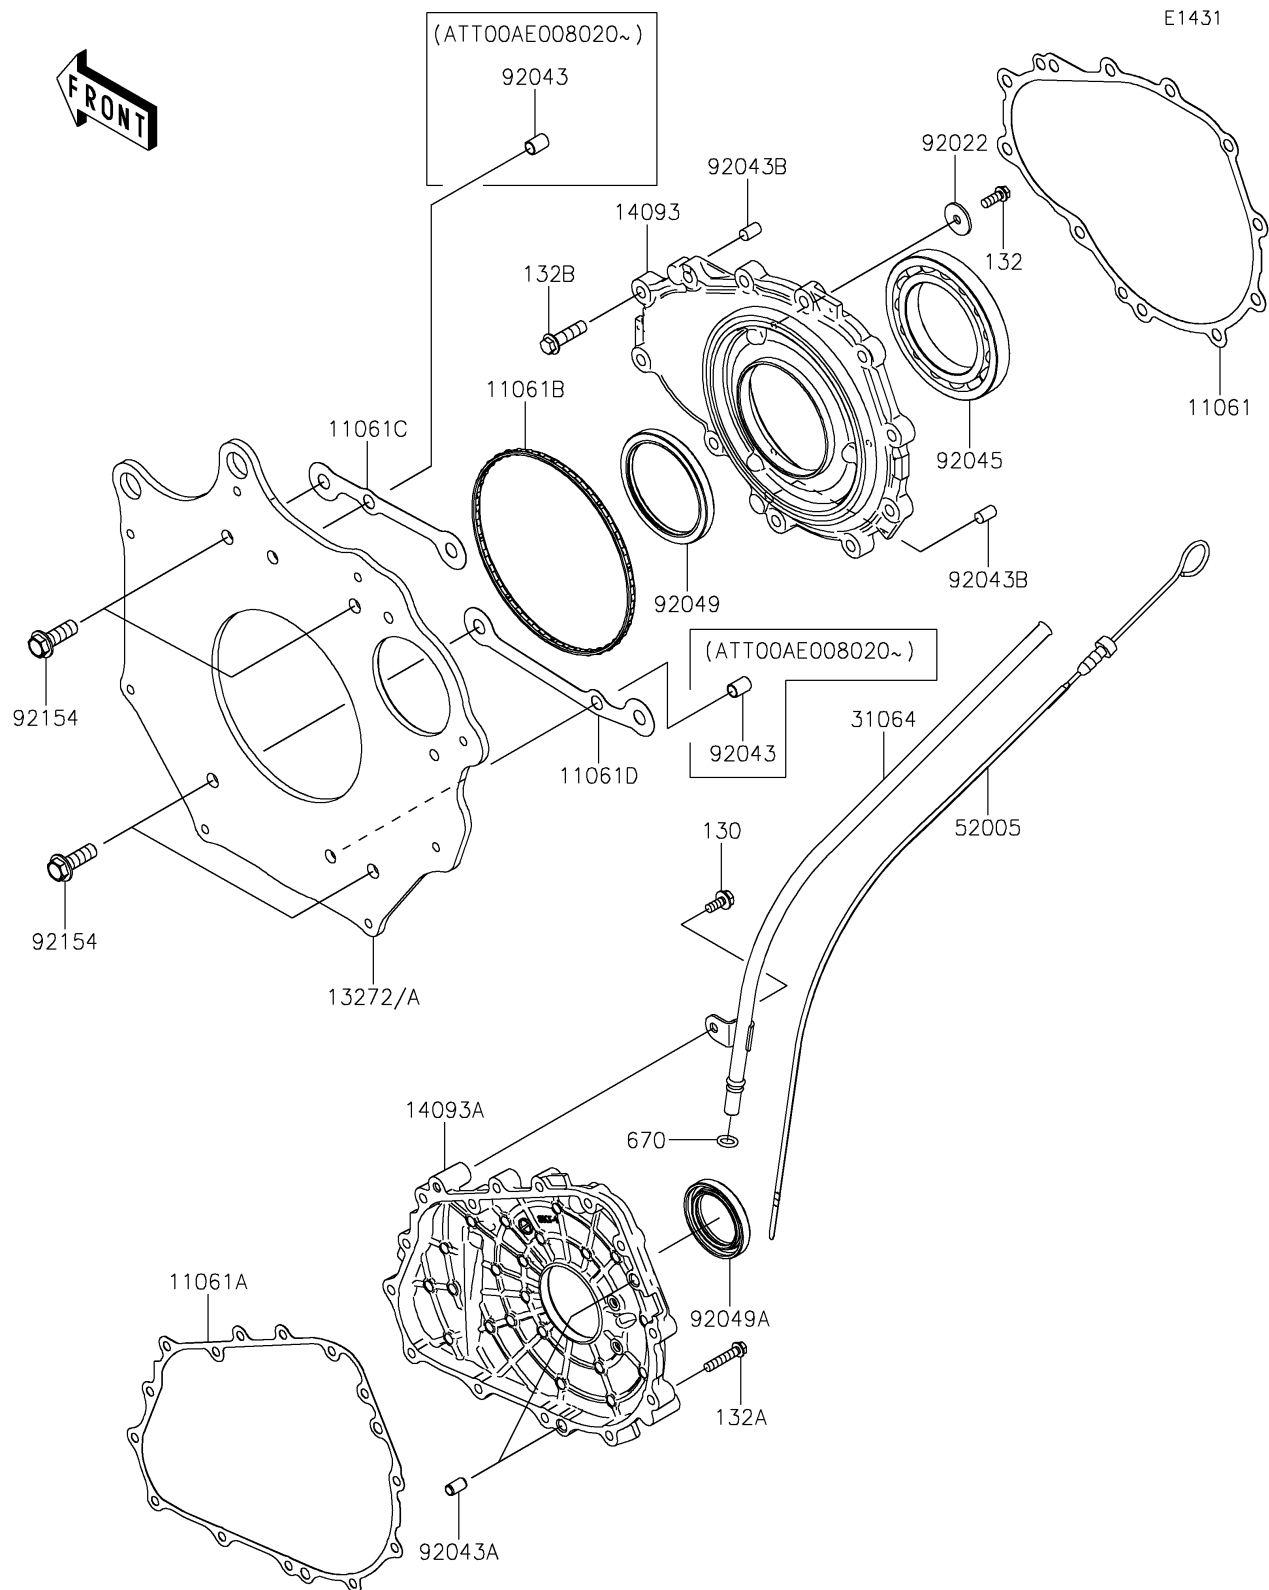

2025 MULE PRO-FX 1000 HD Edition

PARTS DIAGRAM

Engine Cover(s)

2025 MULE PRO-FX 1000 HD Edition

PARTS LIST

Engine Cover(s)

ITEM NAME	PART NUMBER	QUANTITY
-----------	-------------	----------
