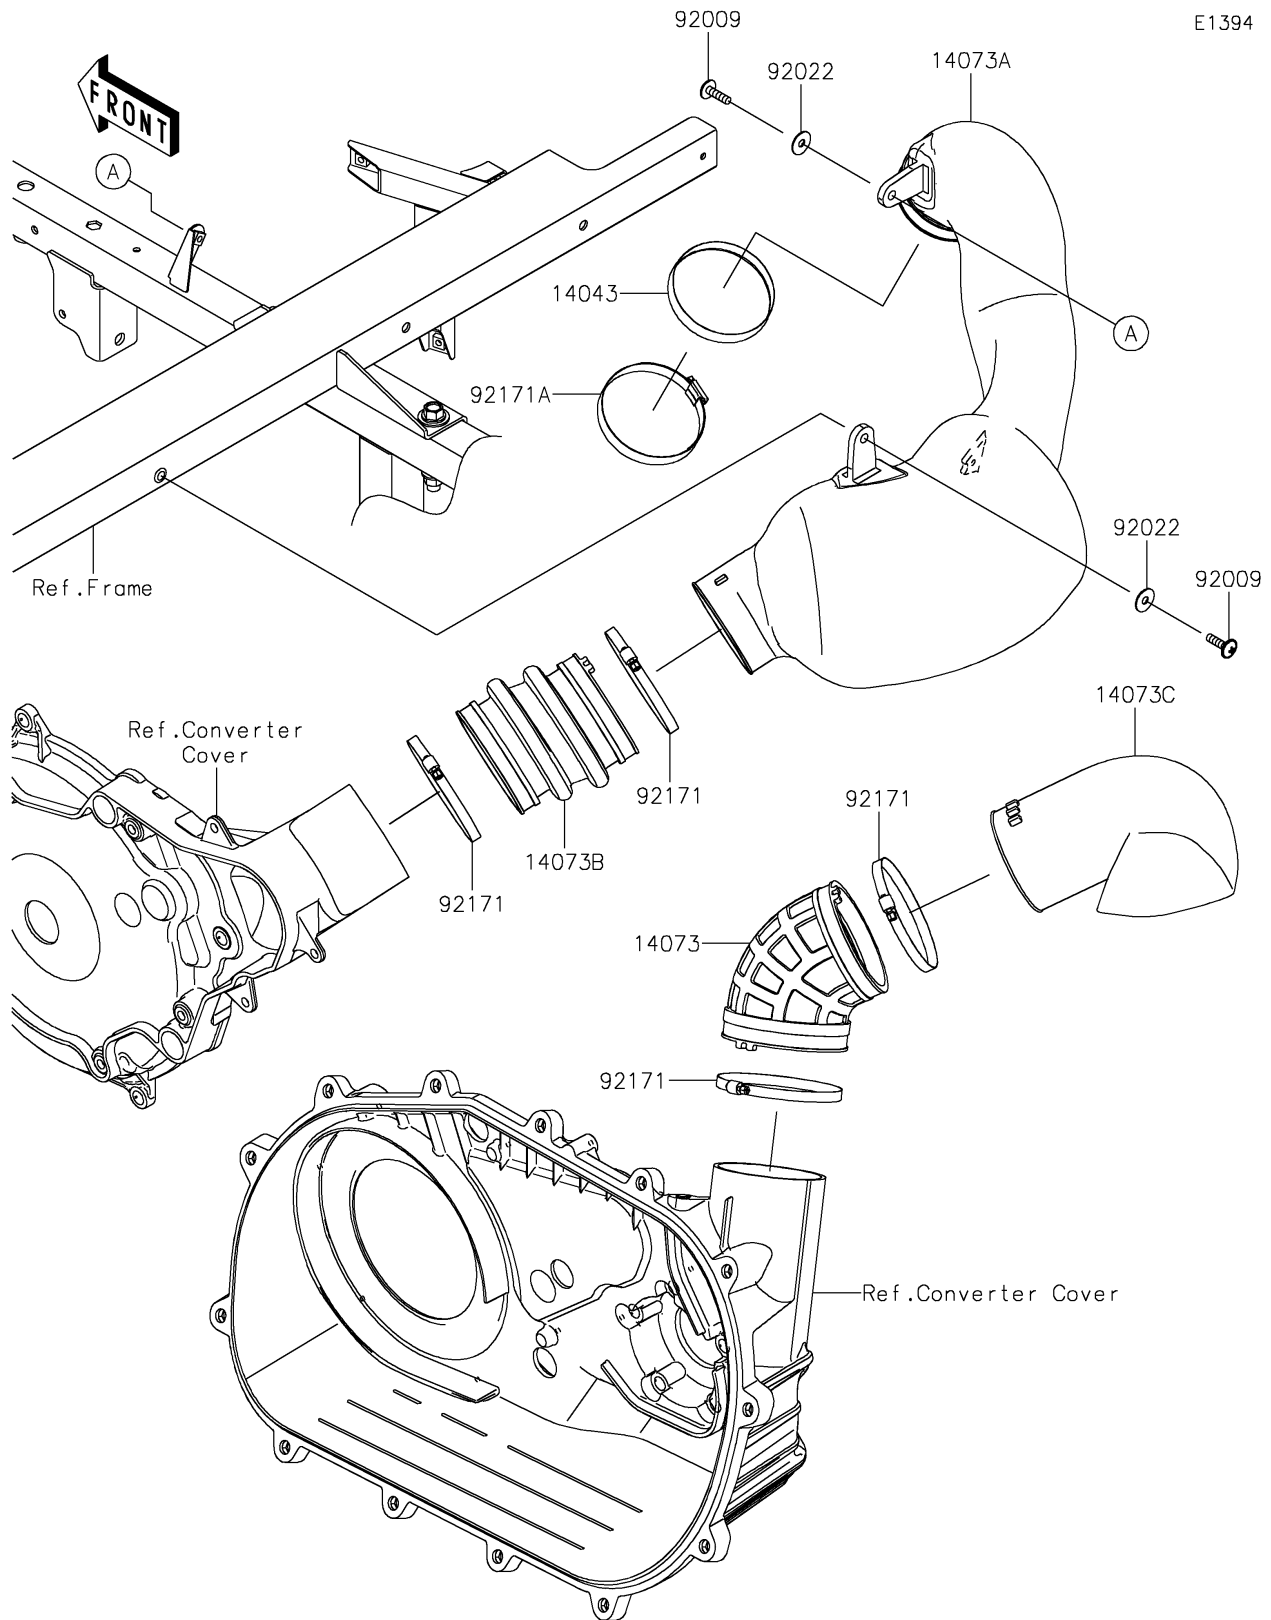

2025 MULE PRO-FX 1000 HD Edition

PARTS DIAGRAM

Air Cleaner-Belt Converter

2025 MULE PRO-FX 1000 HD Edition

PARTS LIST

Air Cleaner-Belt Converter

ITEM NAME	PART NUMBER	QUANTITY
-----------	-------------	----------
