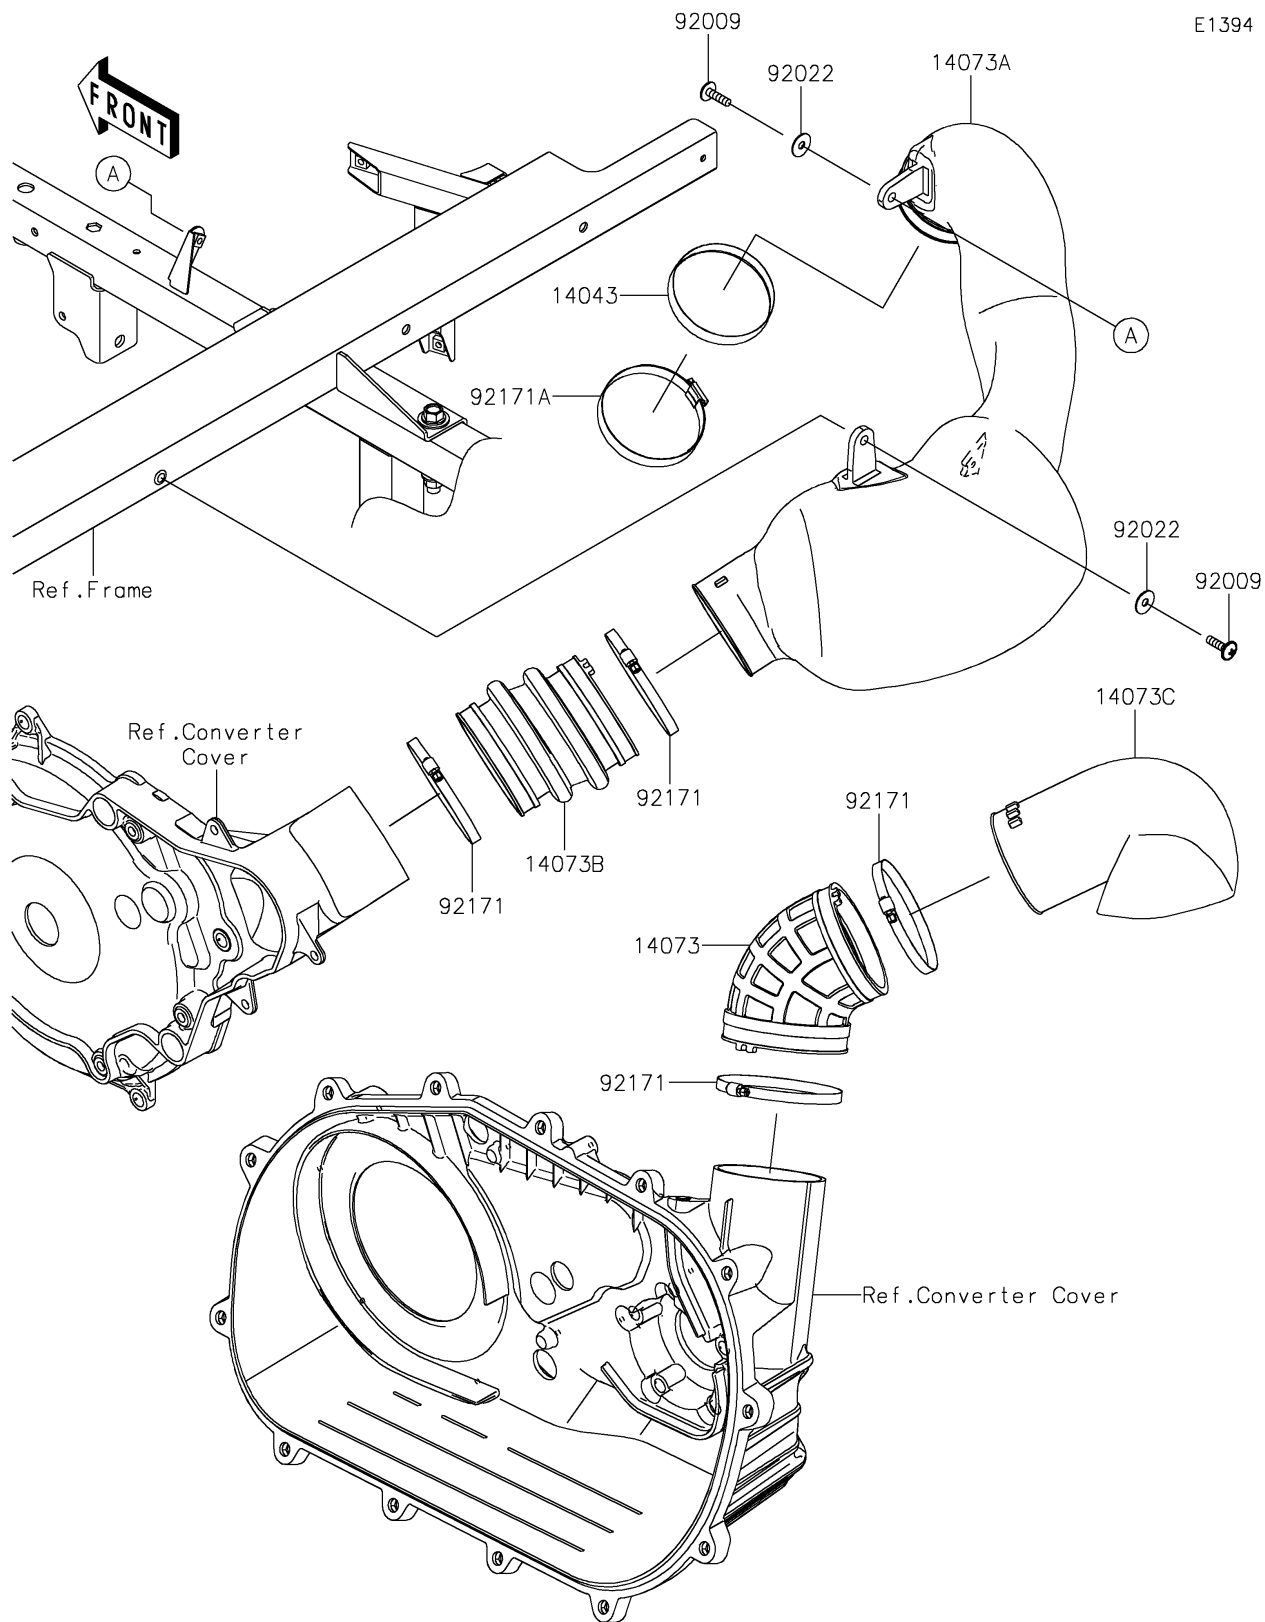

2024 MULE PRO-FX™ 1000 HD EDITION

PARTS DIAGRAM

Air Cleaner-Belt Converter

2024 MULE PRO-FX™ 1000 HD EDITION

Kawasaki
Let the Good Times Roll®

PARTS LIST

Air Cleaner-Belt Converter

| ITEM NAME | PART NUMBER | QUANTITY |
|-------------------------------------|-------------|----------|
| FILTER (Ref # 14043) | 14043-0013 | 1 |
| DUCT,EXHAUST (Ref # 14073) | 14073-0788 | 1 |
| DUCT,INTAKE (Ref # 14073A) | 14073-0789 | 1 |
| DUCT,INTAKE (Ref # 14073B) | 14073-0790 | 1 |
| DUCT,EXHAUST (Ref # 14073C) | 14073-1886 | 1 |
| SCREW,6X22 (Ref # 92009) | 92009-1441 | 2 |
| WASHER,PLAIN,6.5X20X1 (Ref # 92022) | 92022-165 | 2 |
| CLAMP (Ref # 92171) | 92171-1383 | 4 |
| CLAMP (Ref # 92171A) | 92171-3716 | 1 |