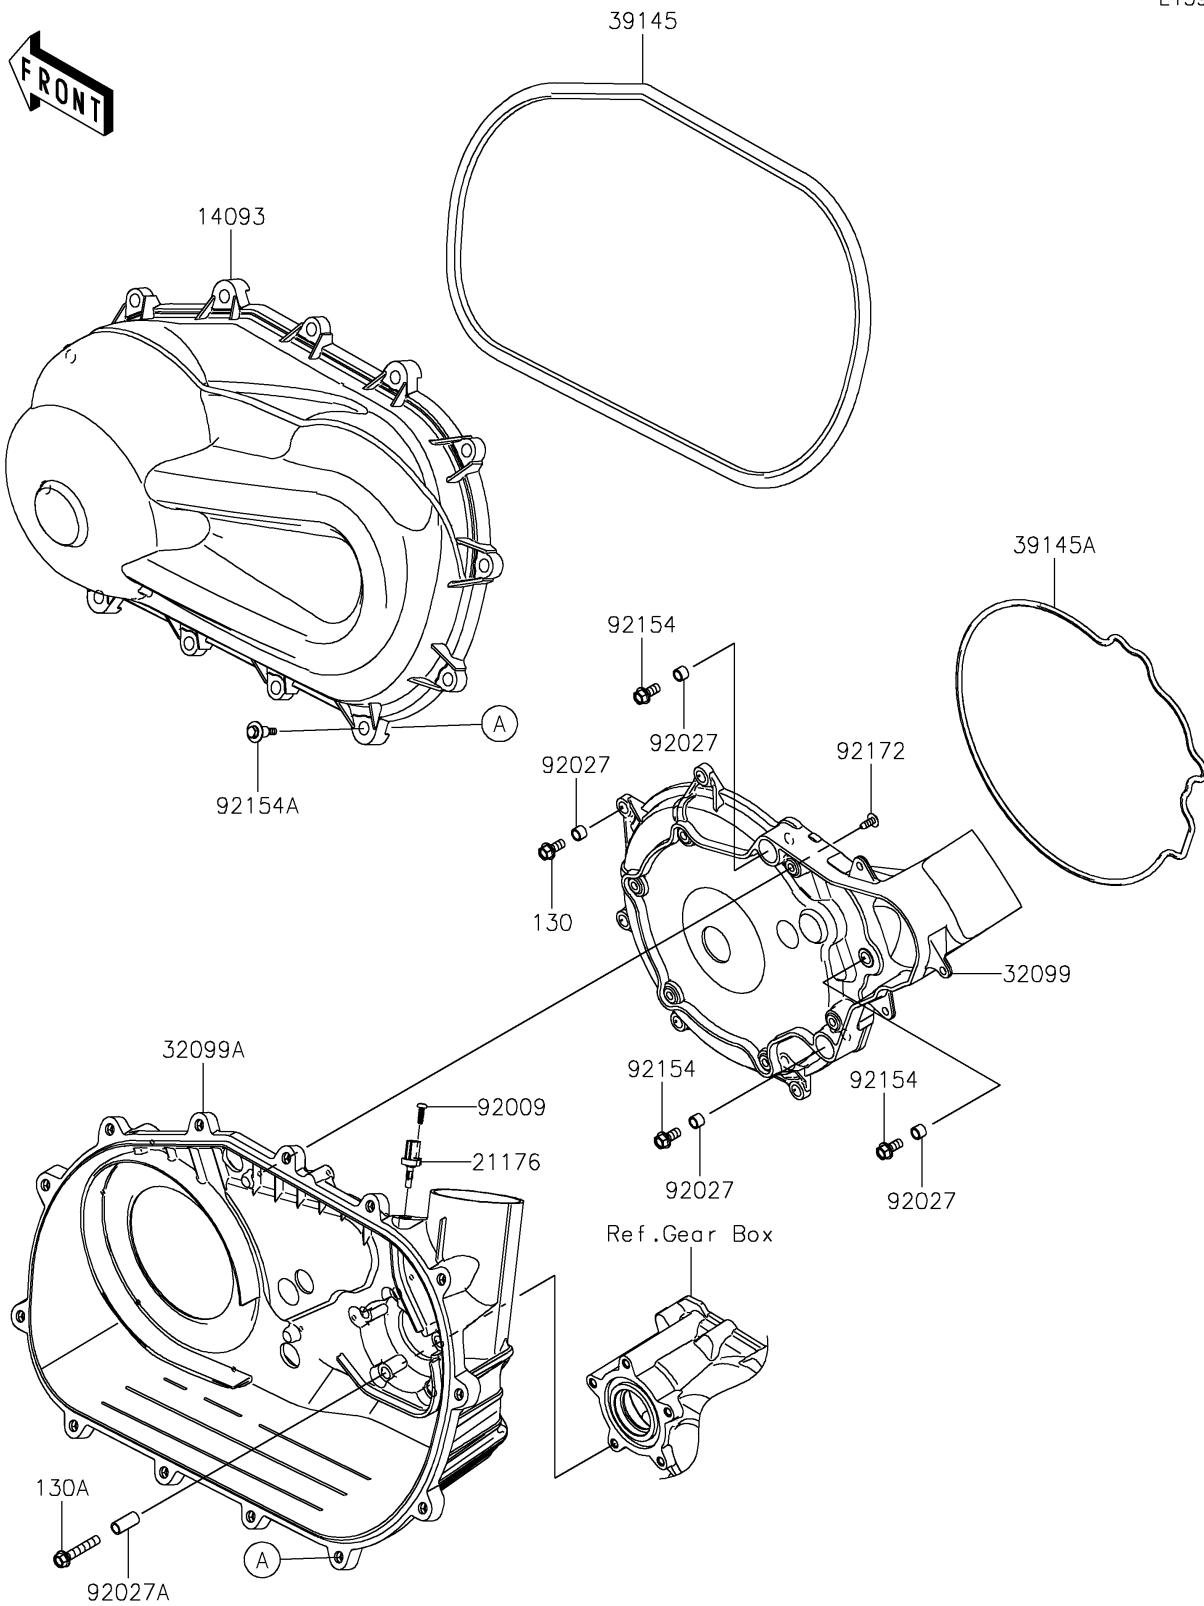

2025 MULE PRO-FX 1000 HD Edition

PARTS DIAGRAM

Converter Cover

E1393

2025 MULE PRO-FX 1000 HD Edition

PARTS LIST

Converter Cover

ITEM NAME	PART NUMBER	QUANTITY
-----------	-------------	----------
