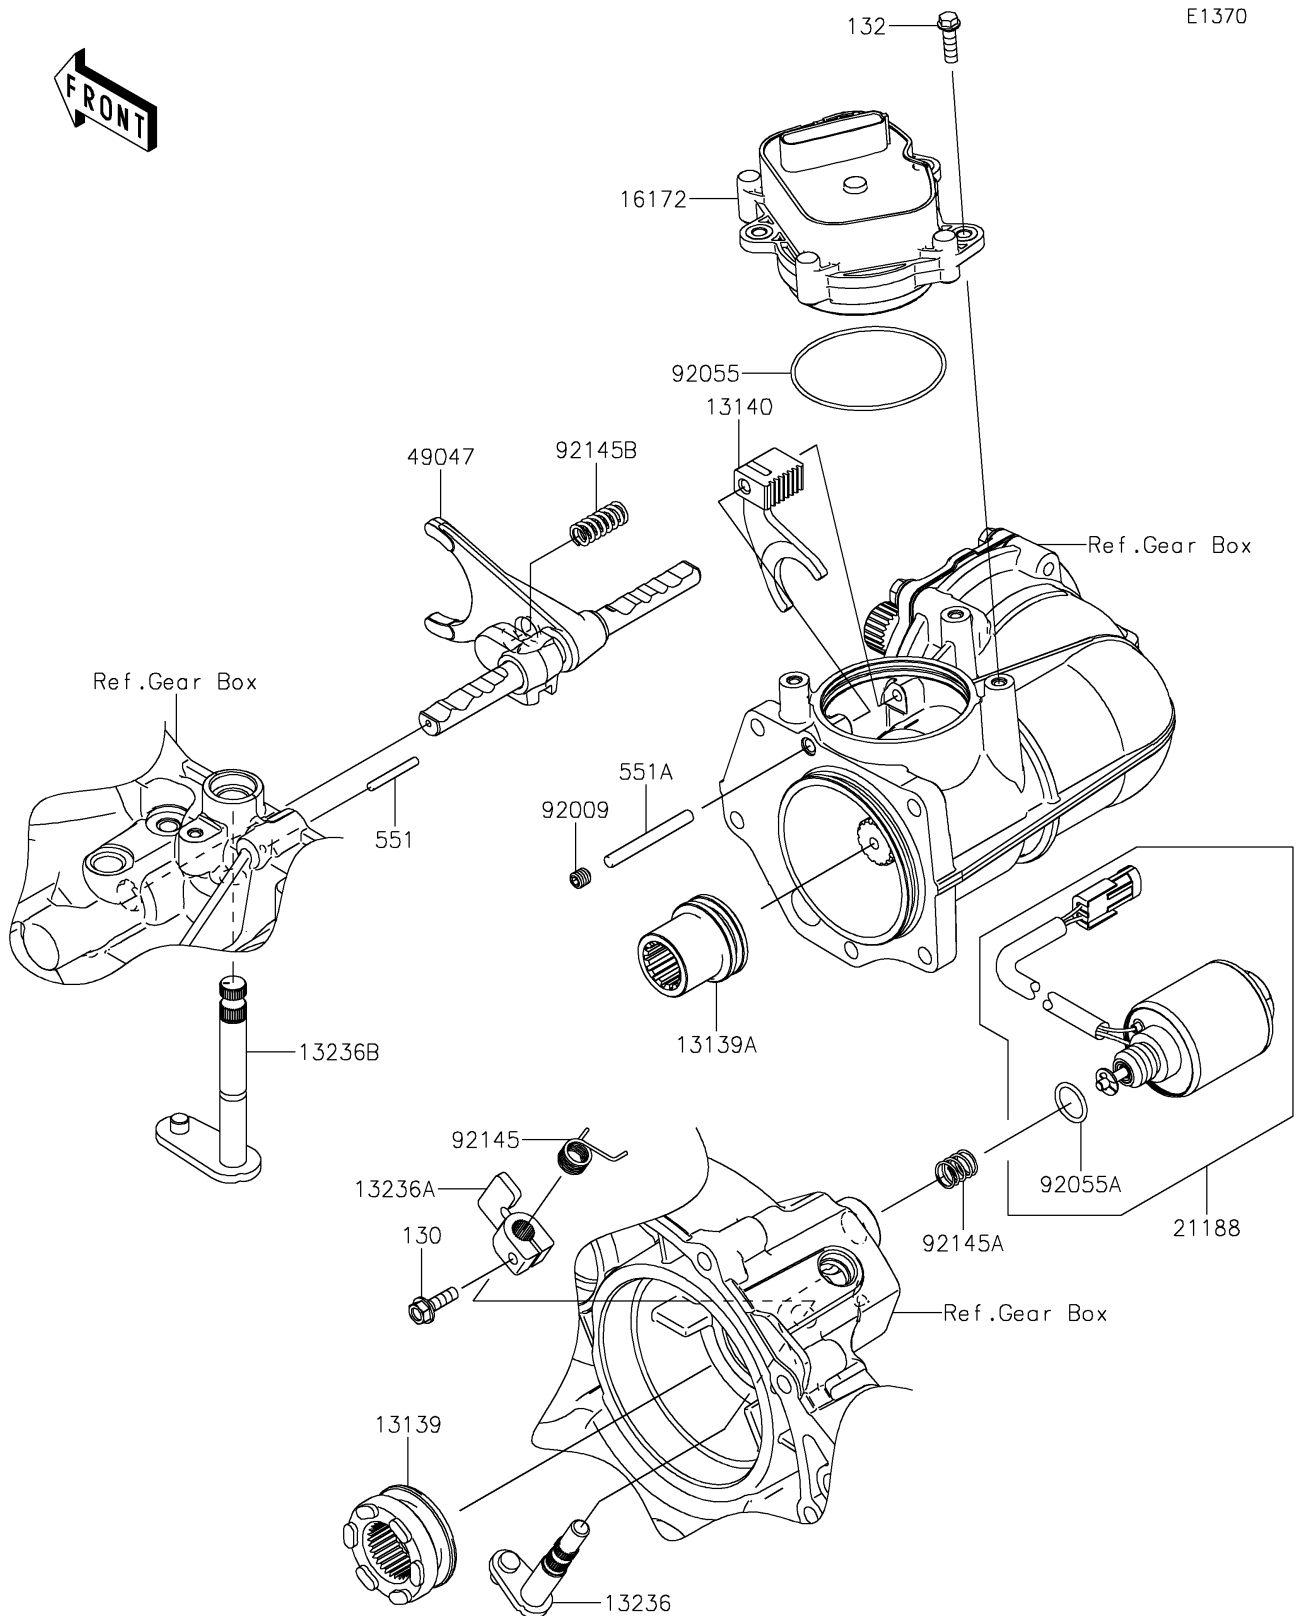

2025 MULE PRO-FX 1000 HD Edition

PARTS DIAGRAM

Gear Change Mechanism

2025 MULE PRO-FX 1000 HD Edition

PARTS LIST

Gear Change Mechanism

ITEM NAME	PART NUMBER	QUANTITY
-----------	-------------	----------
