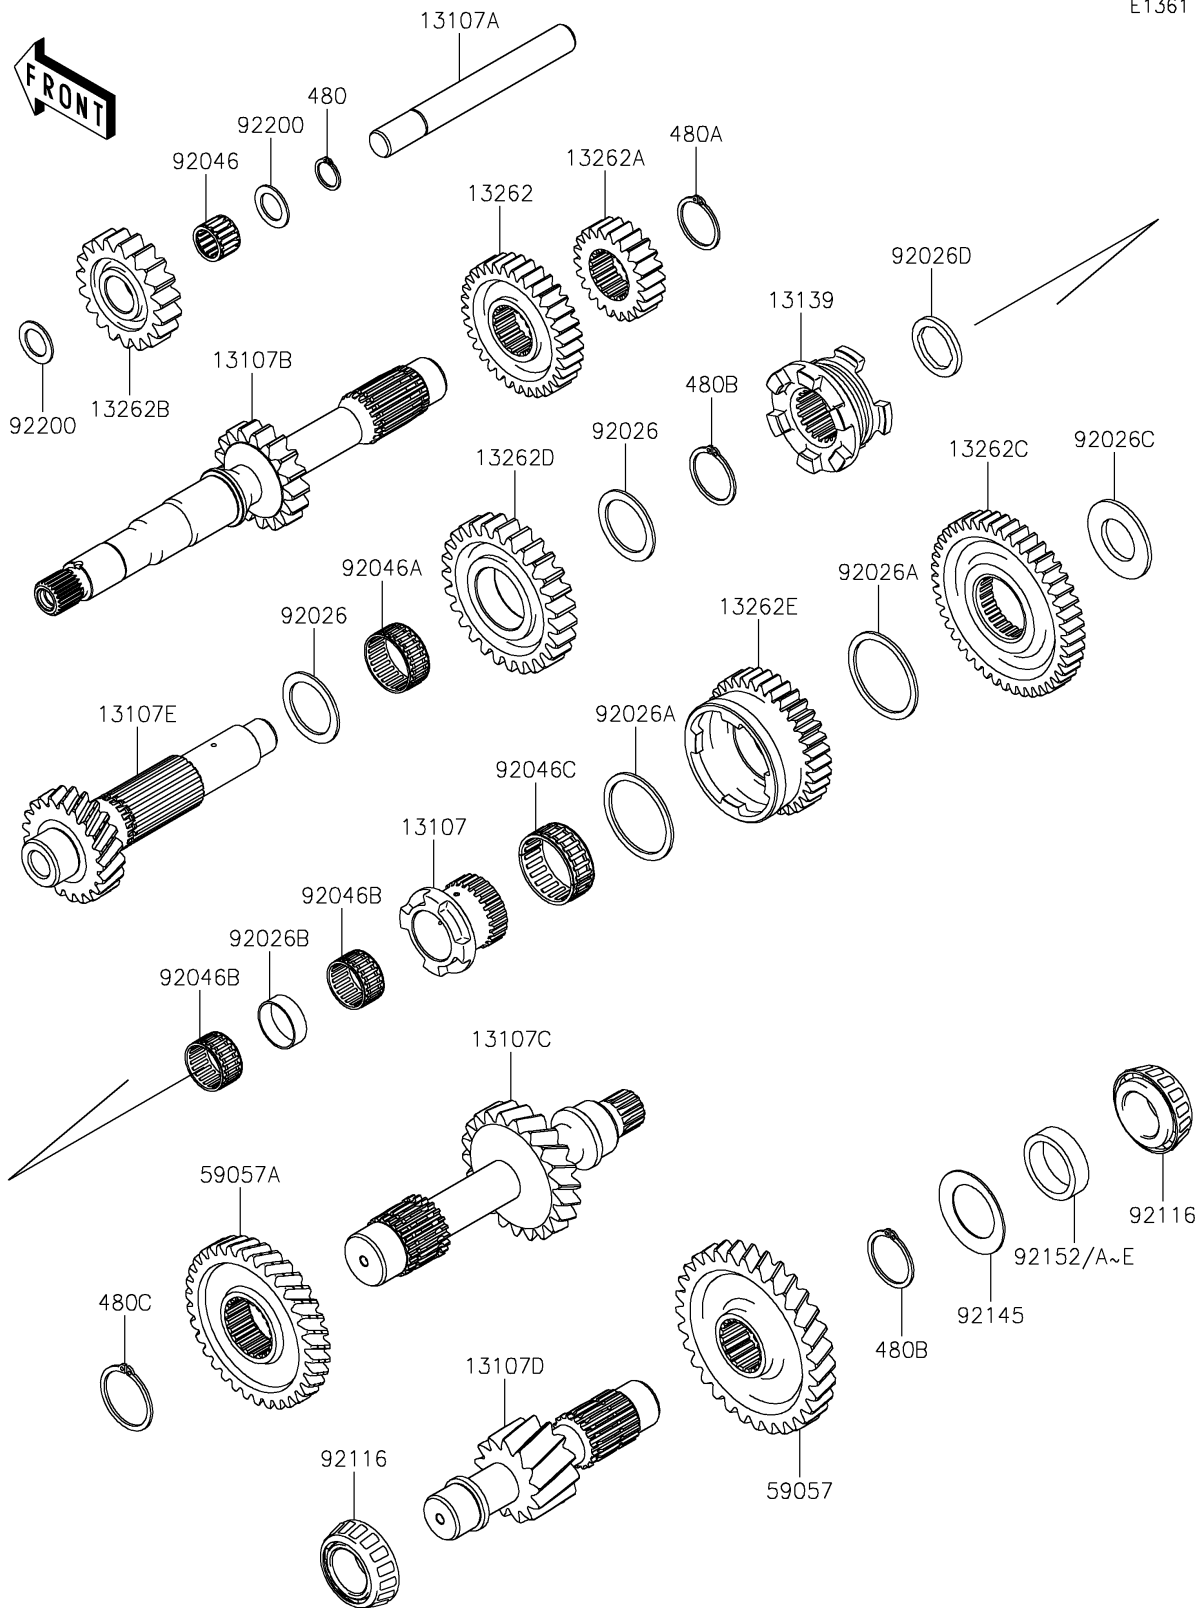

2026 MULE PRO-FX™ 1000 HD EDITION

PARTS DIAGRAM

Transmission

E1361

2026 MULE PRO-FX™ 1000 HD EDITION

PARTS LIST

Transmission

ITEM NAME	PART NUMBER	QUANTITY
-----------	-------------	----------
