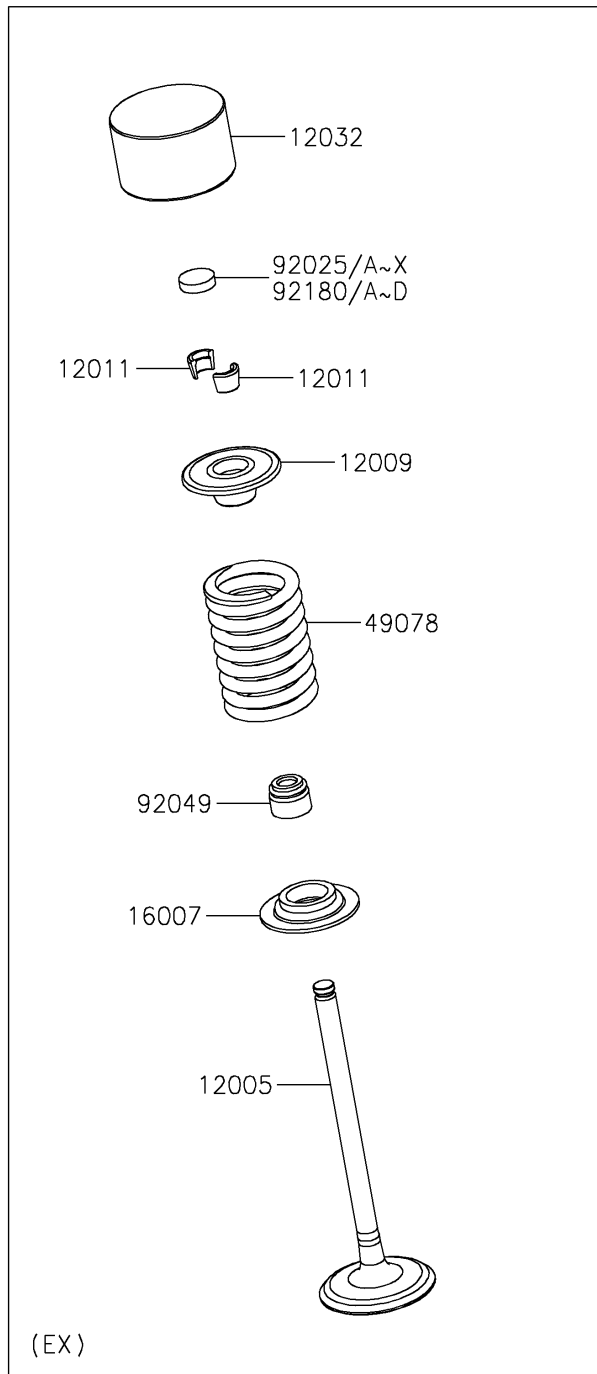

2026 MULE PRO-FX™ 1000 HD EDITION

PARTS DIAGRAM

Valve(s)

E1210

2026 MULE PRO-FX™ 1000 HD EDITION

Kawasaki
Let the Good Times Roll®

PARTS LIST

Valve(s)

ITEM NAME

PART NUMBER

QUANTITY
