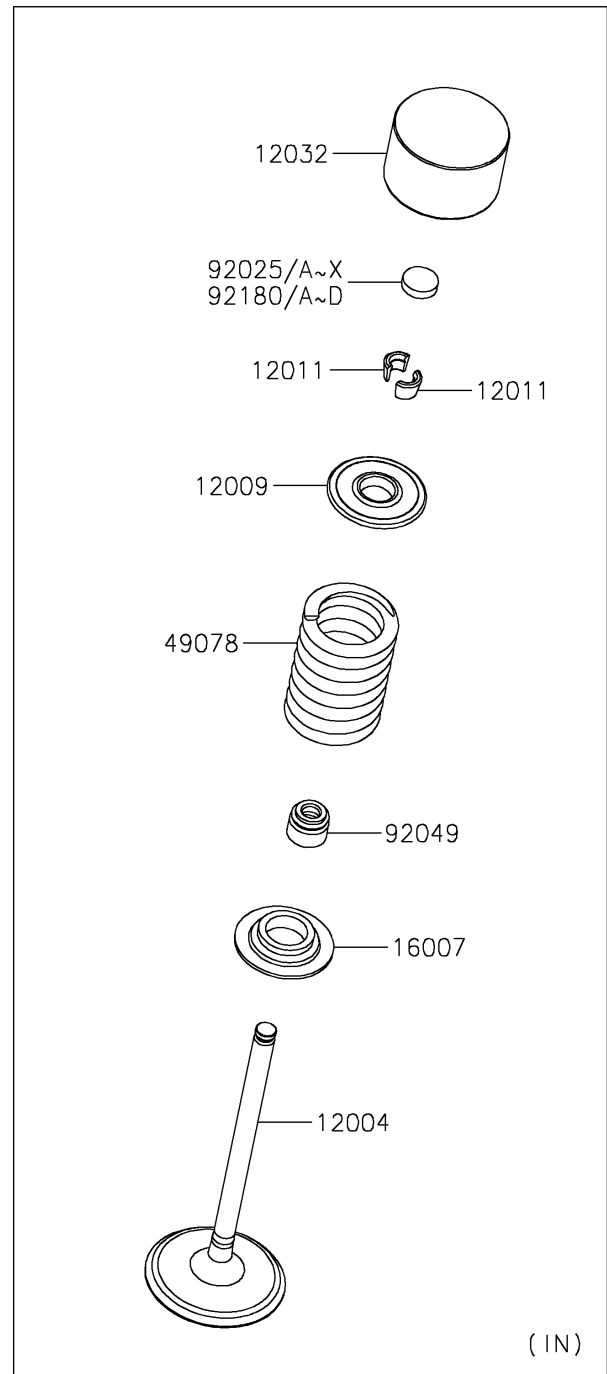

2026 MULE PRO-FX™ 1000 HD EDITION

PARTS DIAGRAM

Valve(s)

E1210

2026 MULE PRO-FX™ 1000 HD EDITION

Kawasaki
Let the Good Times Roll®

PARTS LIST

Valve(s)

ITEM NAME

PART NUMBER

QUANTITY
