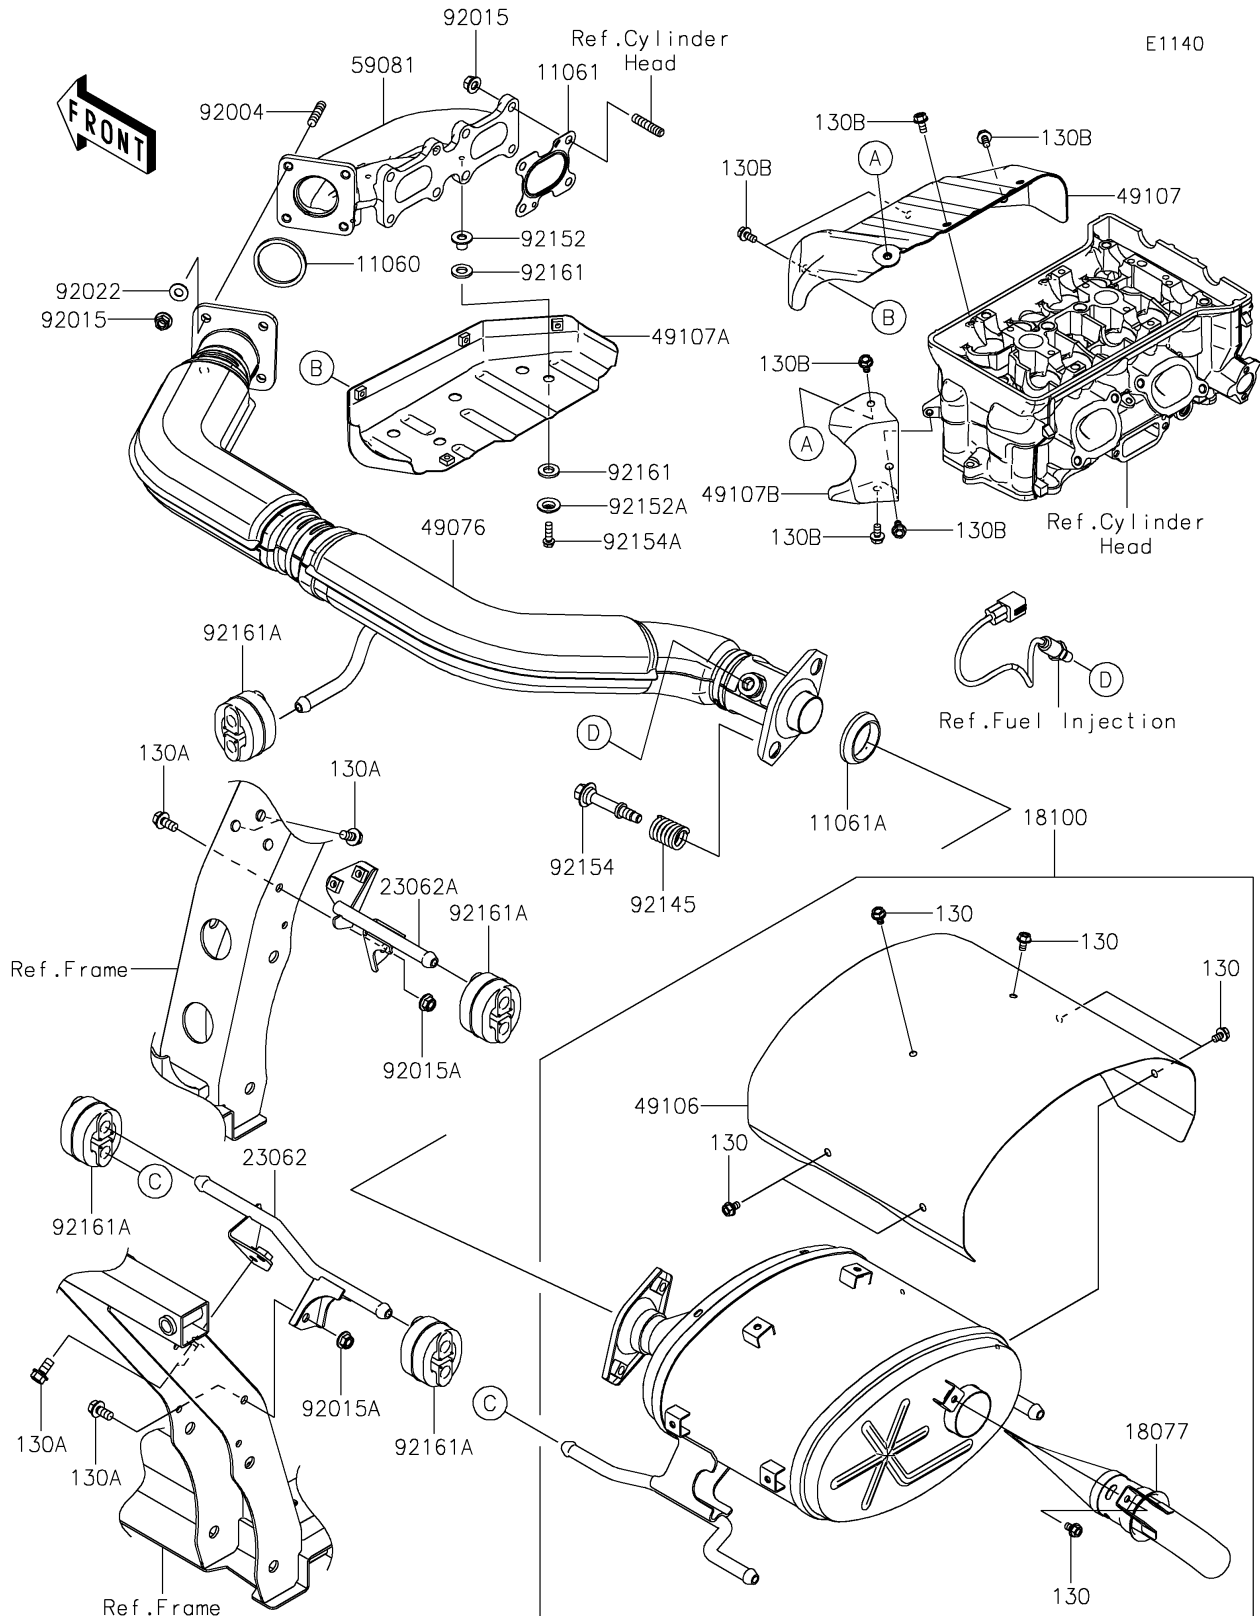

2026 MULE PRO-FX™ 1000 HD EDITION

PARTS DIAGRAM

Muffler(s)

2026 MULE PRO-FX™ 1000 HD EDITION

Kawasaki
Let the Good Times Roll®

PARTS LIST

Muffler(s)

ITEM NAME

PART NUMBER

QUANTITY
