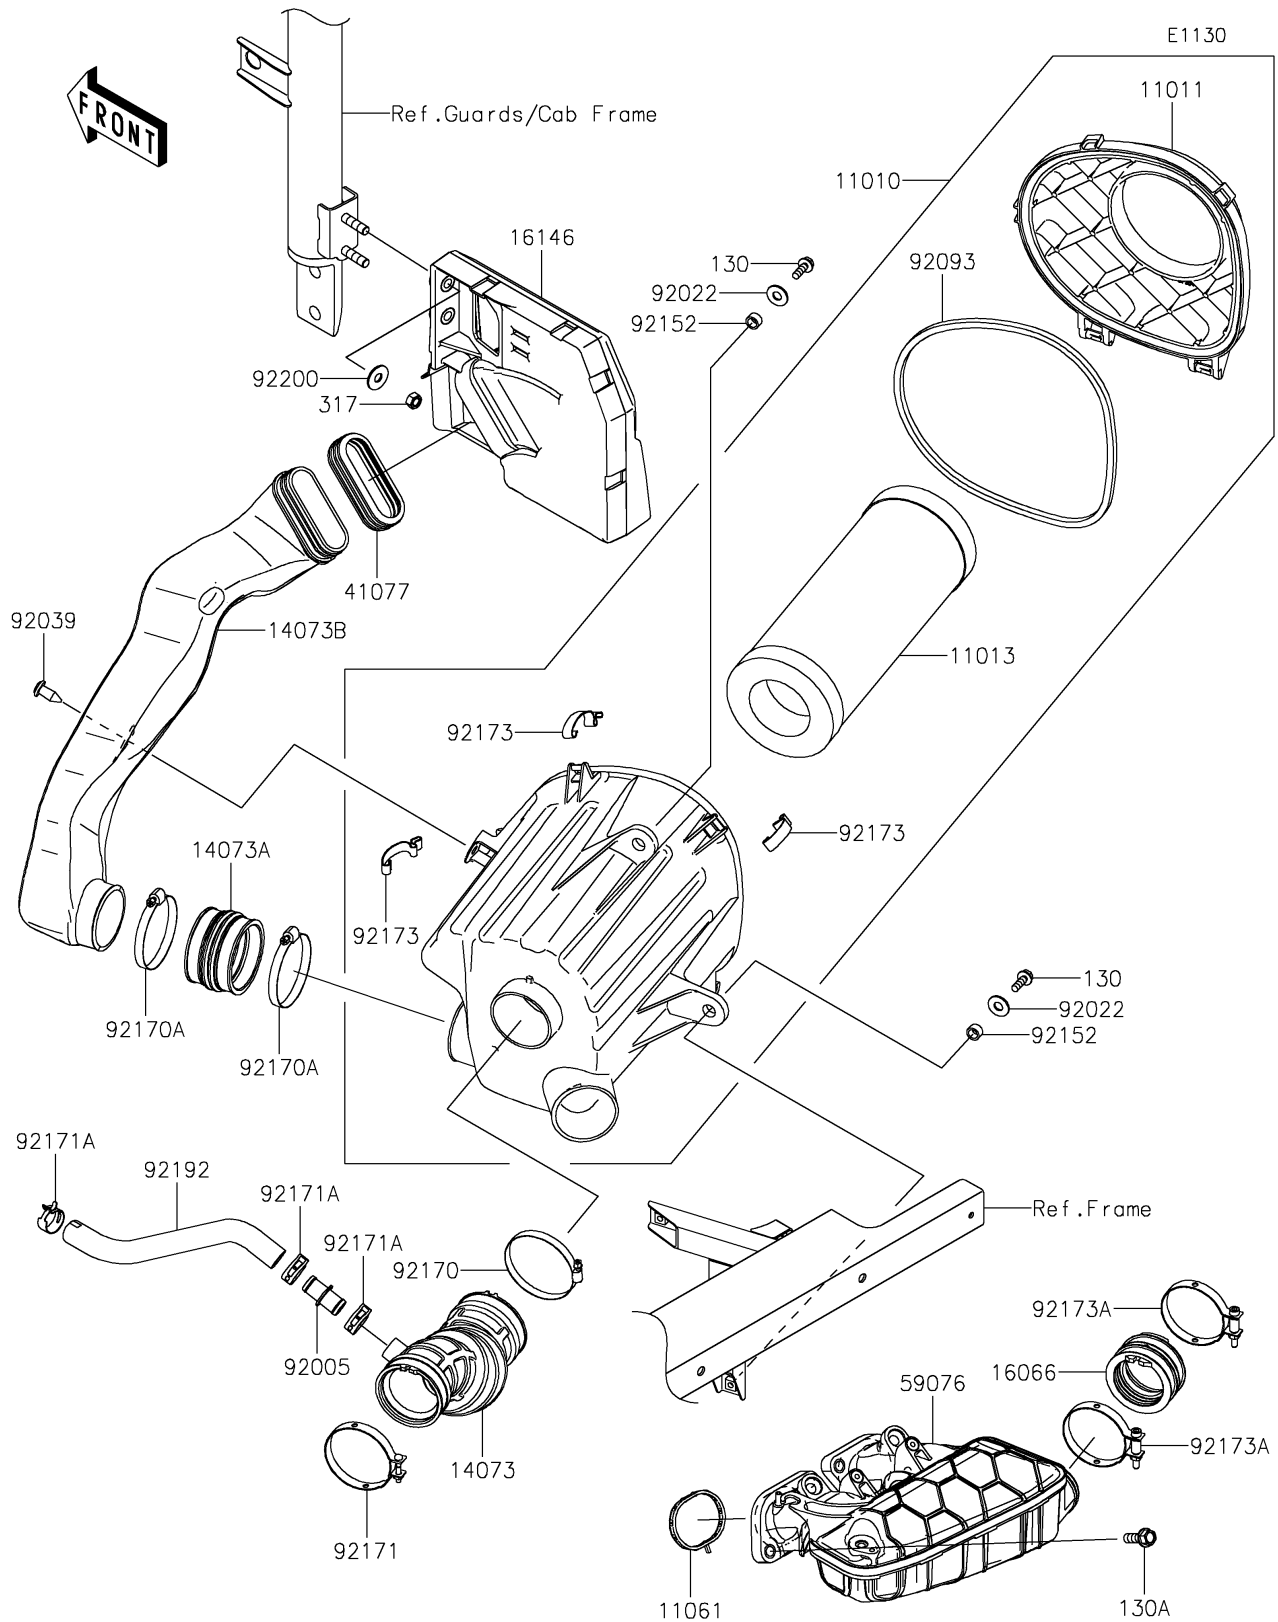

2025 MULE PRO-FX 1000 HD Edition

PARTS DIAGRAM

Air Cleaner

2025 MULE PRO-FX 1000 HD Edition

Kawasaki
Let the Good Times Roll®

PARTS LIST

Air Cleaner

ITEM NAME	PART NUMBER	QUANTITY
-----------	-------------	----------
