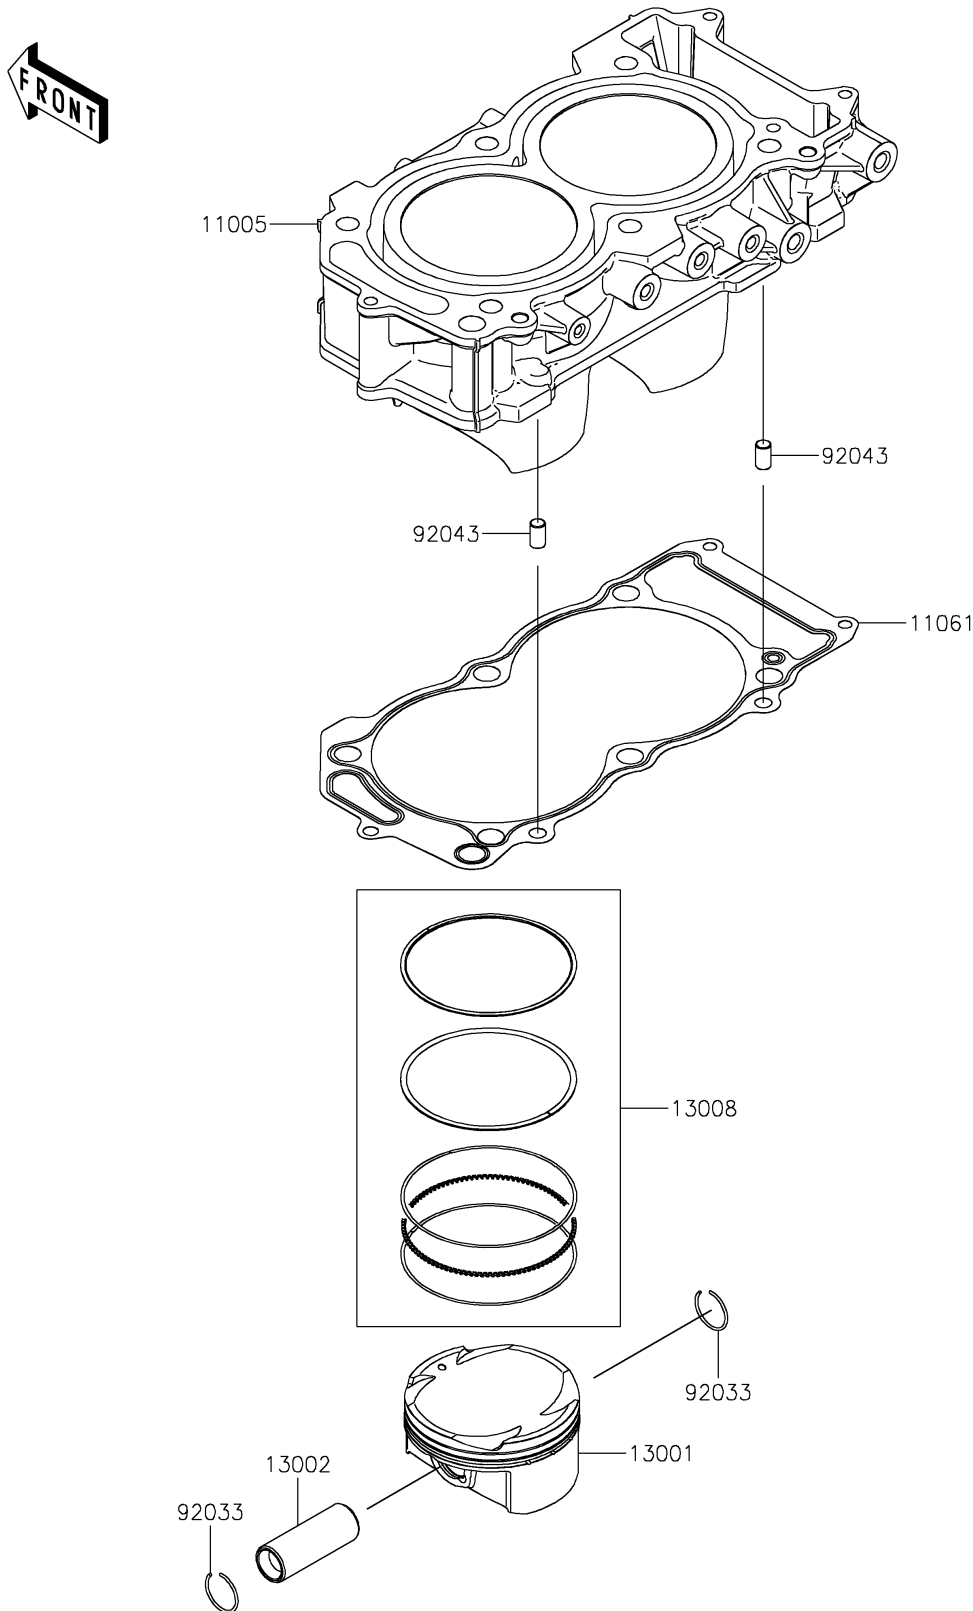

2025 MULE PRO-FX 1000 HD Edition

PARTS DIAGRAM

Cylinder/Piston(s)

E1120

2025 MULE PRO-FX 1000 HD Edition

Kawasaki
Let the Good Times Roll®

PARTS LIST

Cylinder/Piston(s)

ITEM NAME	PART NUMBER	QUANTITY
CYLINDER-ENGINE (Ref # 11005)	11005-0695	1
GASKET,CYLINDER BASE (Ref # 11061)	11061-1309	1
PISTON-ENGINE (Ref # 13001)	13001-0844	2
PIN-PISTON (Ref # 13002)	13002-0736	2
RING-SET-PISTON (Ref # 13008)	13008-0604	2
RING-SNAP (Ref # 92033)	92033-1188	4
PIN,8X14 (Ref # 92043)	92043-1567	2