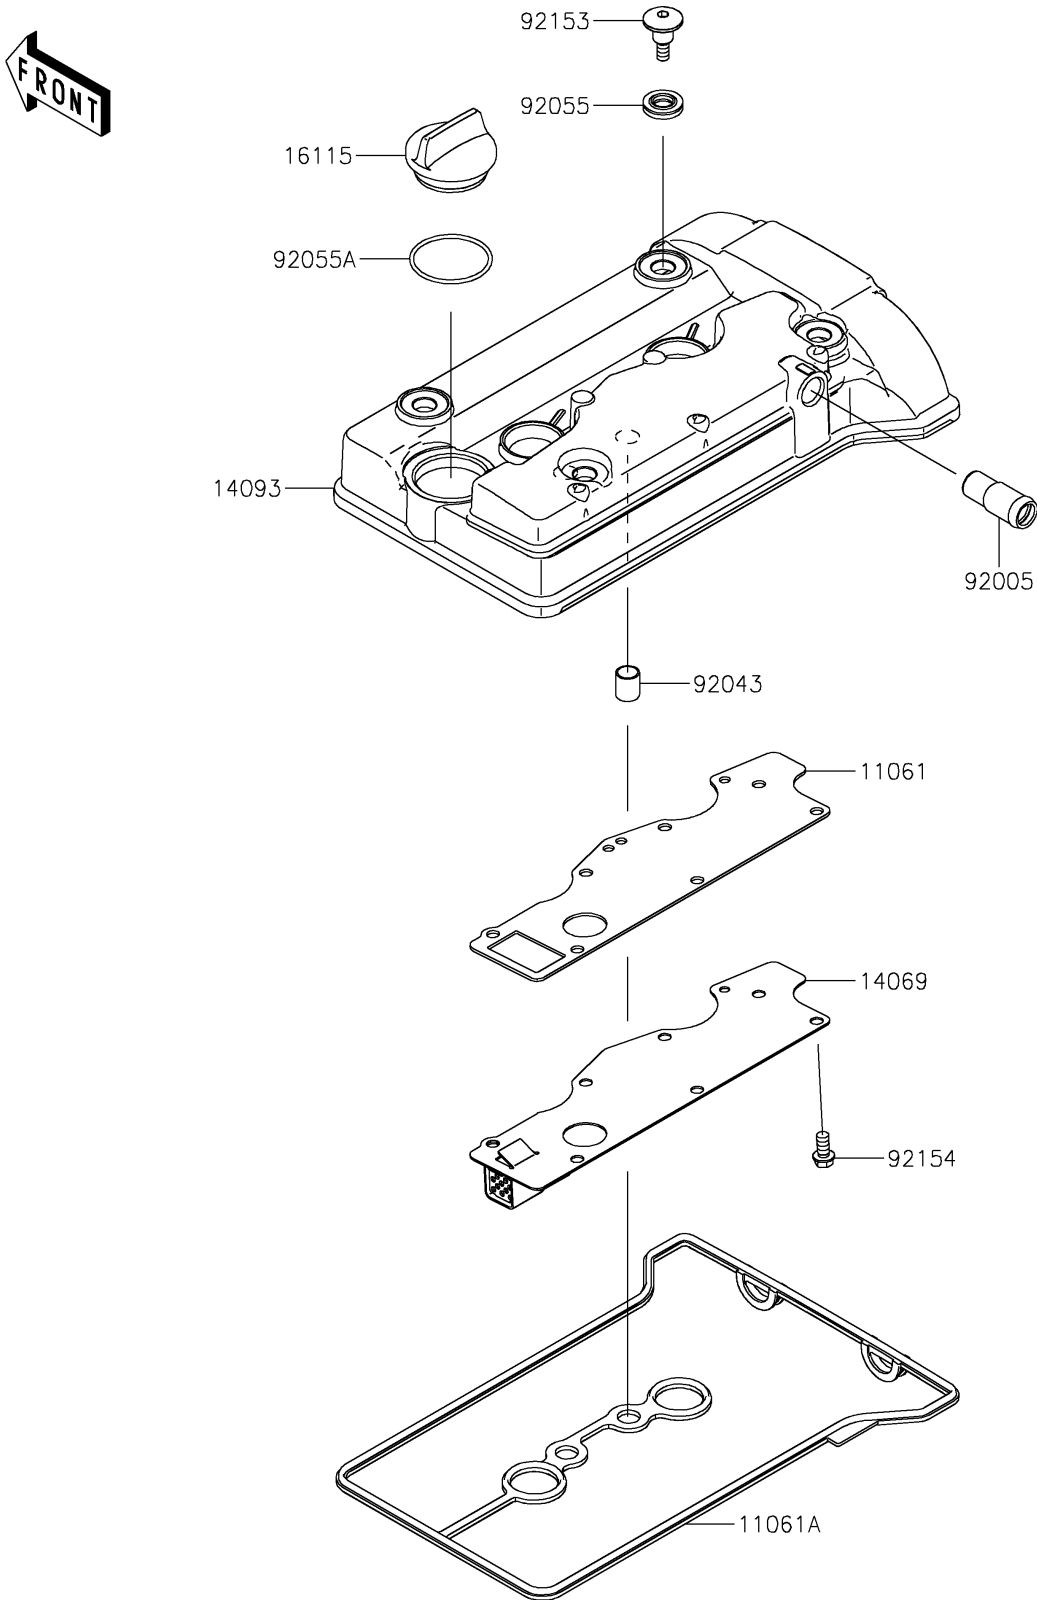

2026 MULE PRO-FX™ 1000 HD EDITION

PARTS DIAGRAM Cylinder Head Cover

E1112

2026 MULE PRO-FX™ 1000 HD EDITION

PARTS LIST

Cylinder Head Cover

ITEM NAME	PART NUMBER	QUANTITY
-----------	-------------	----------
