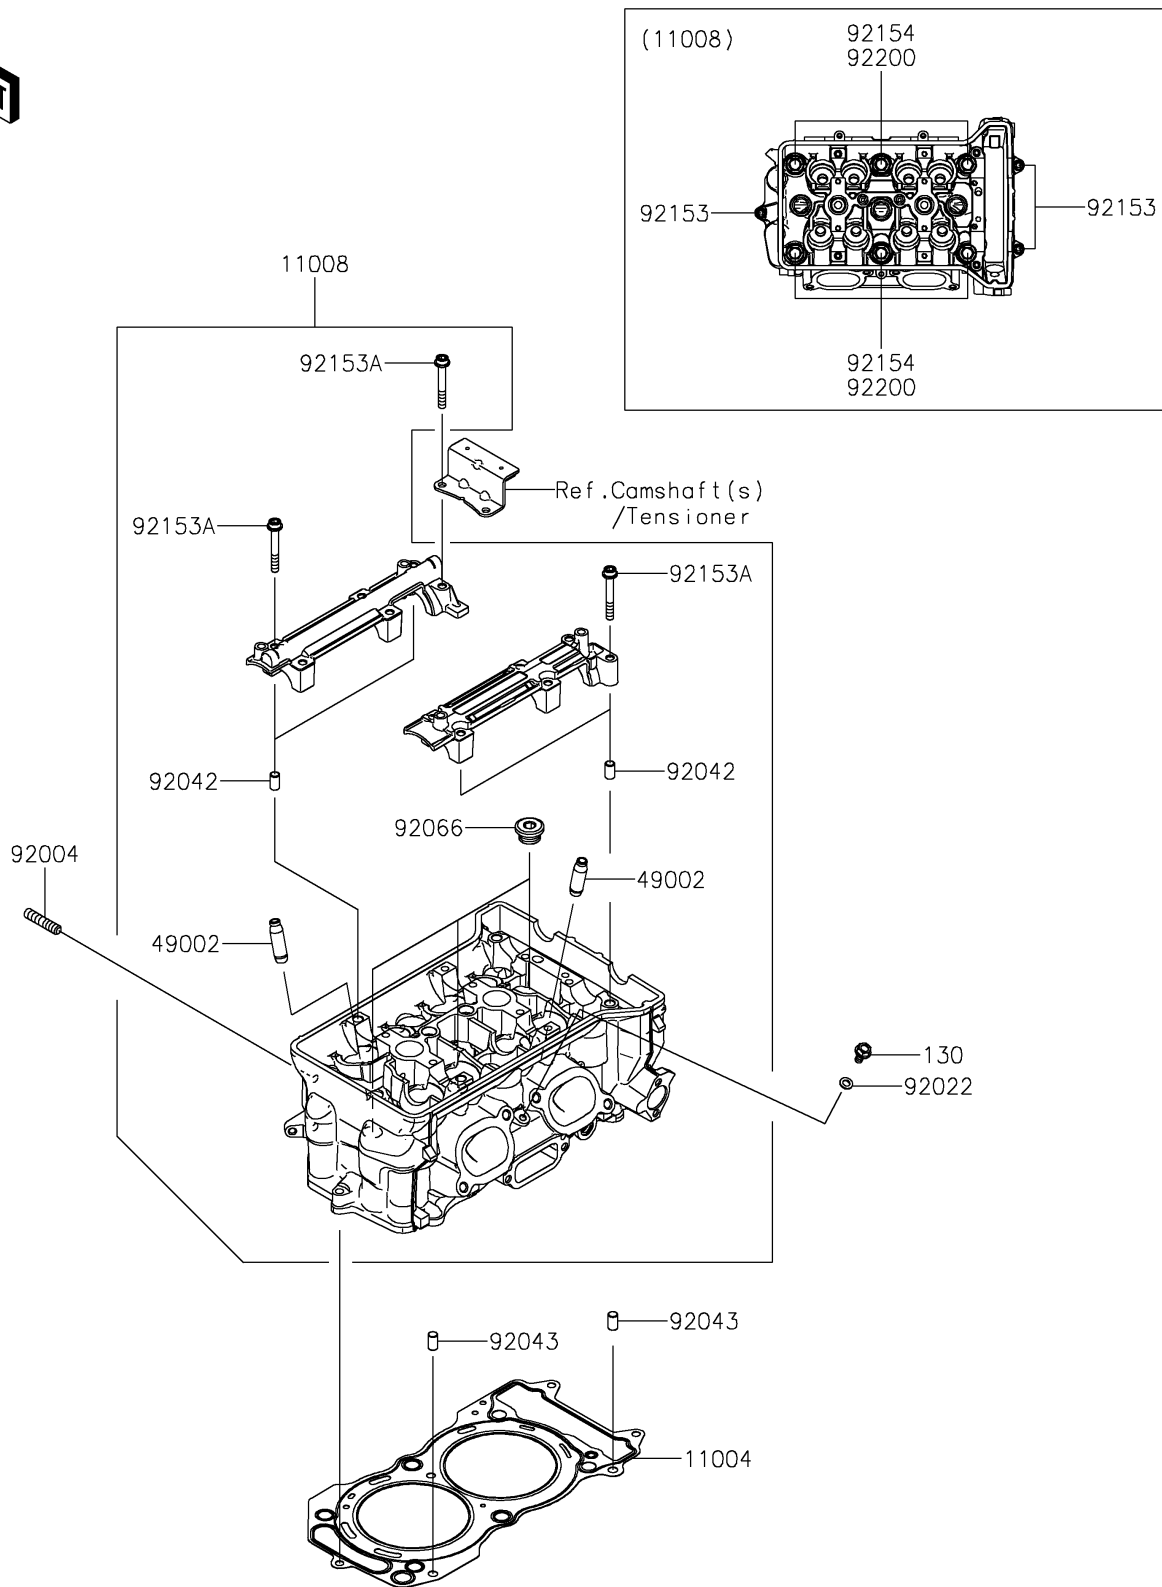

2026 MULE PRO-FX™ 1000 HD EDITION

PARTS DIAGRAM

Cylinder Head

E1111

2026 MULE PRO-FX™ 1000 HD EDITION

Kawasaki
Let the Good Times Roll®

PARTS LIST

Cylinder Head

ITEM NAME	PART NUMBER	QUANTITY
-----------	-------------	----------
