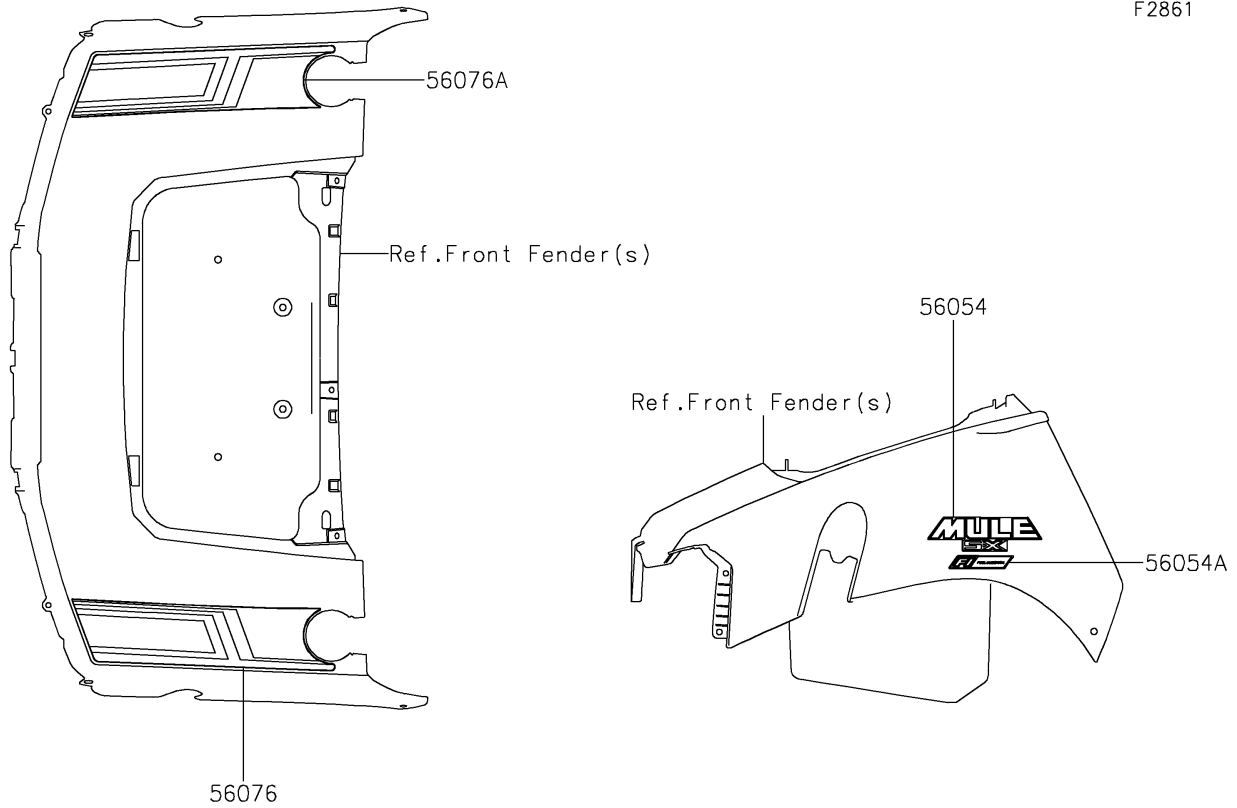

2023 MULE SX™ 4x4 XC LE FI

PARTS DIAGRAM

Decals

F2861

2023 MULE SX™ 4x4 XC LE FI

PARTS LIST

Decals

ITEM NAME

PART NUMBER

QUANTITY
