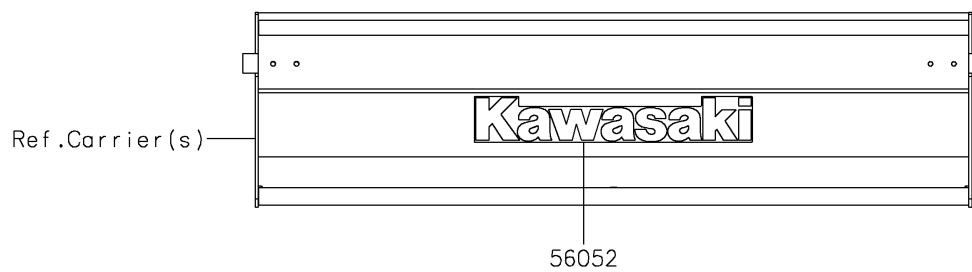

2023 MULE SX™ 4x4 XC LE FI

PARTS DIAGRAM

Decals

F2861

2023 MULE SX™ 4x4 XC LE FI

PARTS LIST

Decals

ITEM NAME

PART NUMBER

QUANTITY
