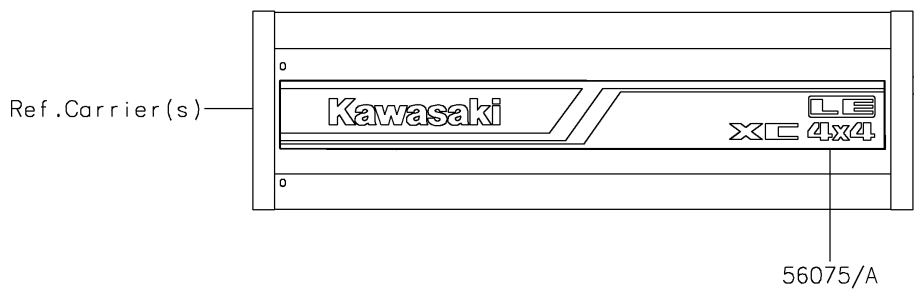

2022 MULE SX™ 4x4 XC LE FI

PARTS DIAGRAM

Decals

F2861

2022 MULE SX™ 4x4 XC LE FI

PARTS LIST

Decals

ITEM NAME

PART NUMBER

QUANTITY
