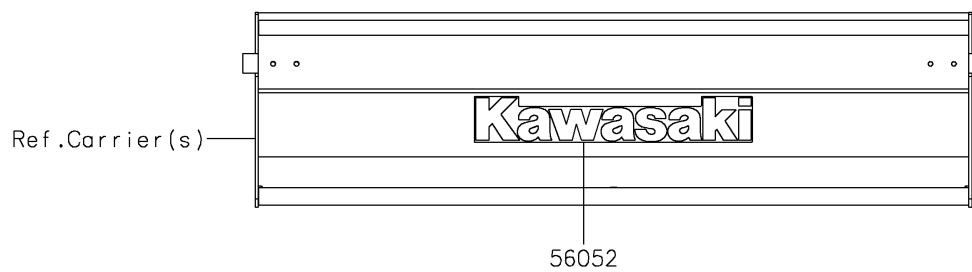

2022 MULE SX™ 4x4 XC LE FI

PARTS DIAGRAM

Decals

F2861

2022 MULE SX™ 4x4 XC LE FI

PARTS LIST

Decals

ITEM NAME

PART NUMBER

QUANTITY
