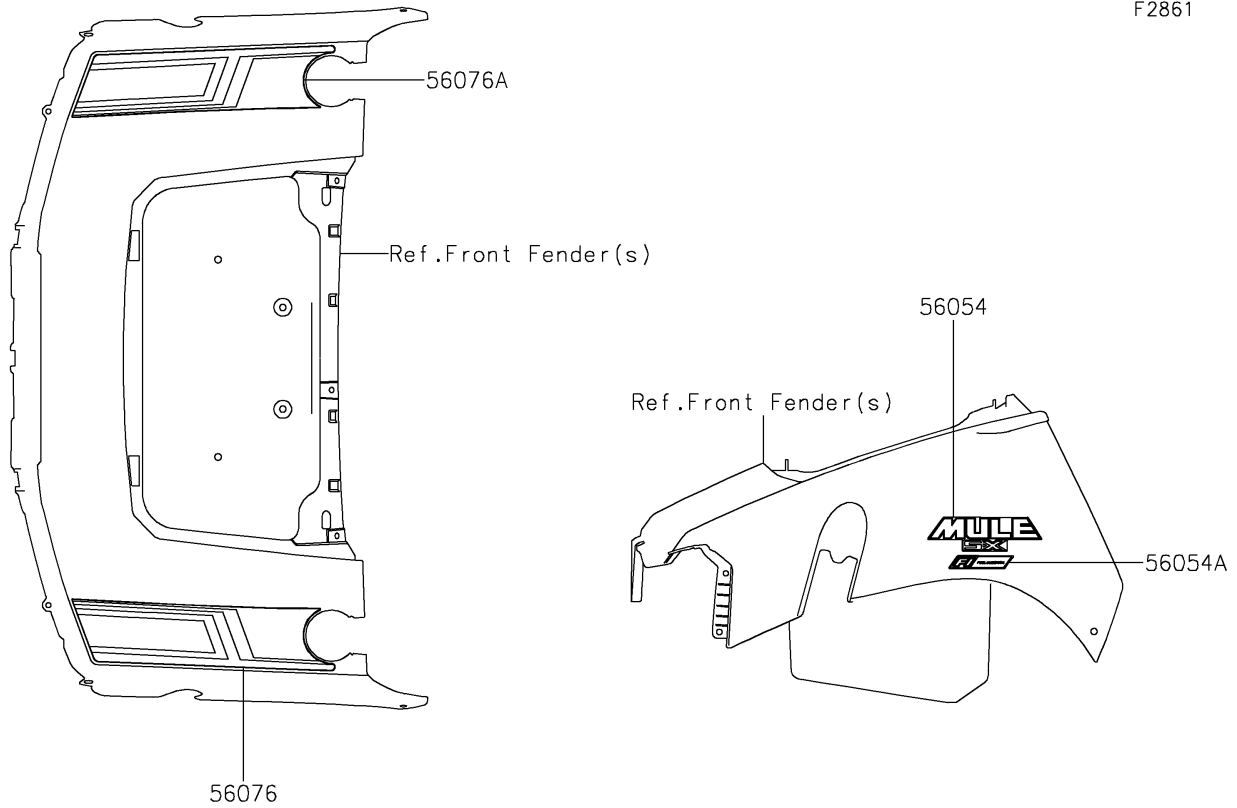

2022 MULE SX™ 4x4 XC LE FI

PARTS DIAGRAM

Decals

F2861

2022 MULE SX™ 4x4 XC LE FI

PARTS LIST

Decals

ITEM NAME

PART NUMBER

QUANTITY
