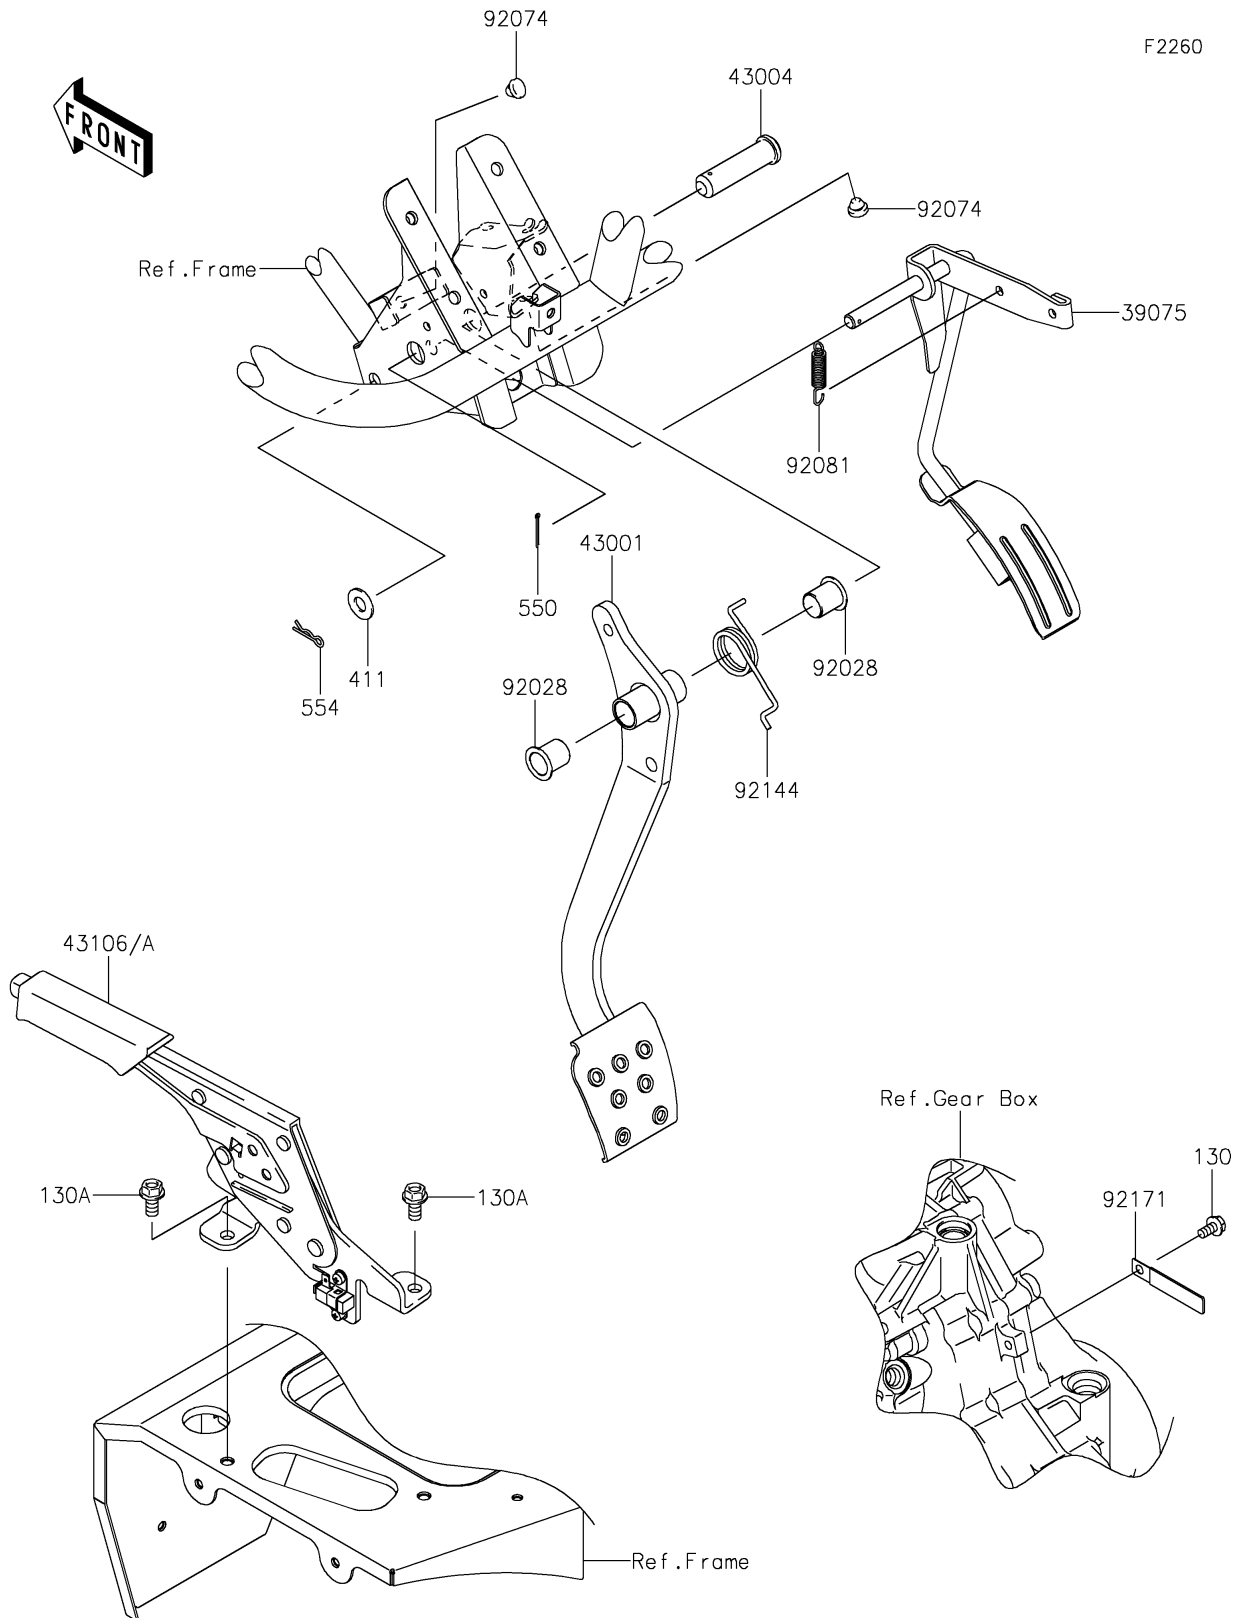

2022 MULE SX™ 4x4 XC LE FI

PARTS DIAGRAM

Brake Pedal/Throttle Lever

2022 MULE SX™ 4x4 XC LE FI

PARTS LIST

Brake Pedal/Throttle Lever

ITEM NAME	PART NUMBER	QUANTITY
LEVER-THROTTLE (Ref # 39075)	39075-0022	1
LEVER-BRAKE,PEDAL (Ref # 43001)	43001-0751	1
SHAFT-BRAKE (Ref # 43004)	43004-1128	1
LEVER-ASSY-PARKING BRAKE (Ref # 43106)	43106-0005	1
LEVER-ASSY-PARKING BRAKE (Ref # 43106A)	43106-0009	1
BUSHING (Ref # 92028)	92028-1571	2
PLUG,7X2 (Ref # 92074)	92074-028	2
SPRING (Ref # 92081)	92081-1922	1
SPRING (Ref # 92144)	92144-1536	1
CLAMP,L=60 (Ref # 92171)	92171-0652	1
BOLT-FLANGED,6X12 (Ref # 130)	130AA0612	1
BOLT-FLANGED,8X16 (Ref # 130A)	130CA0816	2
WASHER-PLAIN,10MM (Ref # 411)	411AA1000	1
PIN-COTTER,2.5X25 (Ref # 550)	550AA2525	1
PIN-SNAP,10MM (Ref # 554)	554DA1000	1