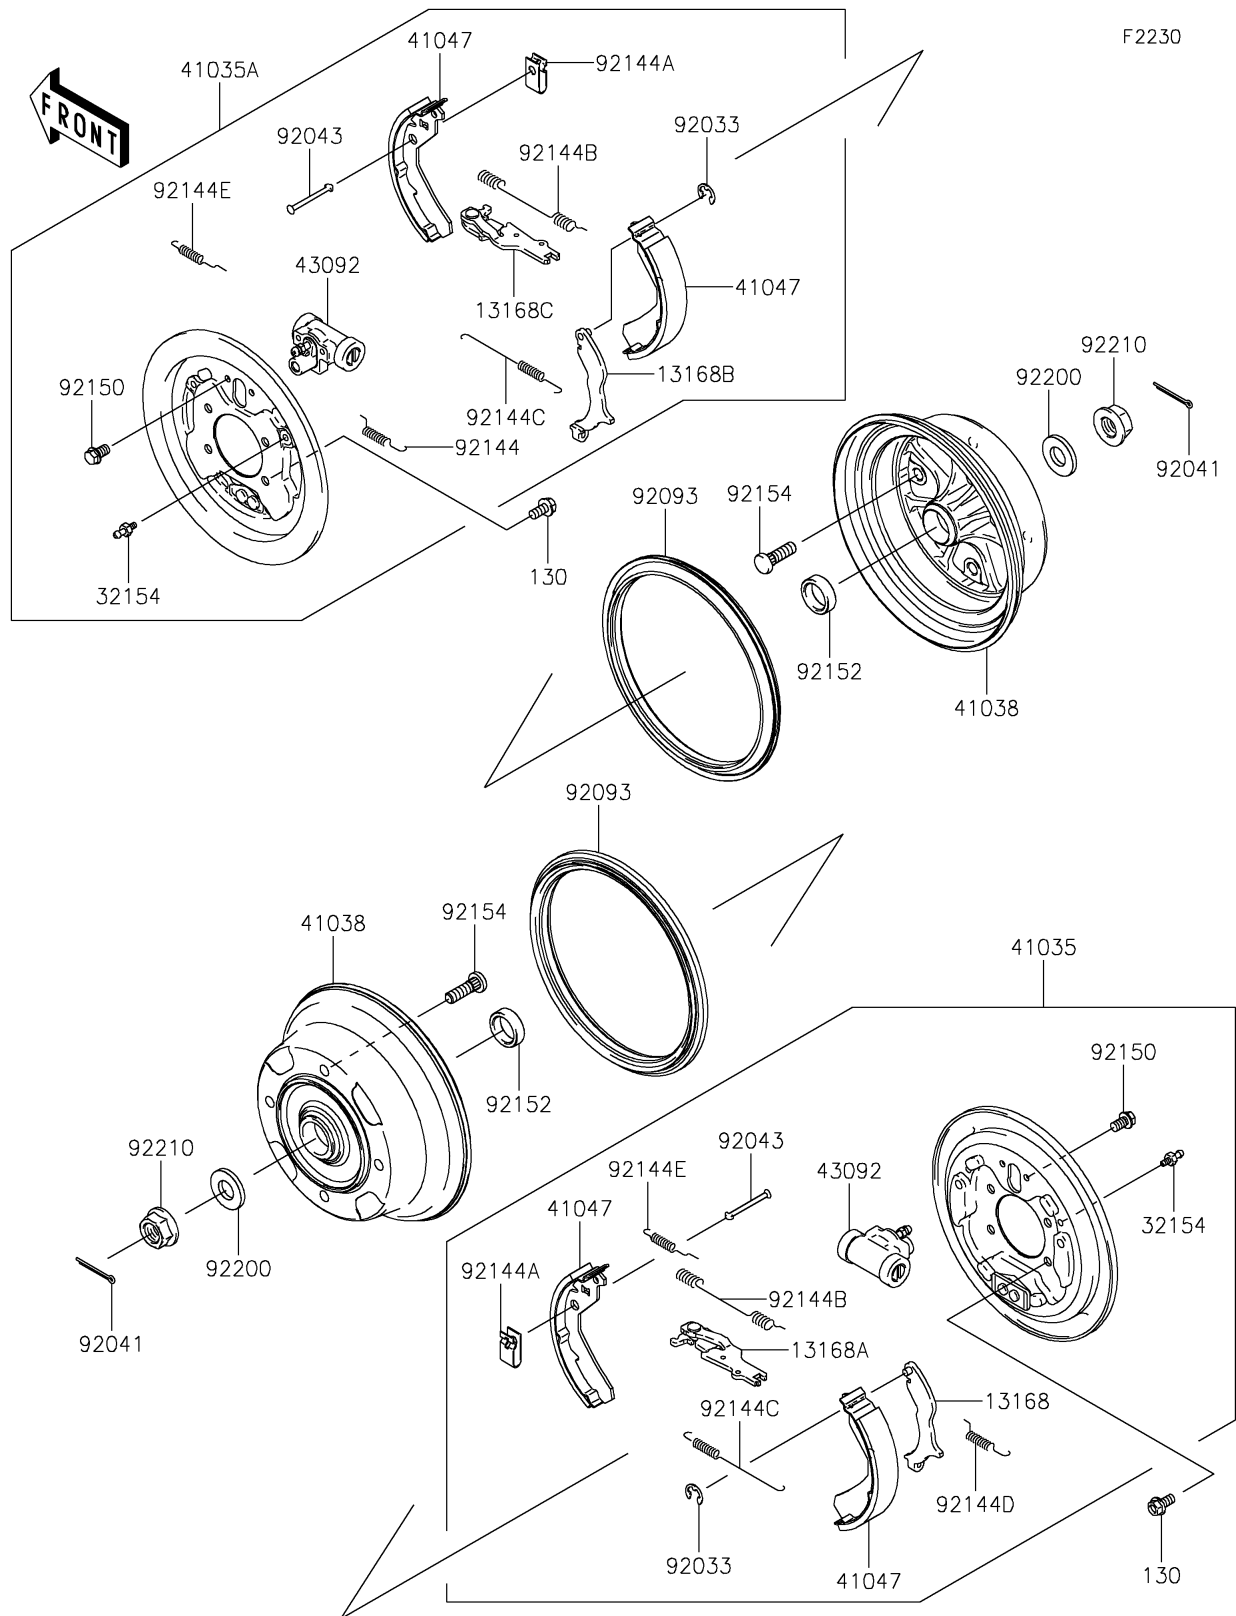

2021 MULE SX™ 4x4 XC LE FI

PARTS DIAGRAM

Front Hubs/Brakes

2021 MULE SX™ 4x4 XC LE FI

PARTS LIST

Front Hubs/Brakes

ITEM NAME	PART NUMBER	QUANTITY
LEVER,BRAKE,LH (Ref # 13168)	13168-0065	1
LEVER,BRAKE,LH (Ref # 13168A)	13168-0066	1
LEVER,BRAKE,RH (Ref # 13168B)	13168-0067	1
LEVER,BRAKE,RH (Ref # 13168C)	13168-0068	1
PIPE (Ref # 32154)	32154-0335	2
PANEL-ASSY-BRAKE,FR,LH (Ref # 41035)	41035-0741	1
PANEL-ASSY-BRAKE,FR,RH (Ref # 41035A)	41035-0742	1
DRUM,FRONT BRAKE (Ref # 41038)	41038-0582	2
SHOE-ASSY-BRAKE (Ref # 41047)	41047-0001	4
CYLINDER,BRAKE (Ref # 43092)	43092-0004	2
RING-SNAP (Ref # 92033)	92033-1279	2
COTTER,4.0X35 (Ref # 92041)	92041-1053	2
PIN,SHOE HOLD (Ref # 92043)	92043-1460	4
SEAL,BS184.8X13.5-1 (Ref # 92093)	92093-0031	2
SPRING,RH (Ref # 92144)	92144-1608	1
SPRING,SHOE HOLD (Ref # 92144A)	92144-1609	4
SPRING,RETURN,UPP (Ref # 92144B)	92144-1612	2
SPRING,RETURN,LWR (Ref # 92144C)	92144-1613	2
SPRING,LH (Ref # 92144D)	92144-1614	1
SPRING (Ref # 92144E)	92144-1615	2
BOLT,FLANGED,6X10 (Ref # 92150)	92150-1664	4
COLLAR,25X34X10 (Ref # 92152)	92152-0164	2
BOLT,10X34.6 (Ref # 92154)	92154-1482	8
WASHER,18.5X38X4.5 (Ref # 92200)	92200-1794	2
NUT,FLANGED,18MM (Ref # 92210)	92210-0132	2
BOLT-FLANGED,8X16 (Ref # 130)	130CA0816	8