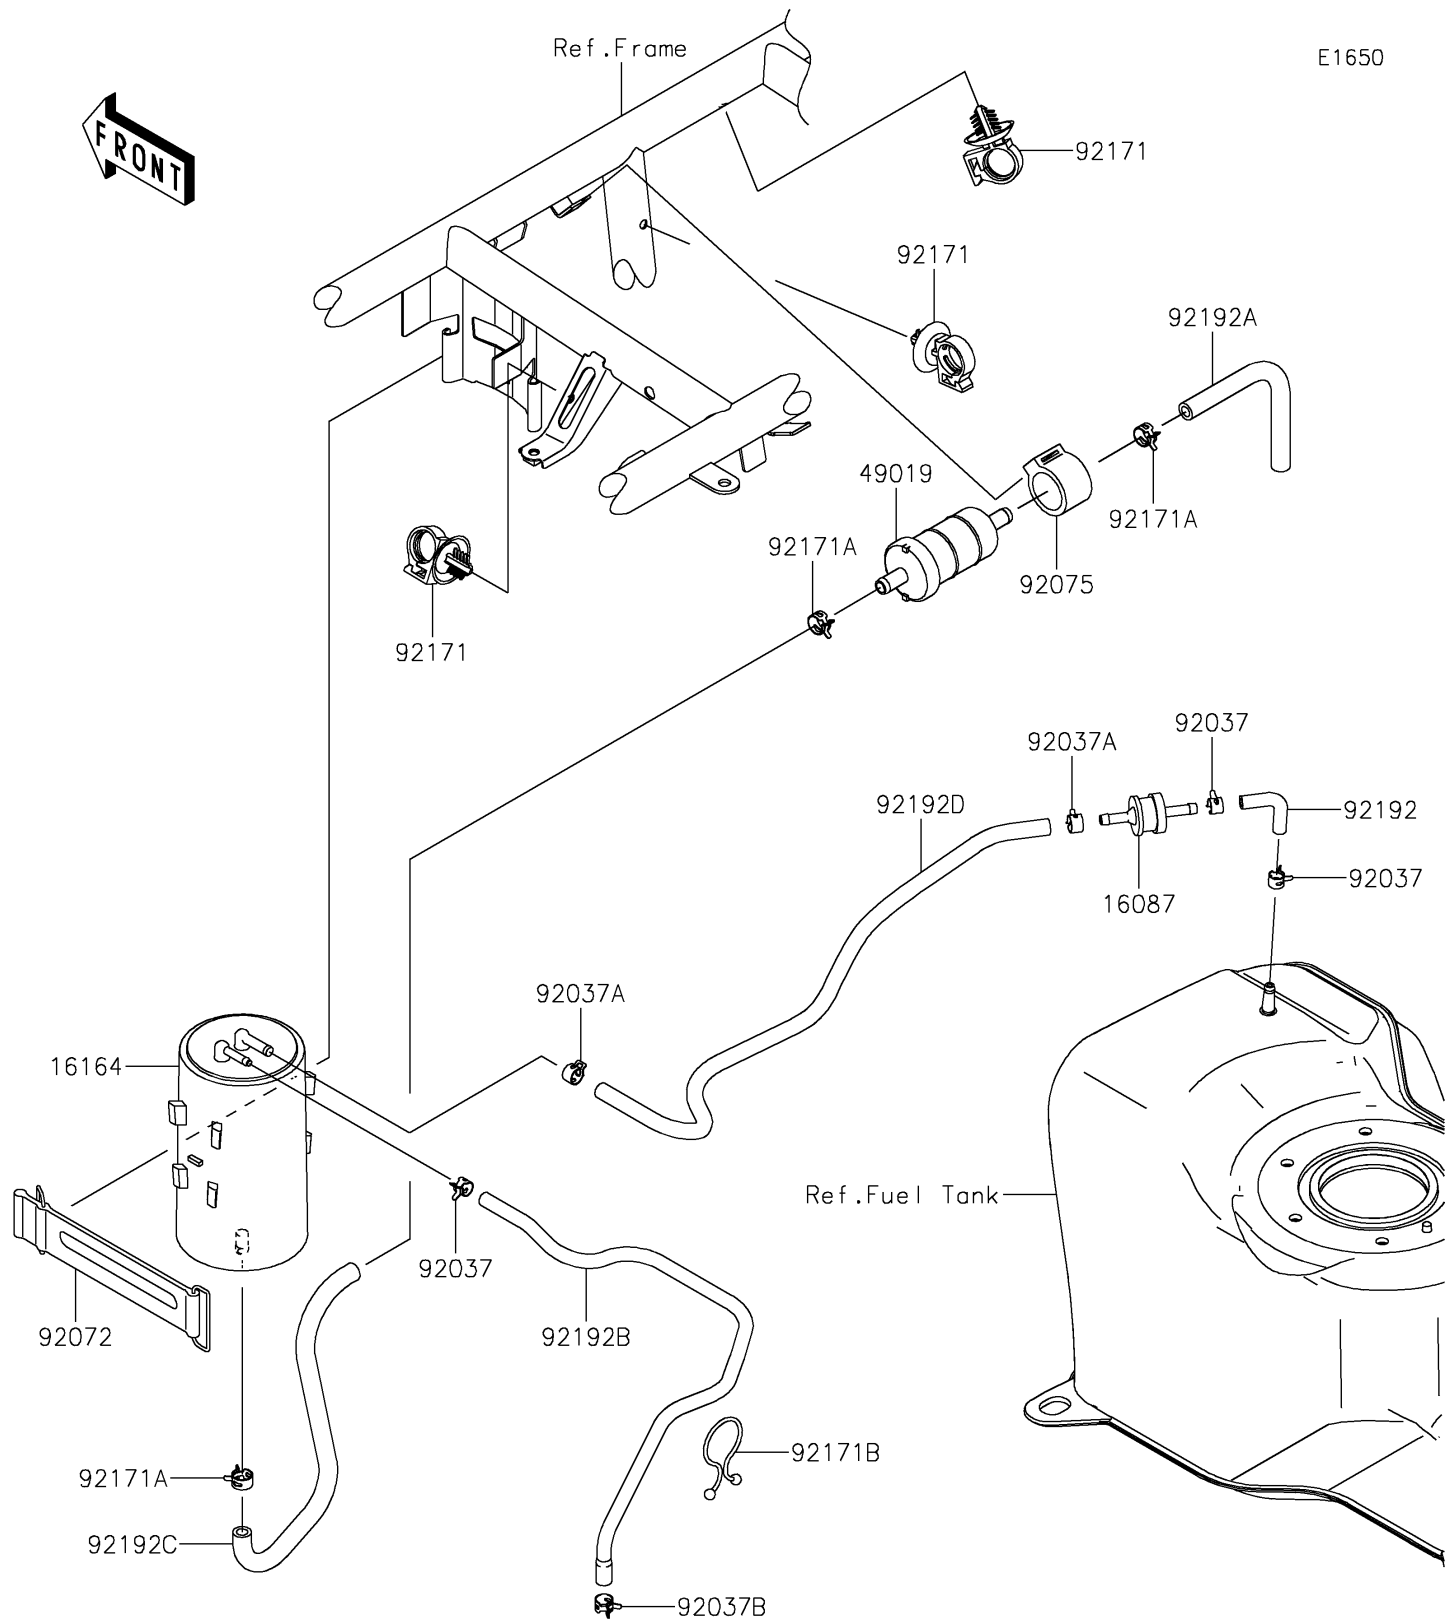

2022 MULE SX™ 4x4 XC LE FI

PARTS DIAGRAM

Fuel Evaporative System

2022 MULE SX™ 4x4 XC LE FI

PARTS LIST

Fuel Evaporative System

ITEM NAME	PART NUMBER	QUANTITY
-----------	-------------	----------
