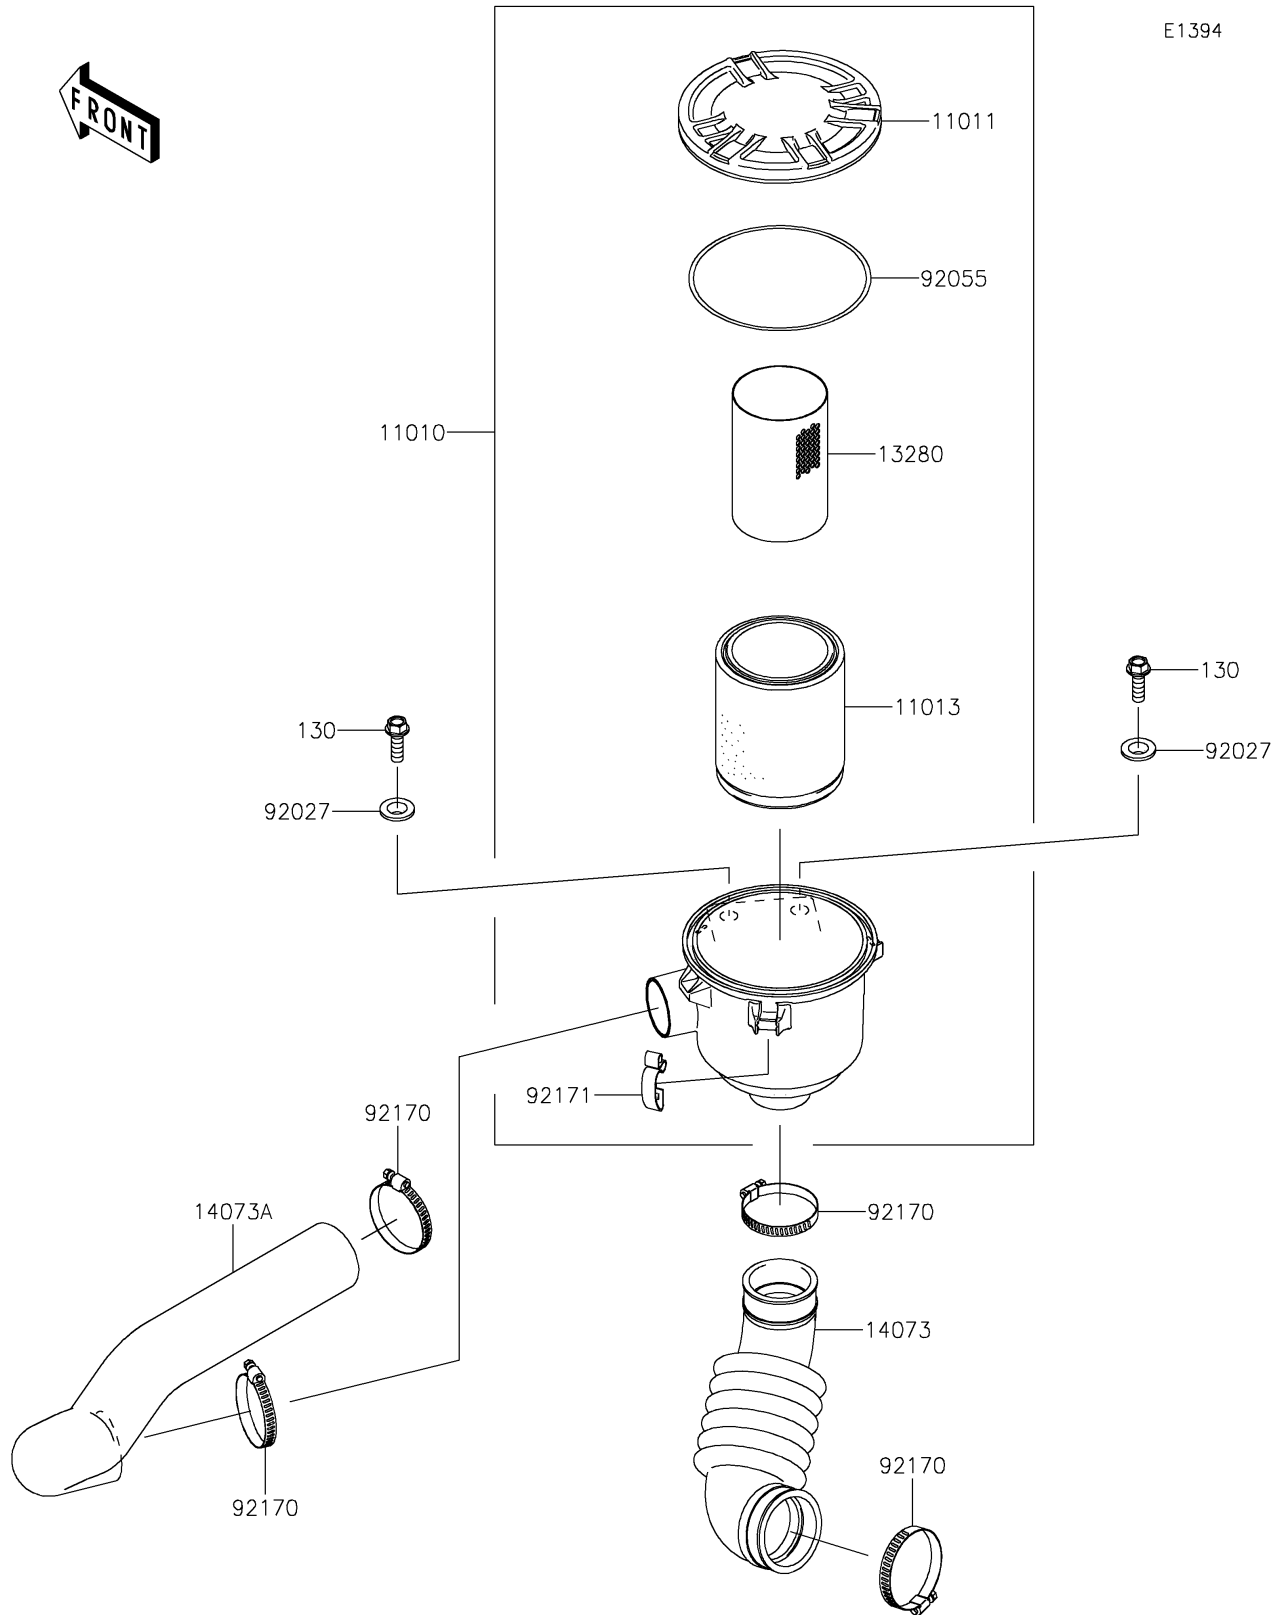

2022 MULE SX™ 4x4 XC LE FI

PARTS DIAGRAM

Air Cleaner-Belt Converter