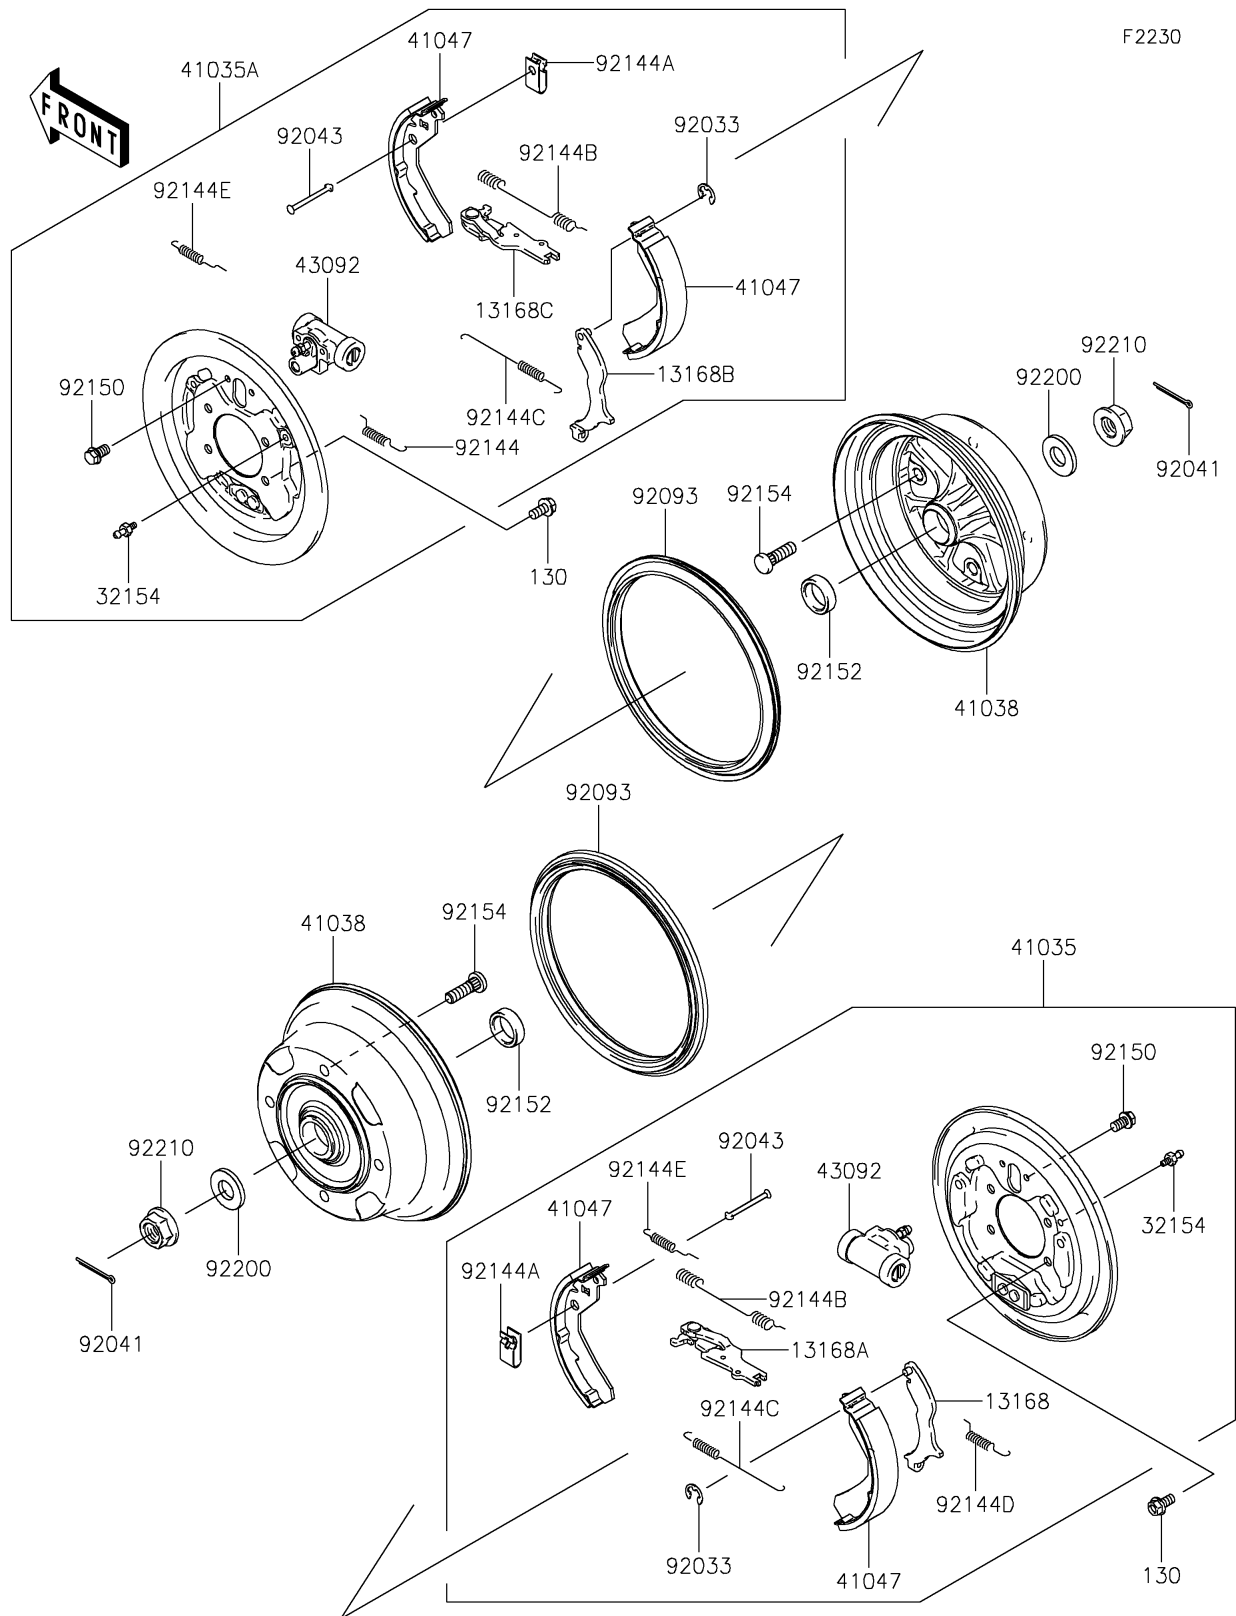

2021 MULE SX™ 4x4 XC CAMO FI

PARTS DIAGRAM

Front Hubs/Brakes

2021 MULE SX™ 4x4 XC CAMO FI

PARTS LIST

Front Hubs/Brakes

ITEM NAME	PART NUMBER	QUANTITY
-----------	-------------	----------
