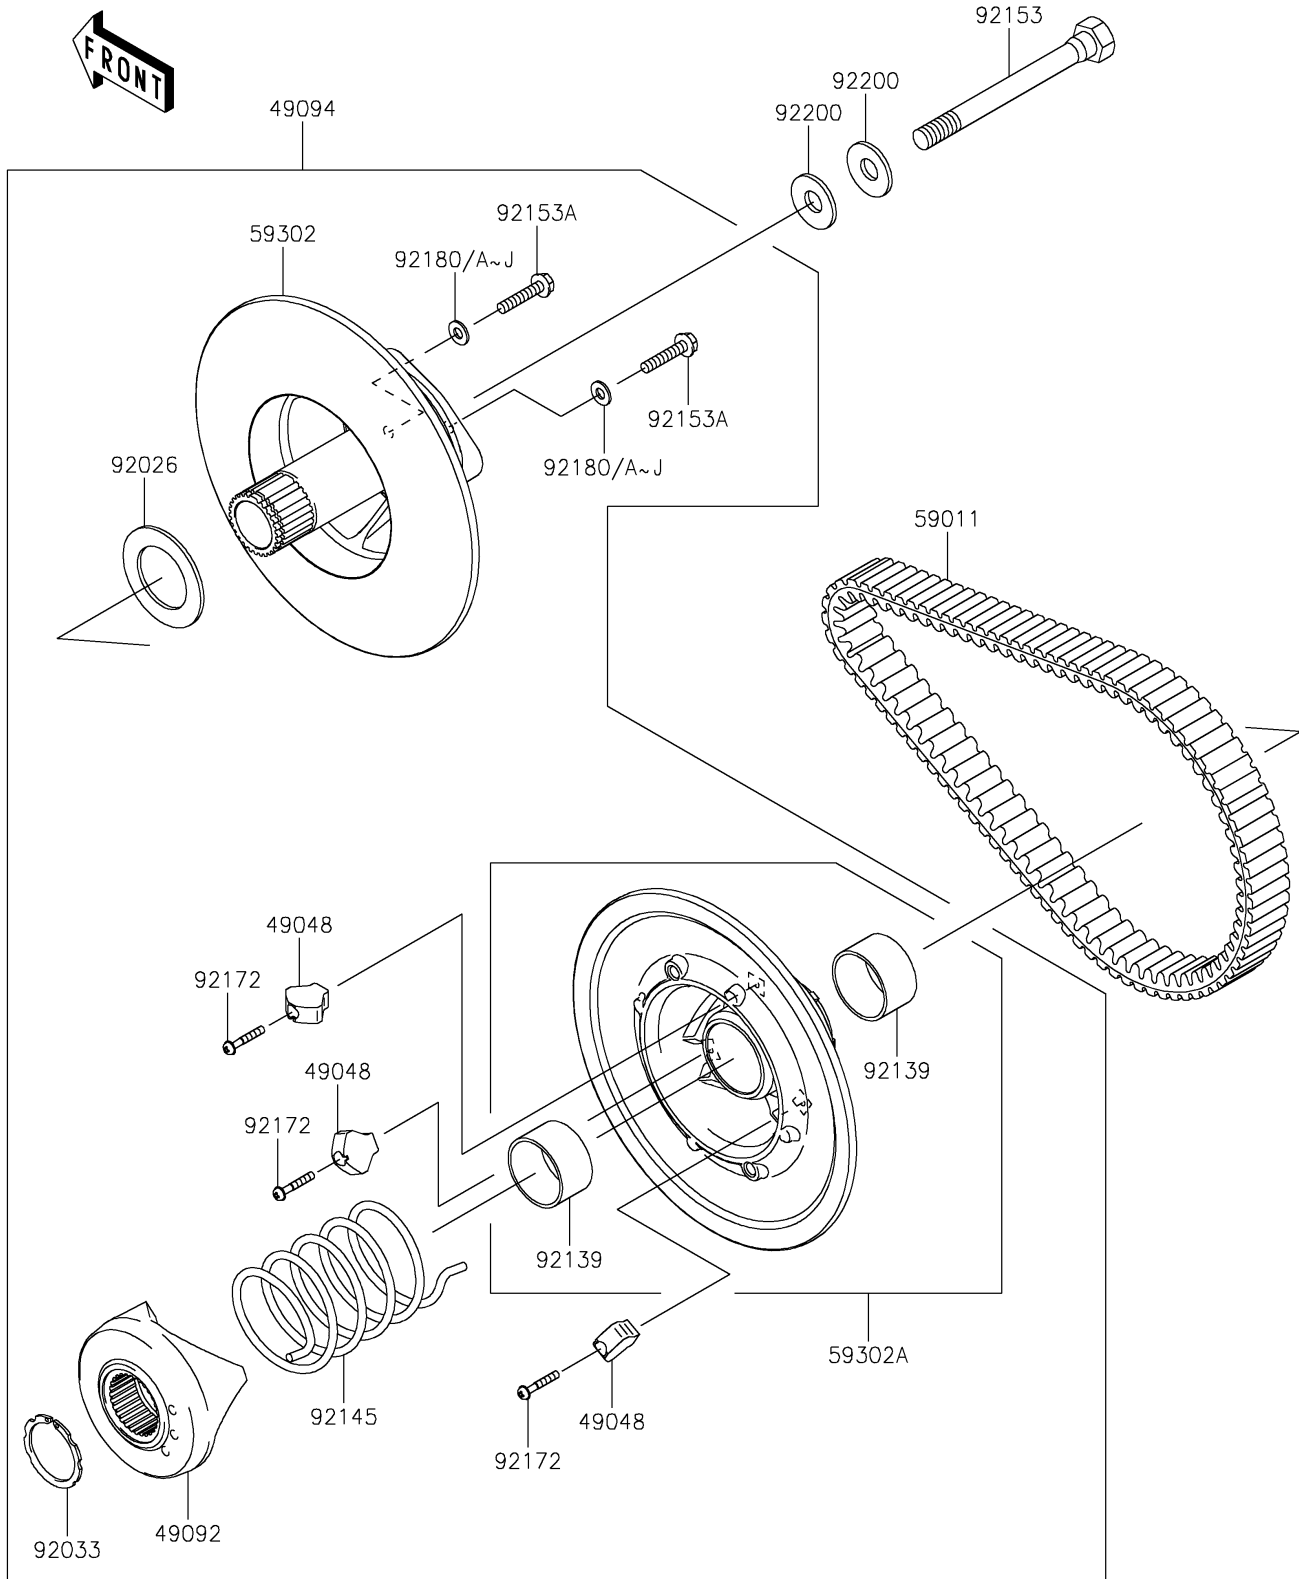

2021 MULE SX™ 4x4 XC CAMO FI

PARTS DIAGRAM

Driven Converter/Drive Belt

E1392

2021 MULE SX™ 4x4 XC CAMO FI

PARTS LIST

Driven Converter/Drive Belt

ITEM NAME	PART NUMBER	QUANTITY
-----------	-------------	----------
