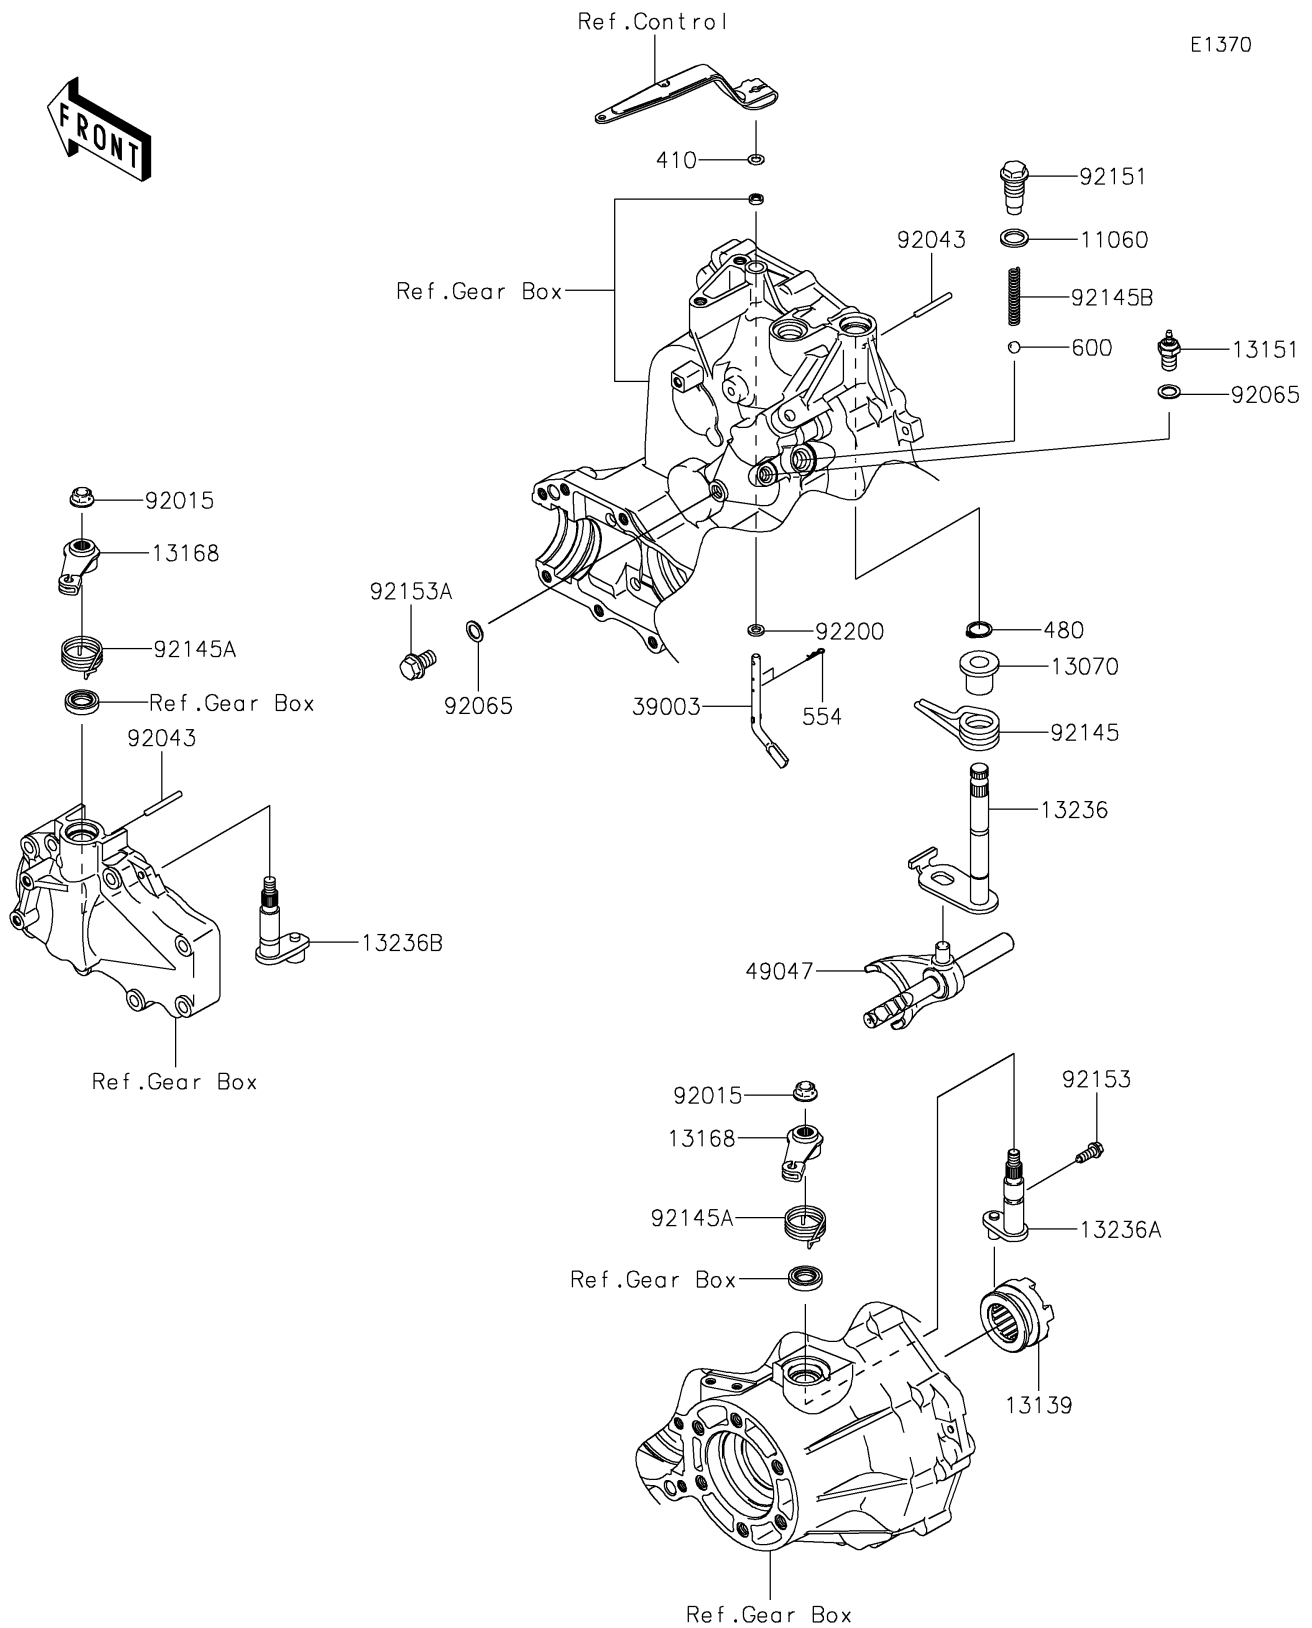

2021 MULE SX™ 4x4 XC CAMO FI

PARTS DIAGRAM

Gear Change Mechanism

2021 MULE SX™ 4x4 XC CAMO FI

PARTS LIST

Gear Change Mechanism

ITEM NAME	PART NUMBER	QUANTITY
-----------	-------------	----------
