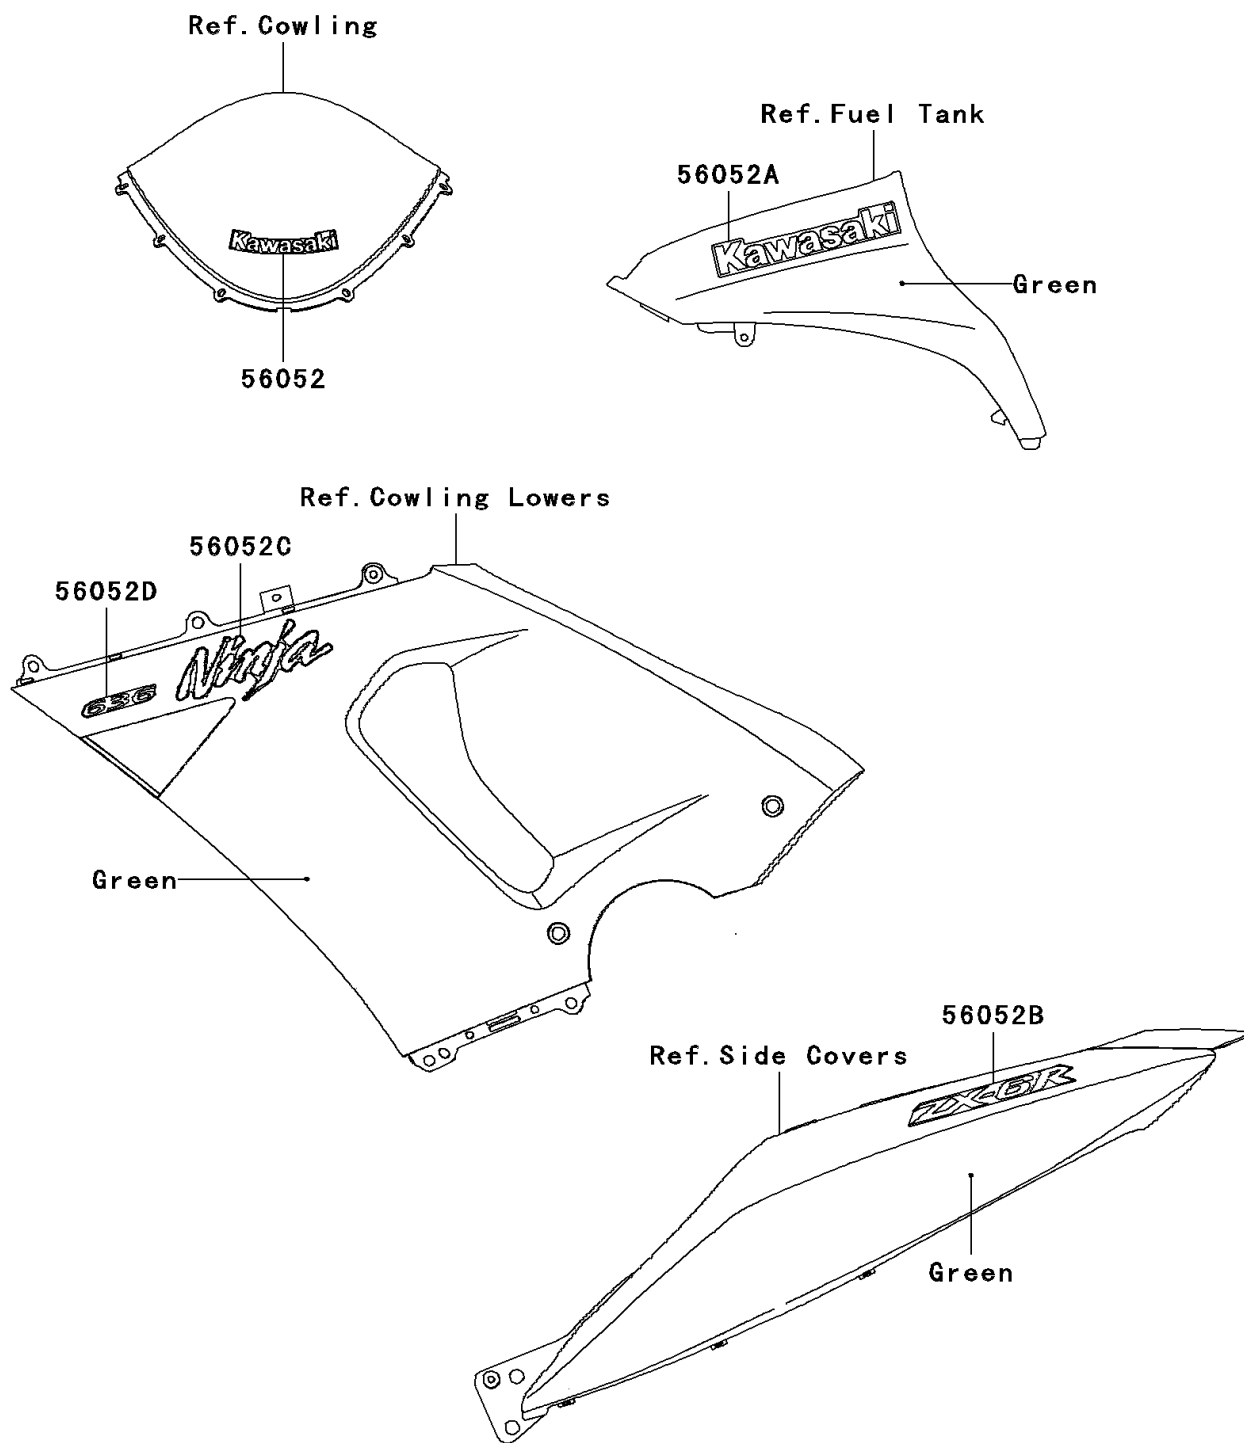

2006 Ninja[®] ZX[™]-6R

PARTS DIAGRAM

Decals(Green)

Kawasaki

Let the Good Times Roll[®]

F2861B

2006 Ninja® ZX™-6R

PARTS LIST Decals(Green)

ITEM NAME

PART NUMBER

QUANTITY
