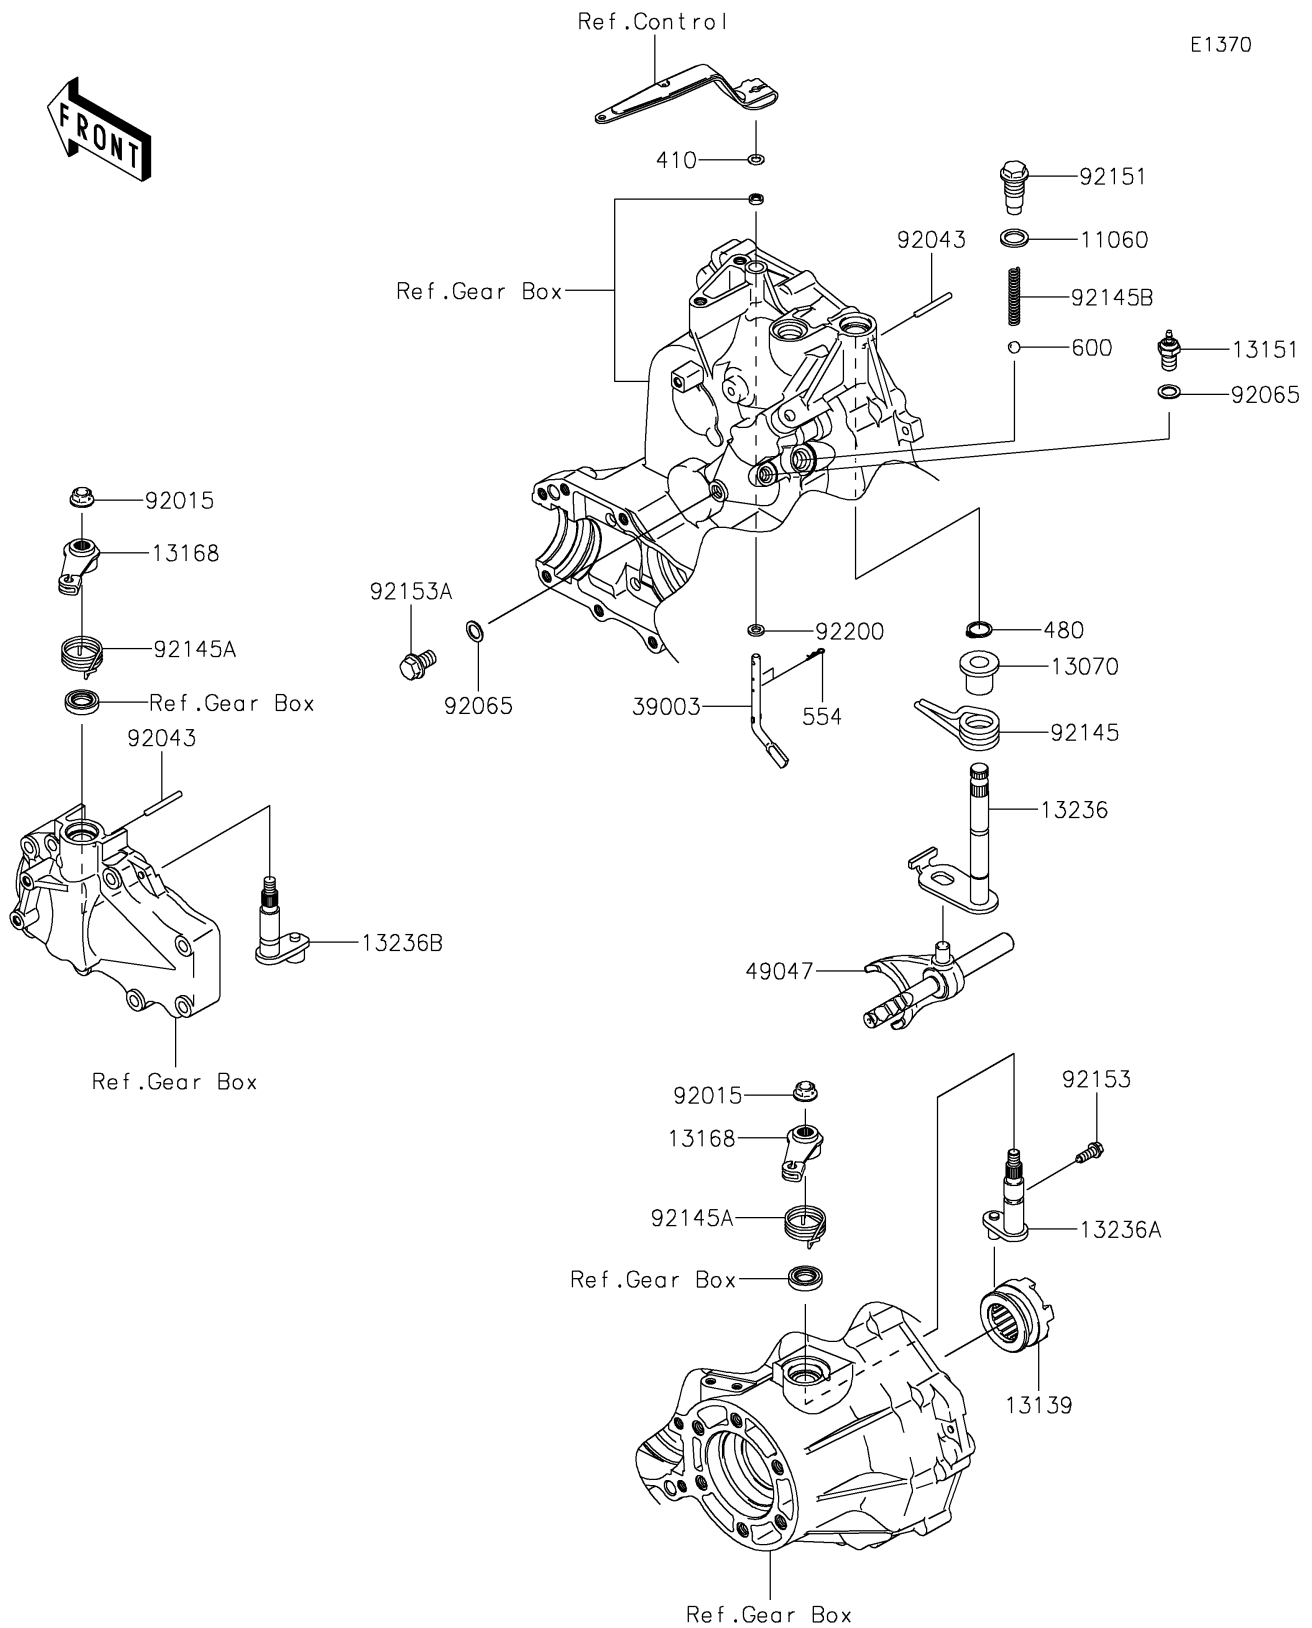

2023 MULE SX™ 4x4 XC FI

PARTS DIAGRAM

Gear Change Mechanism

2023 MULE SX™ 4x4 XC FI

PARTS LIST

Gear Change Mechanism

ITEM NAME	PART NUMBER	QUANTITY
-----------	-------------	----------
