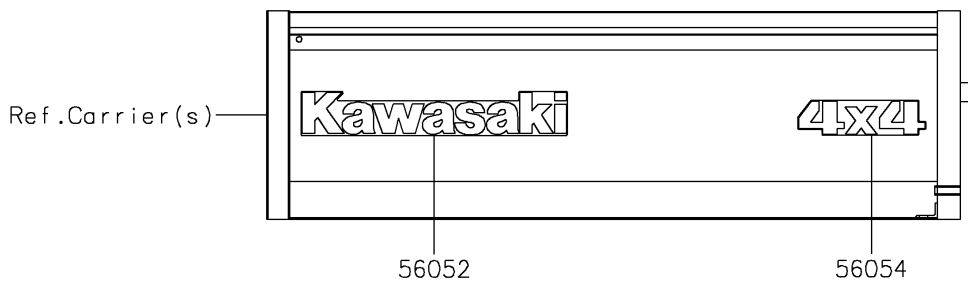

2021 MULE SX™ 4x4 FI

PARTS DIAGRAM

Decals

F2861

2021 MULE SX™ 4x4 FI

PARTS LIST

Decals

ITEM NAME

PART NUMBER

QUANTITY
