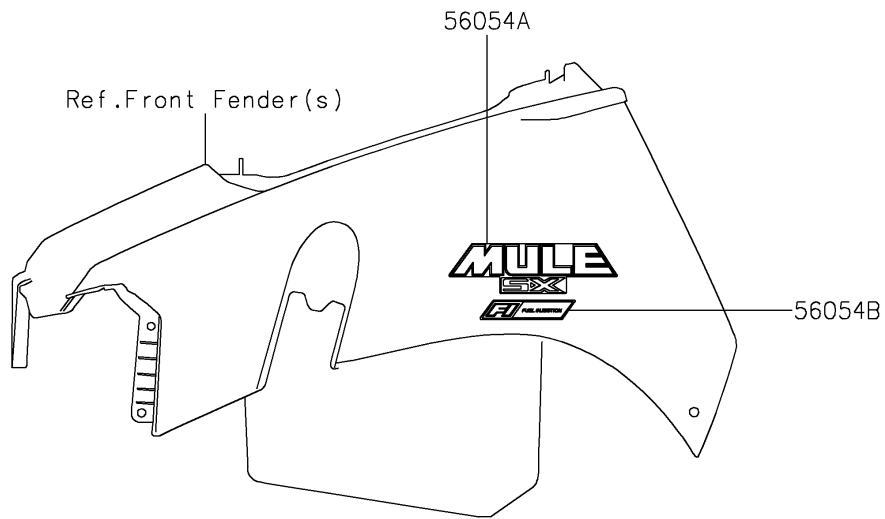

2021 MULE SX™ 4x4 FI

PARTS DIAGRAM

Decals

F2861

2021 MULE SX™ 4x4 FI

PARTS LIST

Decals

ITEM NAME

PART NUMBER

QUANTITY
