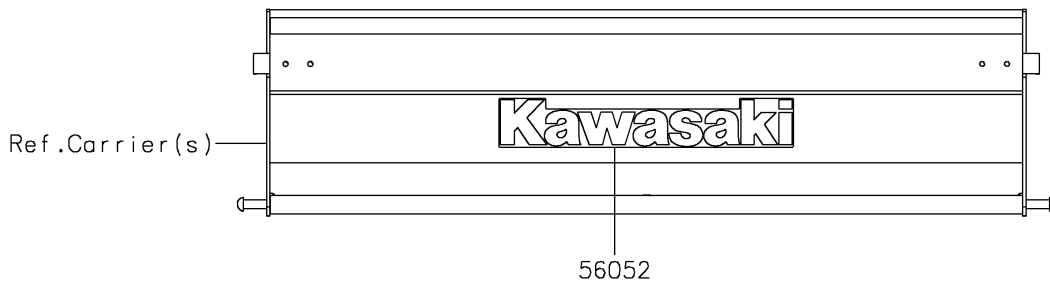

2021 MULE SX™ 4x4 FI

PARTS DIAGRAM

Decals

F2861

2021 MULE SX™ 4x4 FI

PARTS LIST

Decals

ITEM NAME

PART NUMBER

QUANTITY
