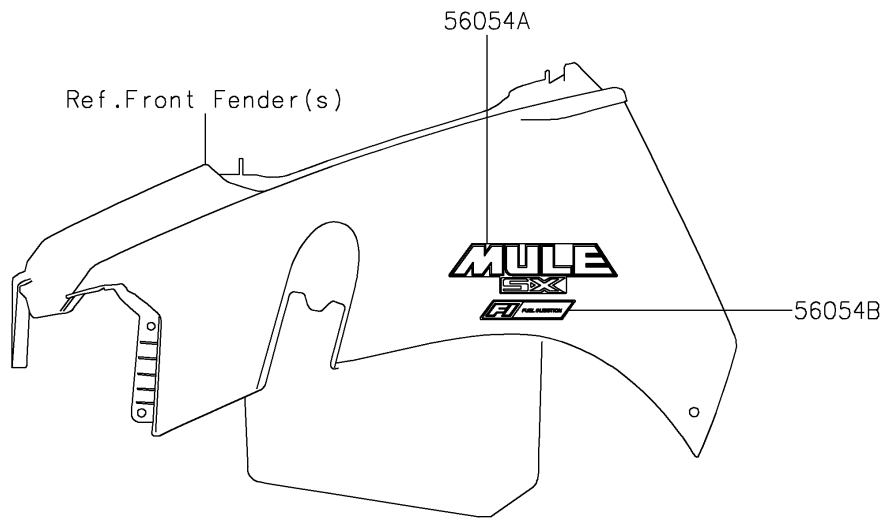

2021 MULE SX™ 4x4 FI

PARTS DIAGRAM

Decals

F2861