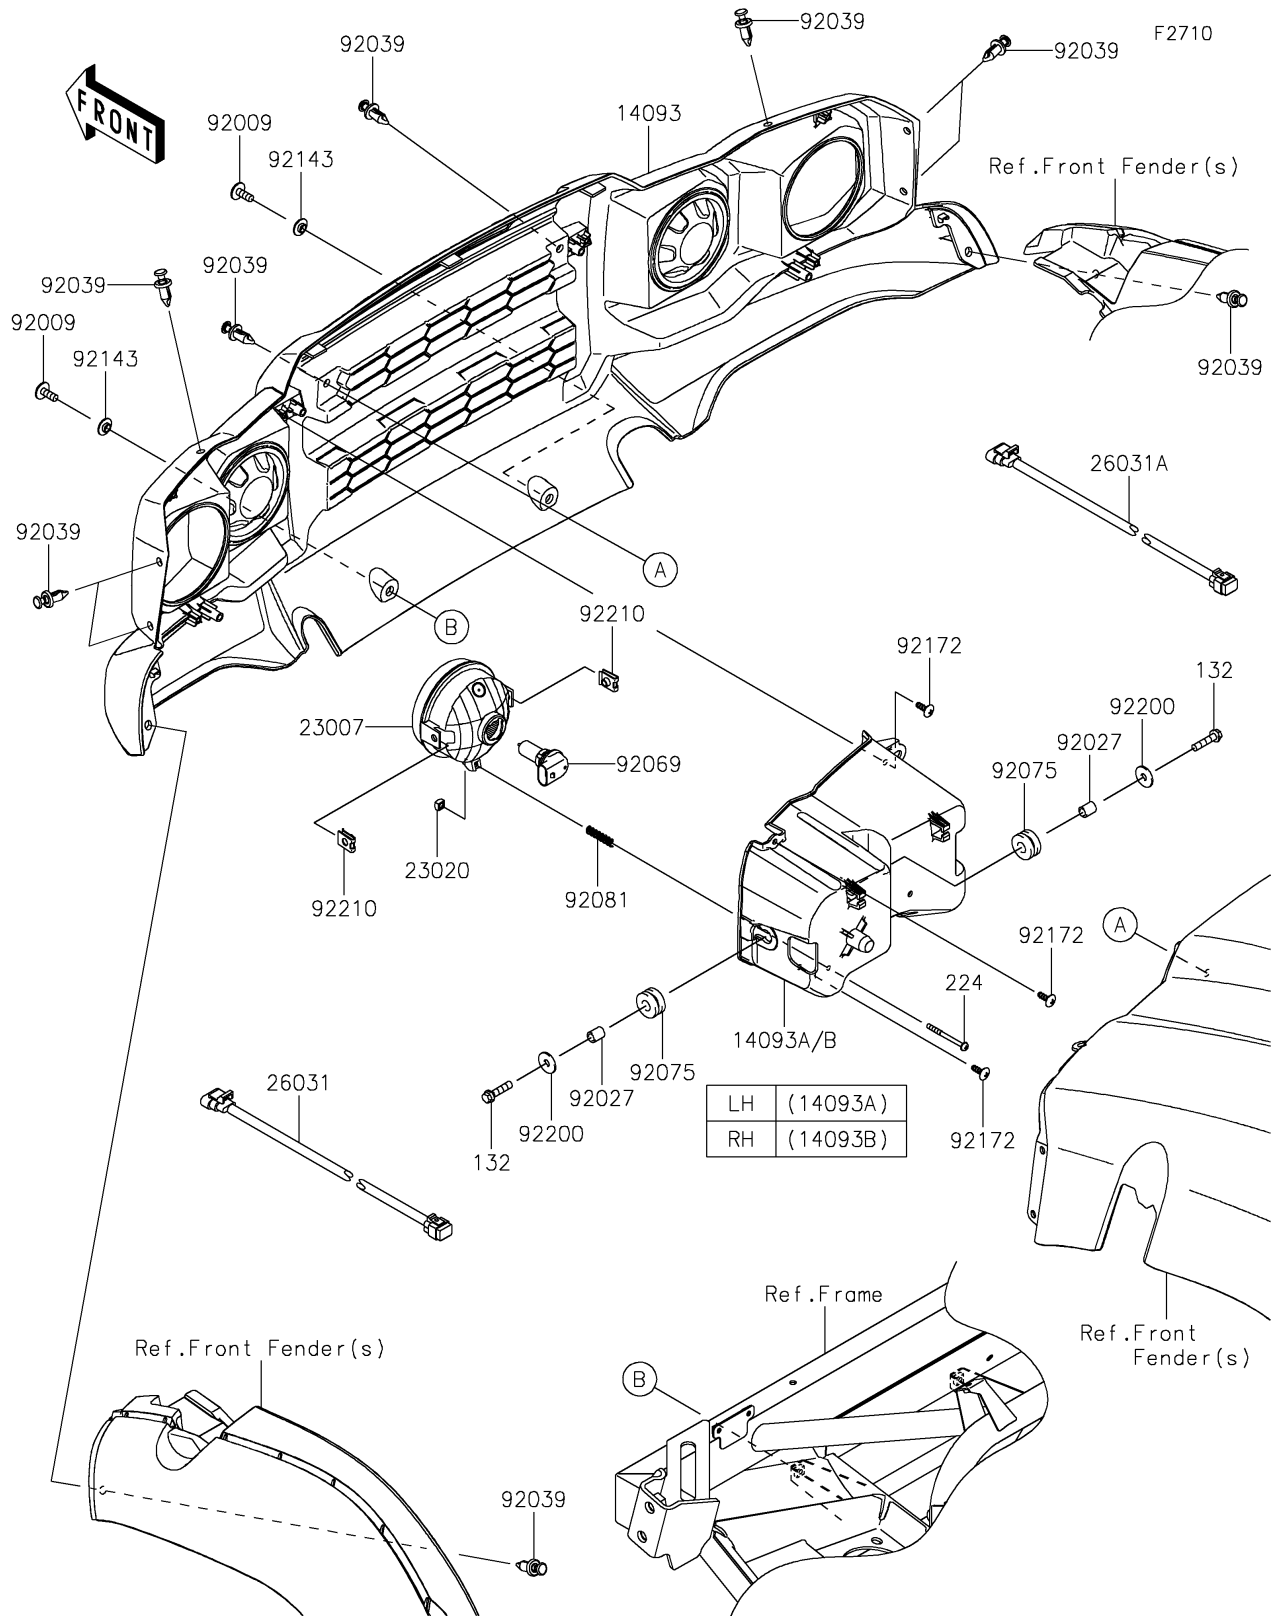

2022 MULE SX™ 4x4 FI

PARTS DIAGRAM

Headlight(s)

2022 MULE SX™ 4x4 FI

PARTS LIST

Headlight(s)

Kawasaki

Let the Good Times Roll®

ITEM NAME

PART NUMBER

QUANTITY
