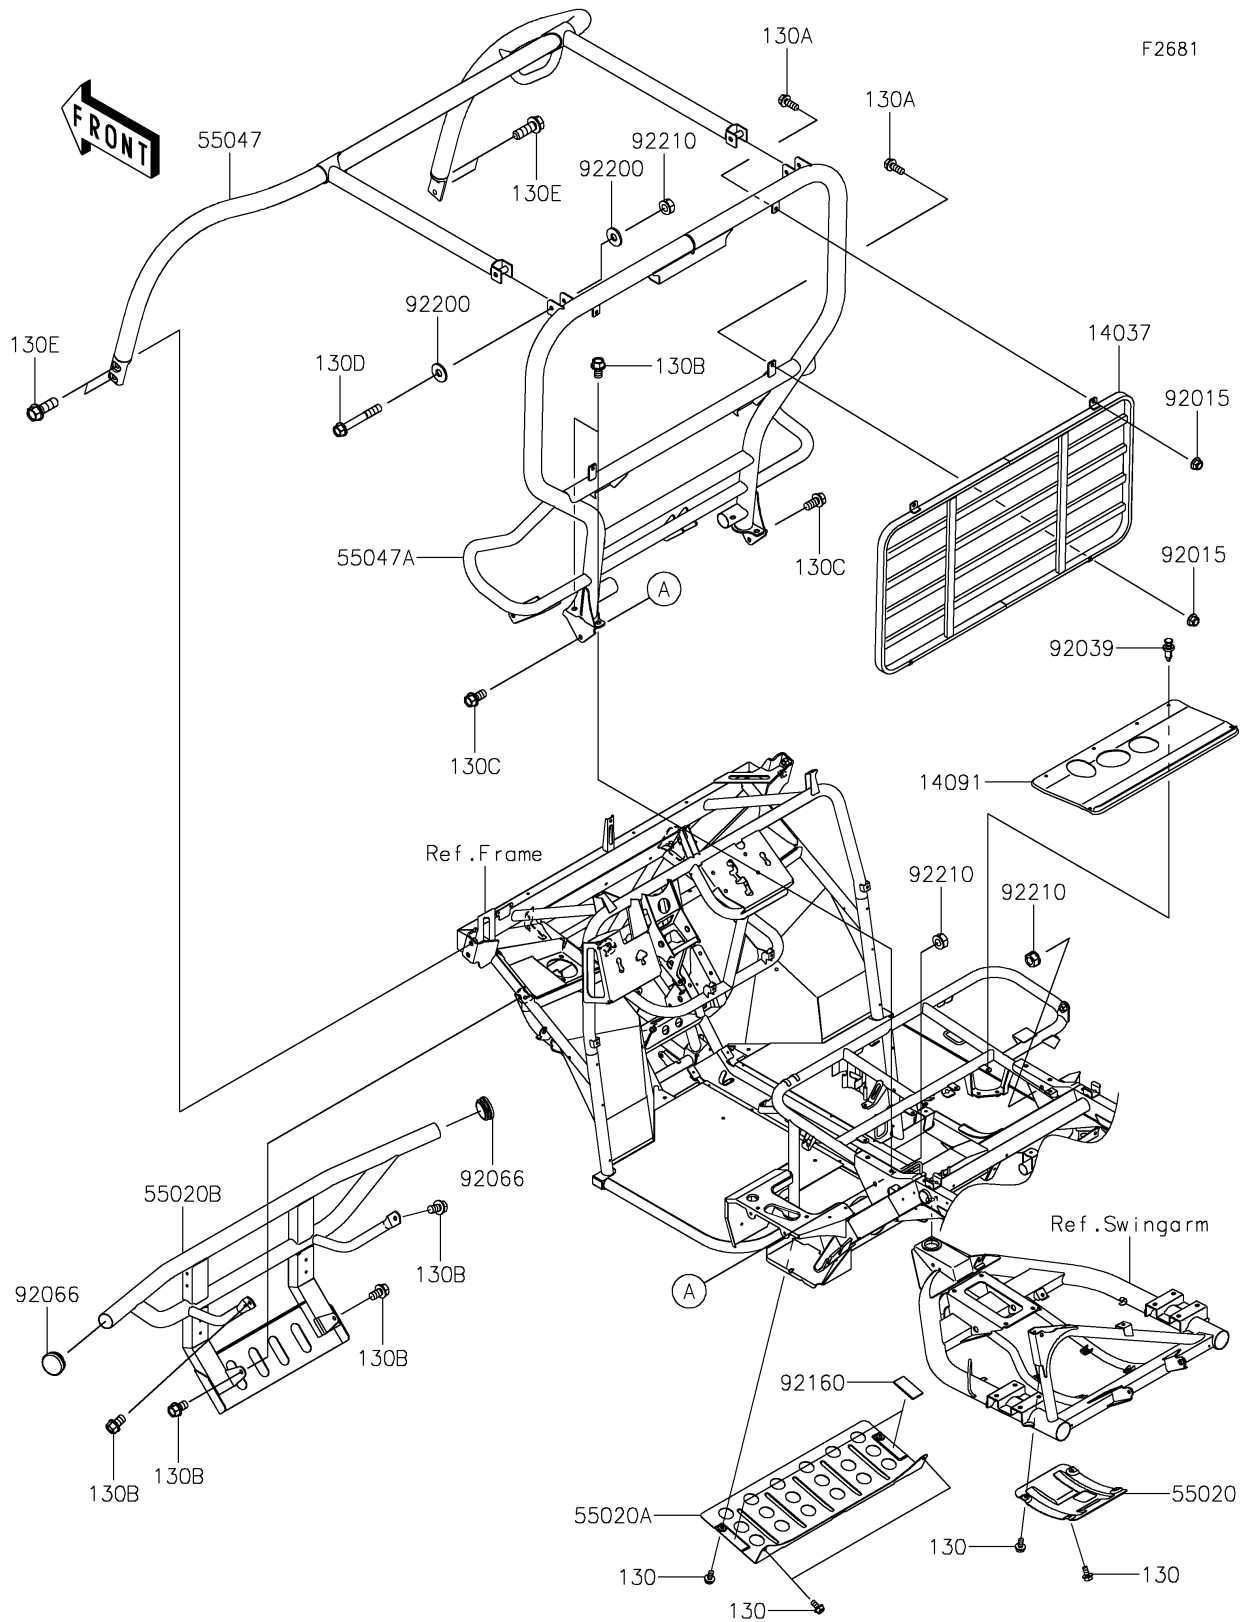

2021 MULE SX™ 4x4 FI

PARTS DIAGRAM

Guards/Cab Frame

2021 MULE SX™ 4x4 FI

PARTS LIST

Guards/Cab Frame

ITEM NAME

PART NUMBER

QUANTITY
