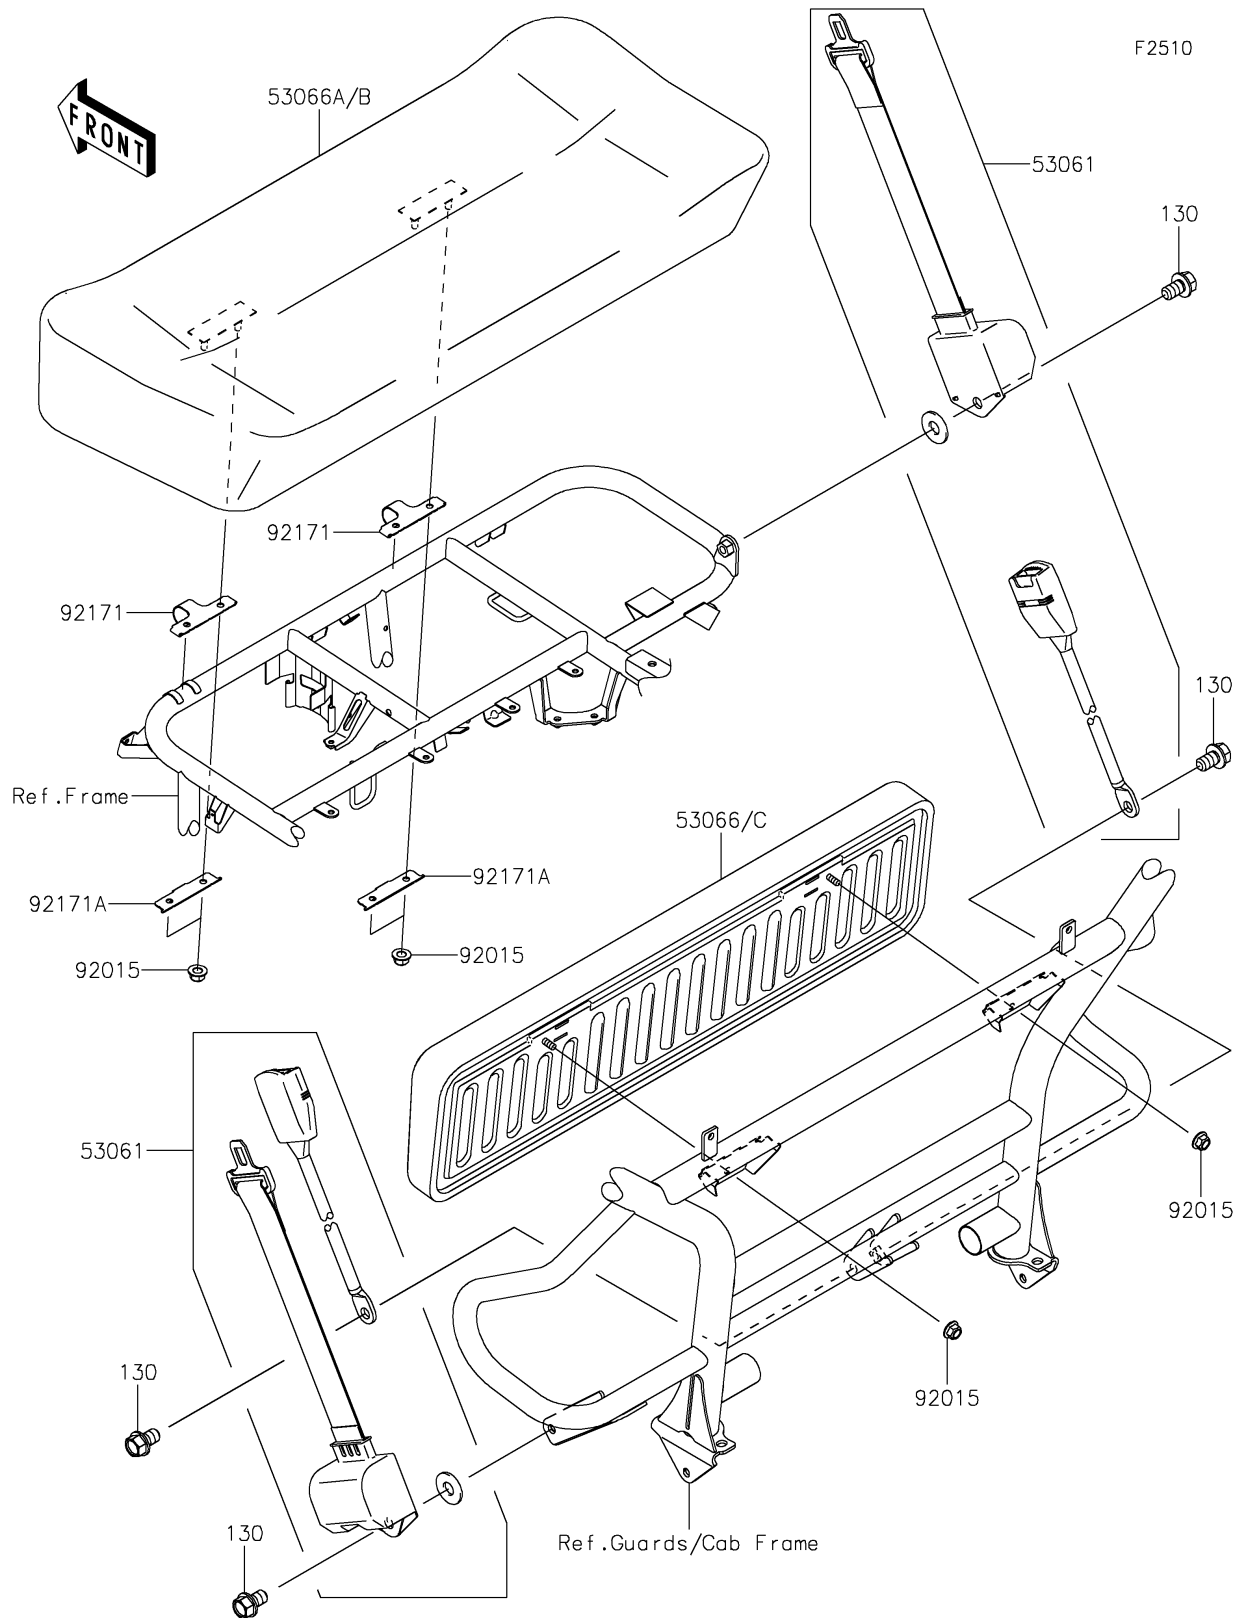

2021 MULE SX™ 4x4 FI

PARTS DIAGRAM

Seat

2021 MULE SX™ 4x4 FI

PARTS LIST

Seat

ITEM NAME

PART NUMBER

QUANTITY
