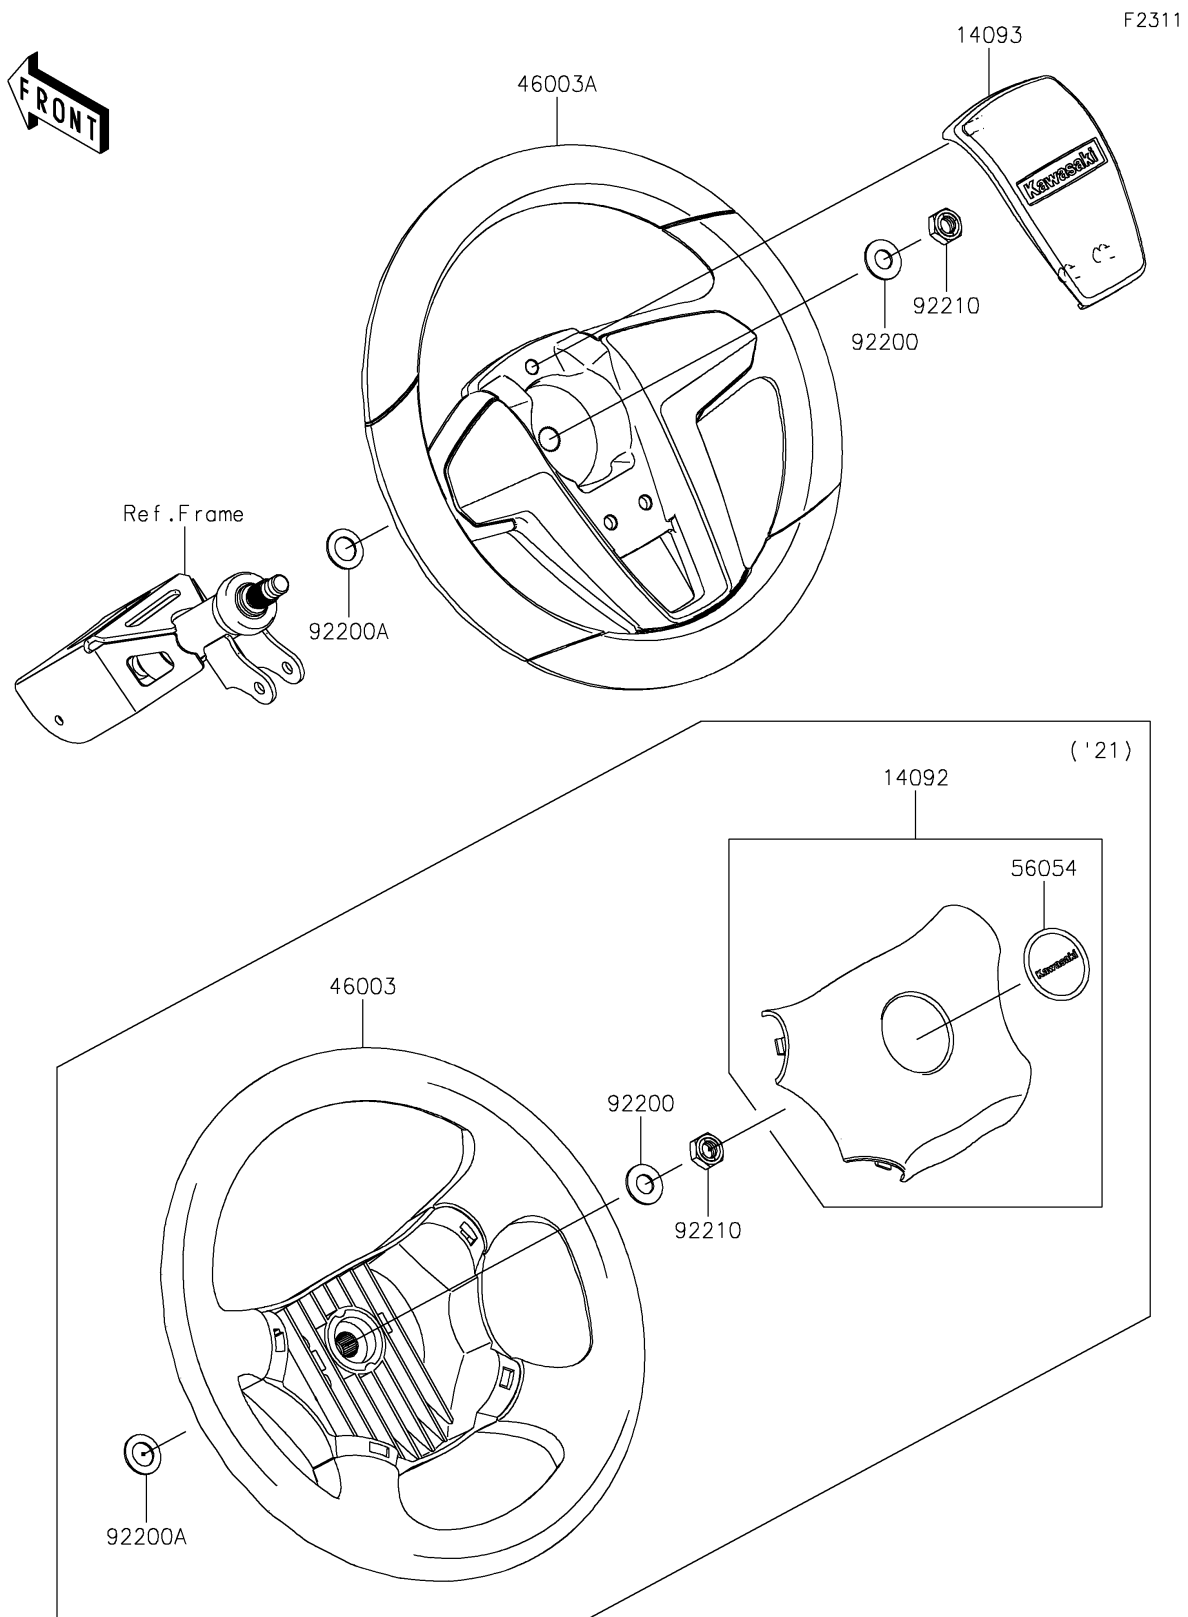

2021 MULE SX™ 4x4 FI

PARTS DIAGRAM

Steering Wheel

2021 MULE SX™ 4x4 FI

PARTS LIST

Steering Wheel

ITEM NAME

PART NUMBER

QUANTITY
